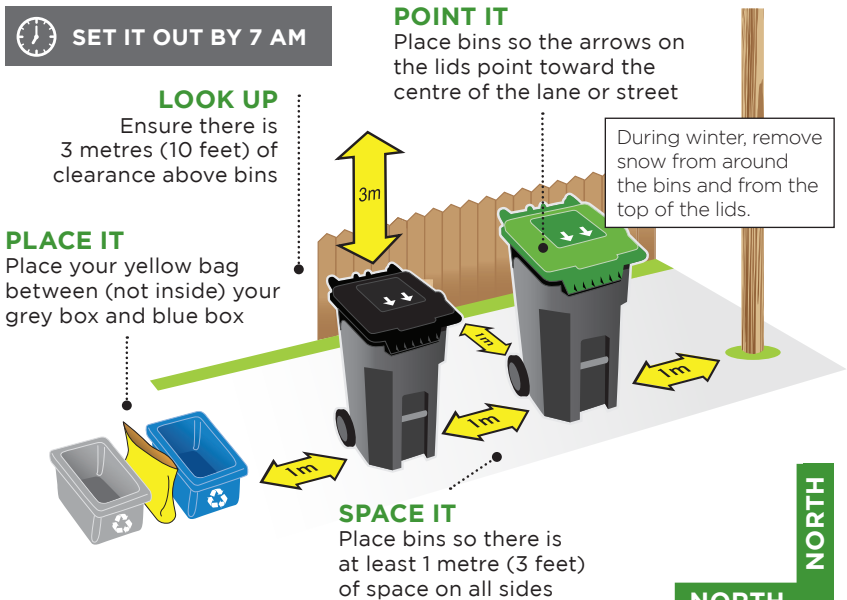

ON COLLECTION DAY, GIVE YOUR BINS SOME SPACE

GREEN BIN AND GARBAGE COLLECTION: Phone 3-1-1

Visit: vancouver.ca/collectionschedule Download: **VanCollect app**

RECYCLING COLLECTION: (by GFL Environmental)

Phone: 604-282-7966 Visit: recyclebc.ca/vancouver Email: srrecycle@gflenv.com

Why we are changing the green bin schedule

In recent months, labour and equipment shortages have resulted in service delays. The temporary change to a bi-weekly green bin schedule over the winter (Dec. 19 to Mar. 3, 2023) will provide more predictable service for residents, particularly during times when snow and ice impact our operations. An important consideration in the decision to change the green bin schedule is that in winter, green bin volumes are much lower due to fewer yard trimmings and colder temperatures help minimize odours. Thank you for your ongoing patience.