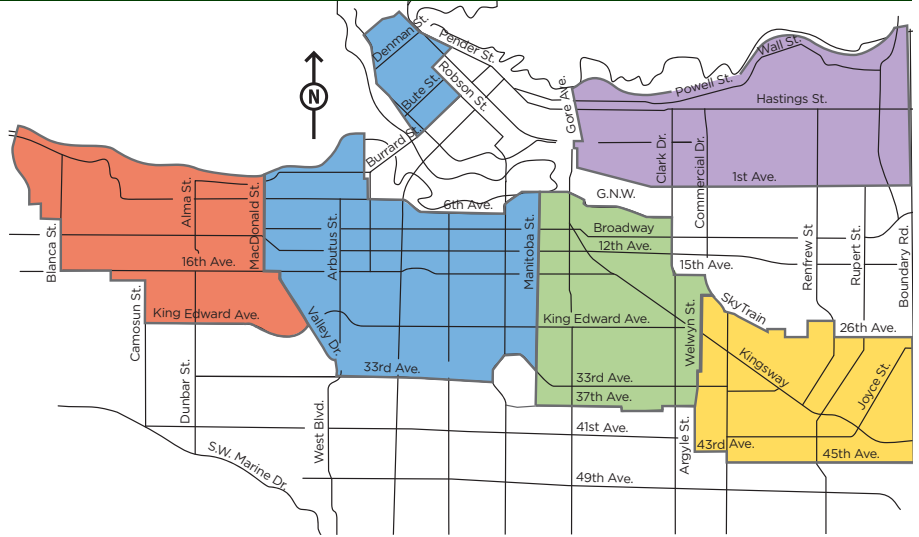

NORTH | 2022/23 GREEN BIN AND GARBAGE COLLECTION CALENDAR

REVISED: Bi-Weekly Green Bin collection between Dec. 19, 2022 to March 3, 2023

HOW TO USE:

1. Find the coloured zone where your home is located.
2. Follow the colour-coded calendar for your collection days.
- 3a. If your collection day has a circle around it set out your garbage and green bin.
- 3b. If your collection day does not have a circle around it, set out only your green bin.
- 3c. If the calendar date does not have any background colour, do not set out any bins.

NOTE: If your building is not located in the coloured area of the map, use SOUTH schedule.

LEGEND

- Statutory Holiday (no collection)
- Garbage Collection Day (set out both garbage and green bin)

Extra Leaf Collection*
vancouver.ca/leaves

Tree Chipping Event
vancouver.ca/christmastree

*includes Christmas Tree collection in January

WASTE COLLECTION CALENDAR - NORTH

DECEMBER 2022

S	M	T	W	T	F	S
				1	2	3
4	5	6	7	8	9	10
11	12	13	14	15	16	17
18	19	20	21	22	23	24
25	26	27	28	29	30	31