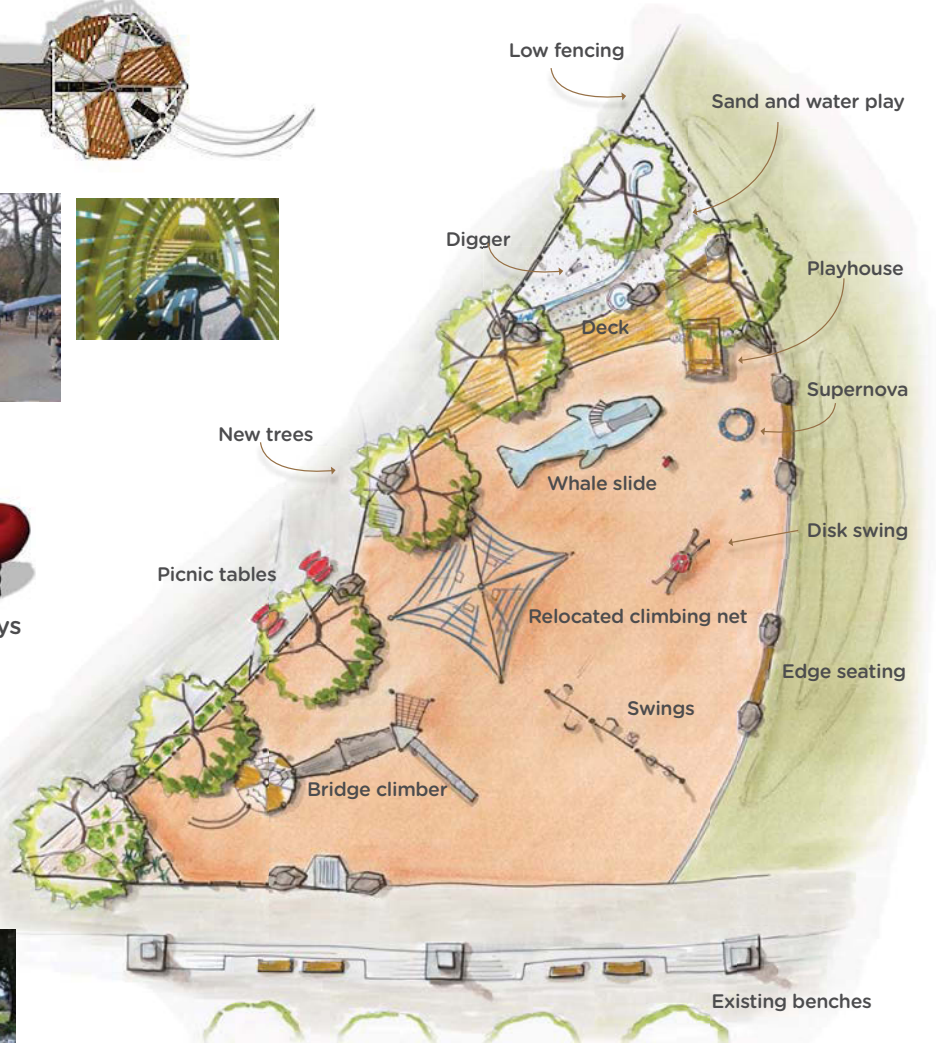

WELCOME!

The Vancouver Park Board is renewing and enlarging the well-used playground at Creekside Park. The idea is to create an exciting new facility in this waterfront park.

This is an opportunity to respond to increased demand, improve accessibility and create an innovative, fun play environment.

Creekside Park today

For more information or to join our email list, visit:
vancouver.ca/creekside-playground

LOCATION A

Note: Features can be implemented in either location.

Bridge climber

Whale slide

Spring toys

Supernova

Existing climbing net

Sand and water play

Picnic tables

Spinning disk

Playhouse

For more information or to join our email list, visit:
vancouver.ca/creekside-playground

LOCATION B

Note: Features can be implemented in either location.

Ship and zip line

Water play

Rotating net

For more information or to join our email list, visit:
vancouver.ca/creekside-playground

NEXT STEPS...

Following the December open house, Staff will collect and review feedback and develop the final concept design.