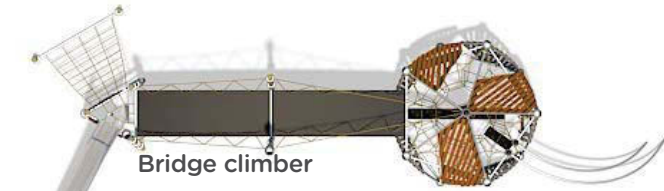

LOCATION A

Note: Features can be implemented in either location.