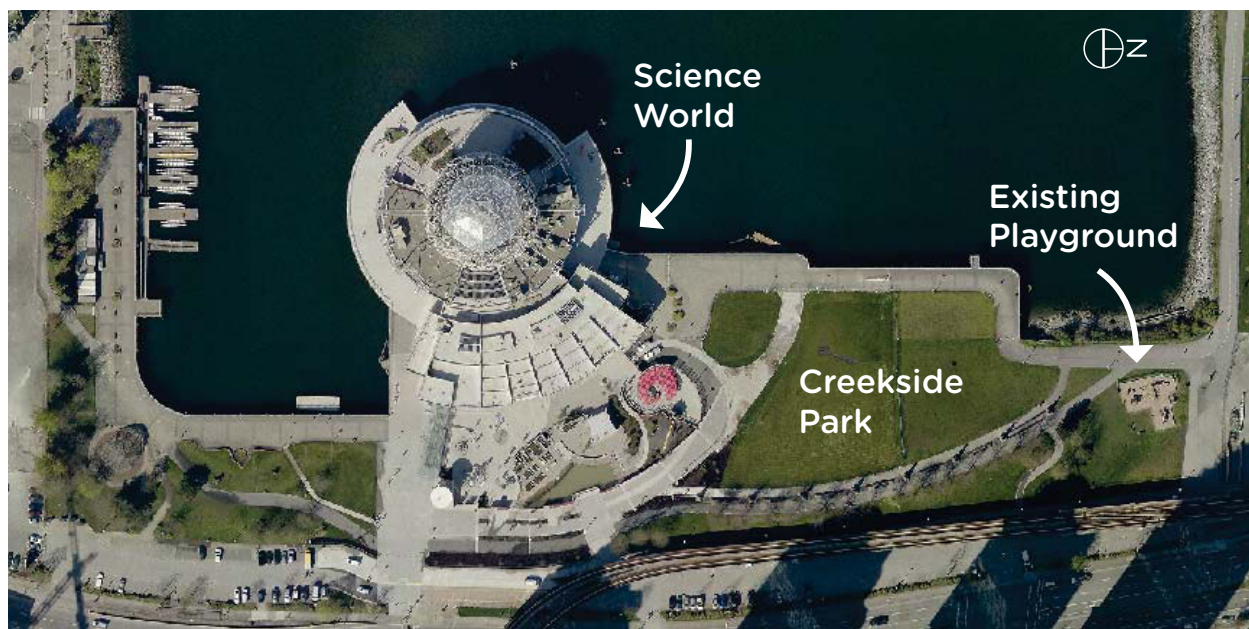

WELCOME!

The Vancouver Park Board is renewing and enlarging the well-used playground at Creekside Park. The idea is to create an exciting new facility in this waterfront park.

This is an opportunity to respond to increased demand, improve accessibility and create an innovative, fun play environment.

Creekside Park today

For more information or to join our email list, visit:
vancouver.ca/creekside-playground

LOCATION A

Note: Features can be implemented in either location.

Bridge climber

Whale slide

Spring toys

Supernova

Existing climbing net

Sand and water play

Picnic tables

Spinning disk

Playhouse

For more information or to join our email list, visit:
vancouver.ca/creekside-playground

LOCATION B

Note: Features can be implemented in either location.

Ship and zip line

Water play

Rotating net

For more information or to join our email list, visit:
vancouver.ca/creekside-playground

NEXT STEPS...

Following the December open house, Staff will collect and review feedback and develop the final concept design.