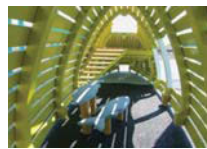

LOCATION A

Note: Features can be implemented in either location.

For more information or to join our email list, visit:
vancouver.ca/creekside-playground