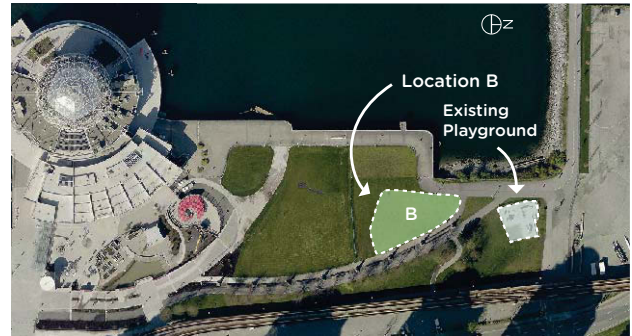

Supernova

Existing climbing net

Sand and water play

Picnic tables

Spinning disk

Playhouse

For more information or to join our email list, visit:
vancouver.ca/creekside-playground

LOCATION B

Note: Features can be implemented in either location.

Ship and zip line

Water play

Rotating net

For more information or to join our email list, visit:
vancouver.ca/creekside-playground

NEXT STEPS...

Following the December open house, Staff will collect and review feedback and develop the final concept design.