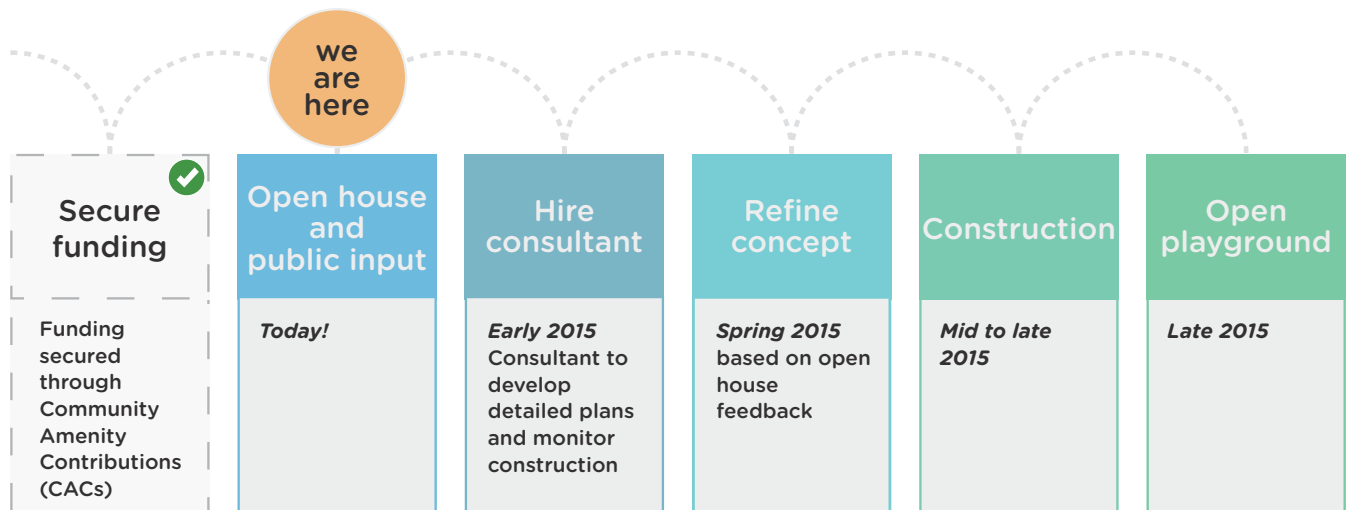

Supernova

Existing climbing net

Sand and water play

Picnic tables

Spinning disk

Playhouse

For more information or to join our email list, visit:
vancouver.ca/creekside-playground

LOCATION B

Note: Features can be implemented in either location.

Ship and zip line

Water play

Rotating net

For more information or to join our email list, visit:
vancouver.ca/creekside-playground

NEXT STEPS...

Following the December open house, Staff will collect and review feedback and develop the final concept design.