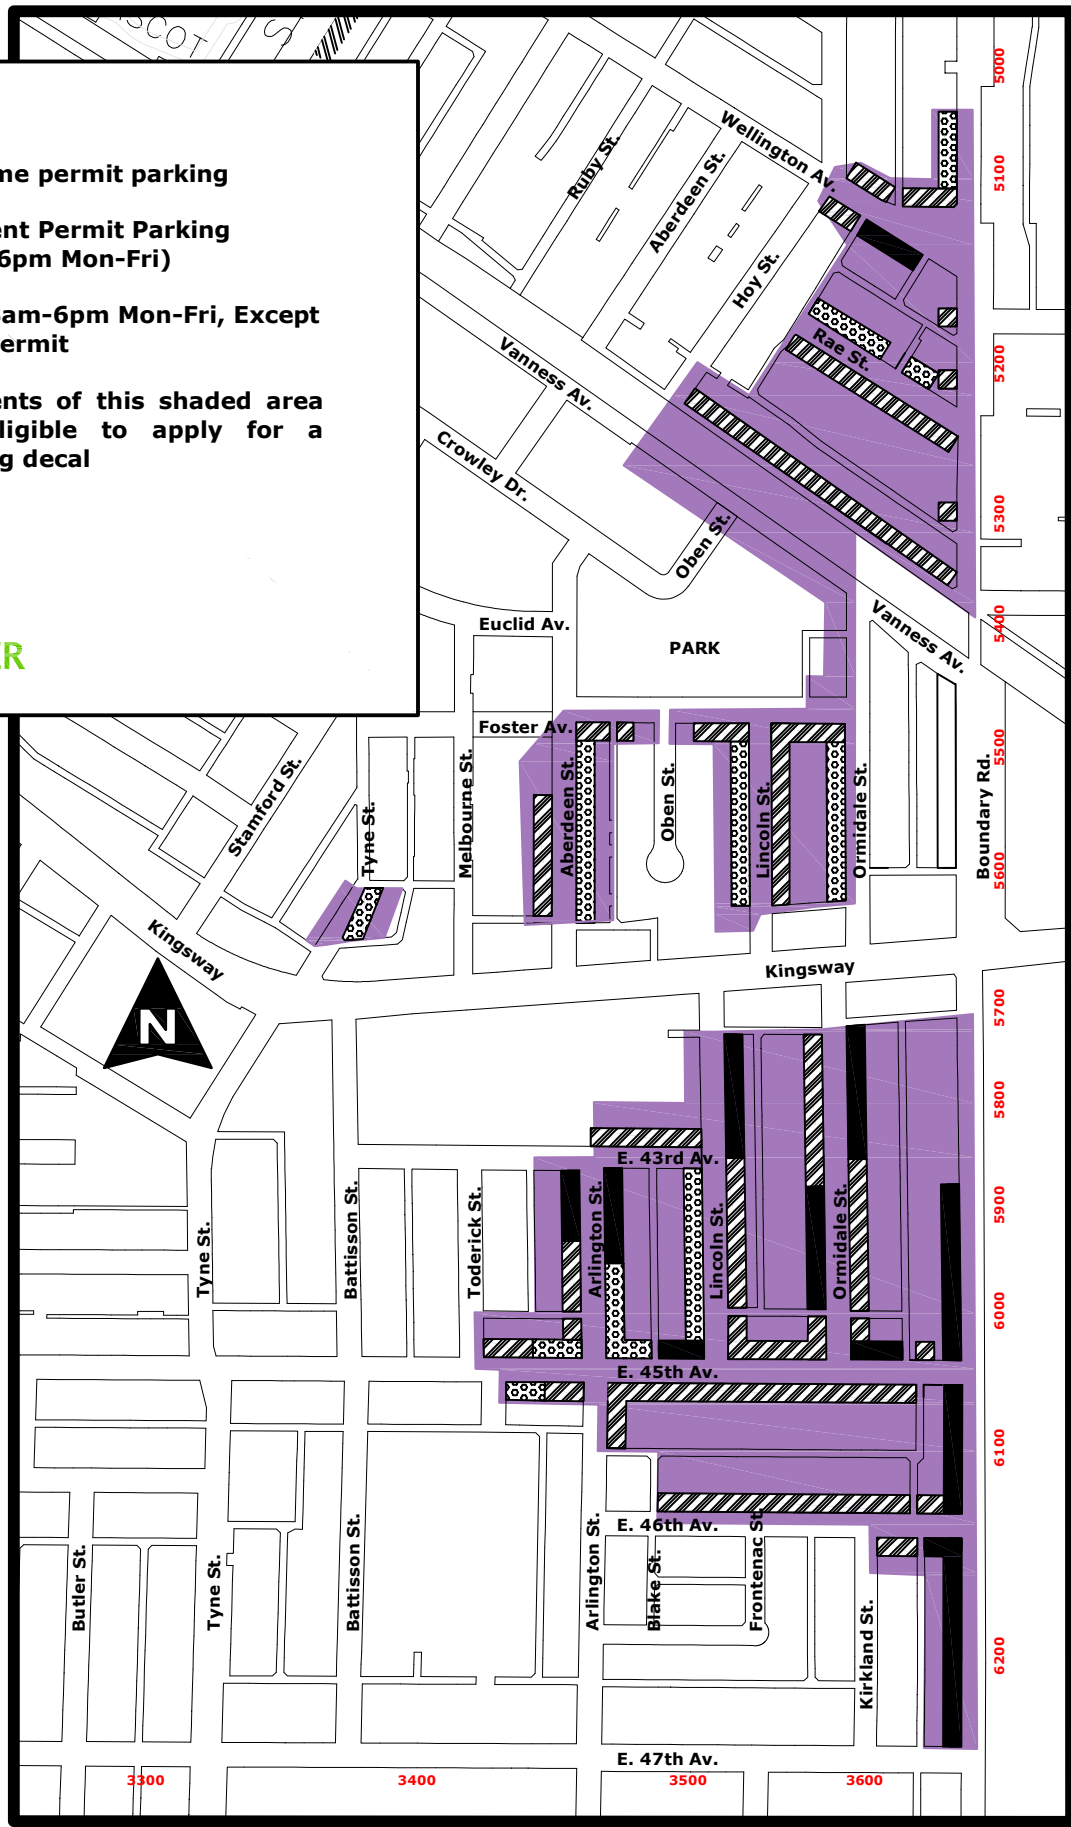

BOUNDARY RESIDENTIAL PERMIT ZONE

-  Full time permit parking
-  Resident Permit Parking (8am-6pm Mon-Fri)
-  2 HR 8am-6pm Mon-Fri, Except with Permit
-  Residents of this shaded area are eligible to apply for a parking decal

** This map is provided as a guide only. Please refer to the posted street signs when parking. **