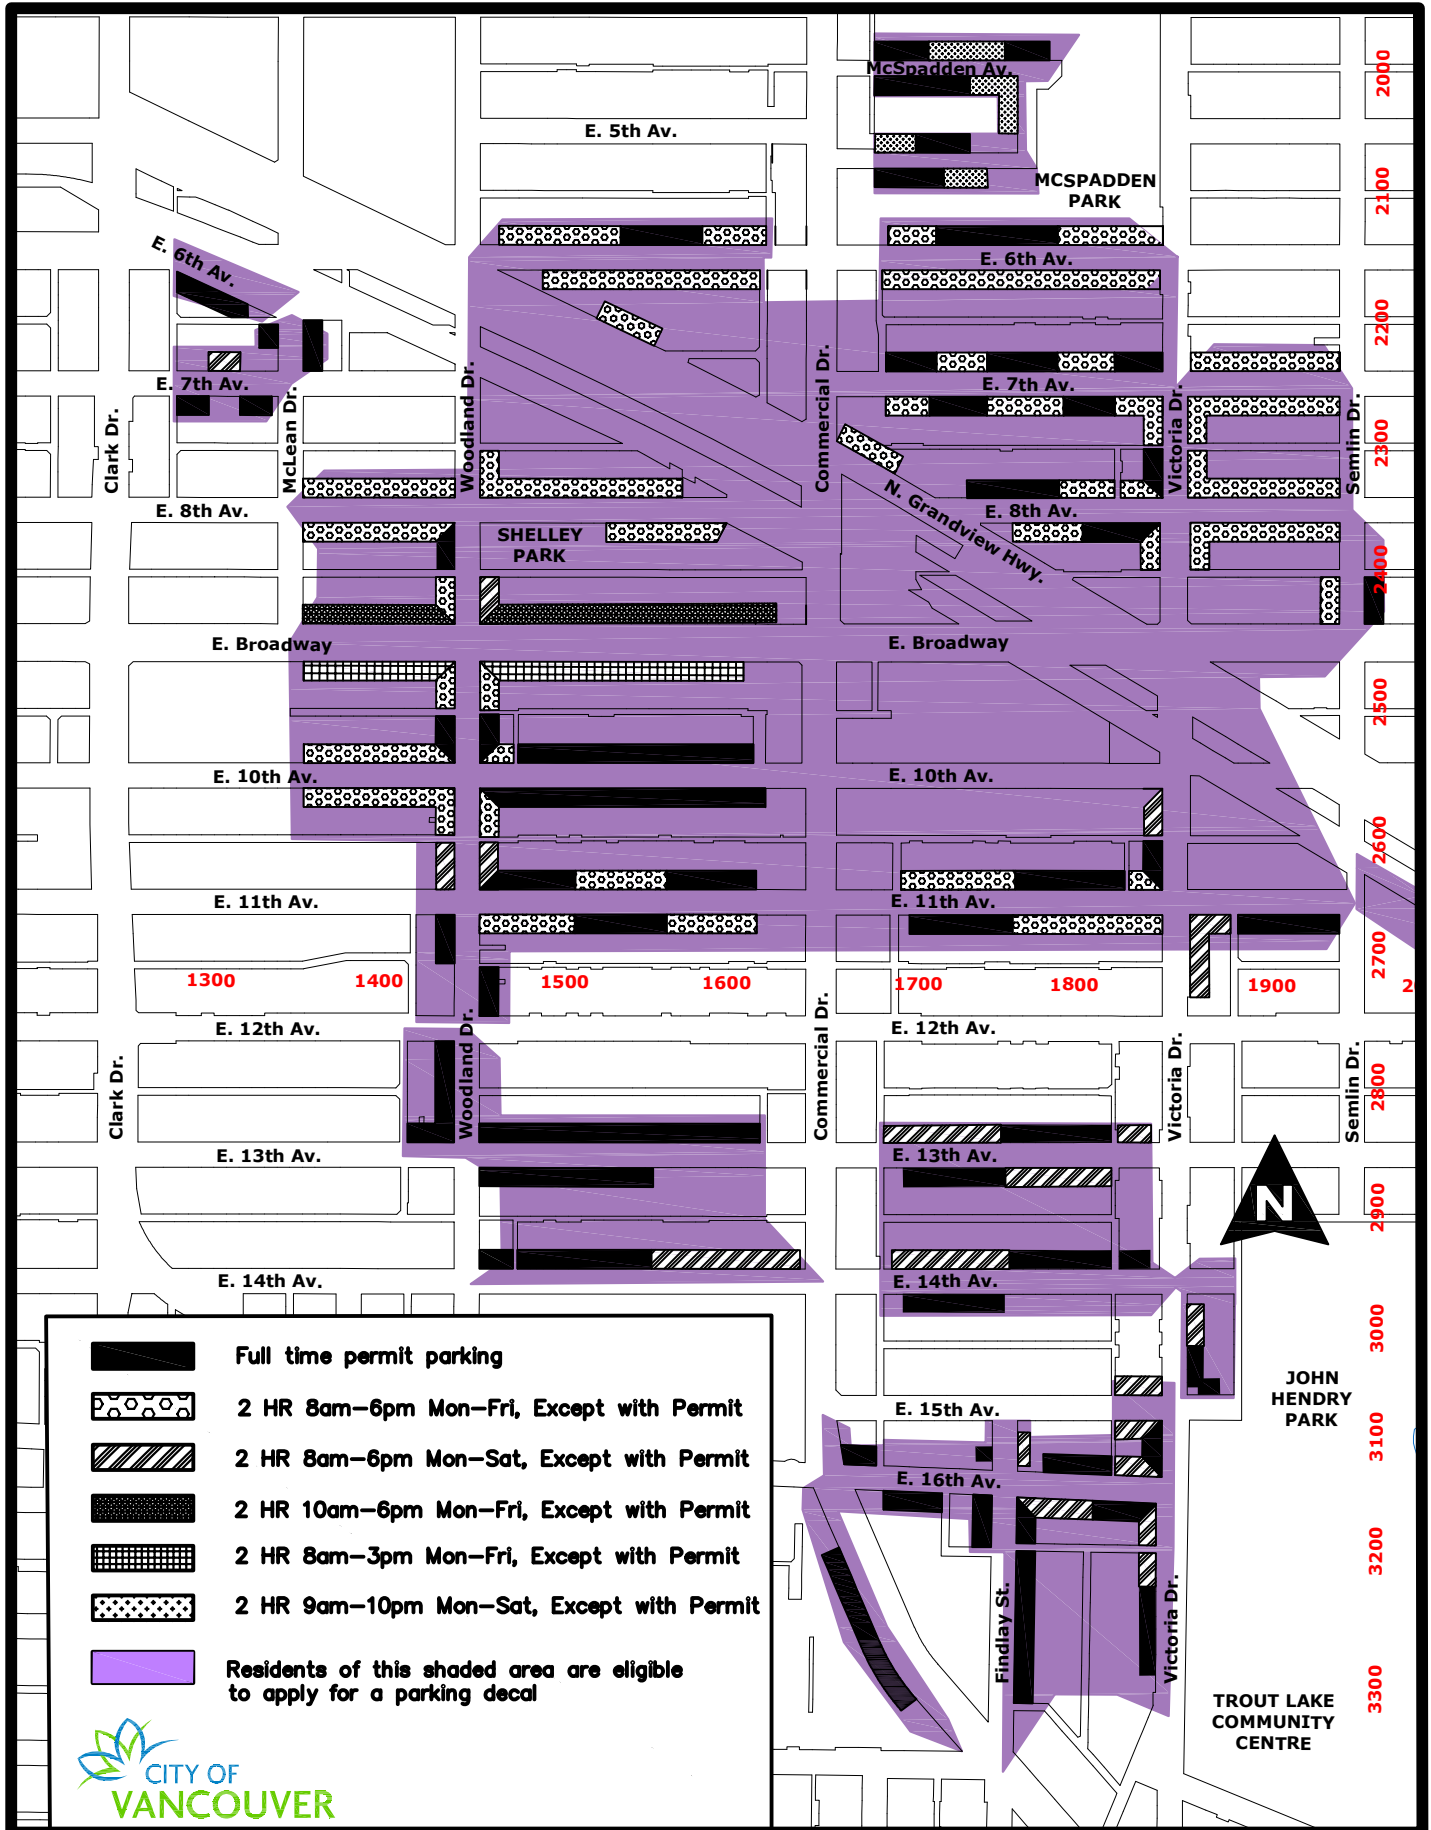

BROADWAY STATION RESIDENTIAL PERMIT ZONE

** This map is provided as a guide only. Please refer to the posted street signs when parking. **