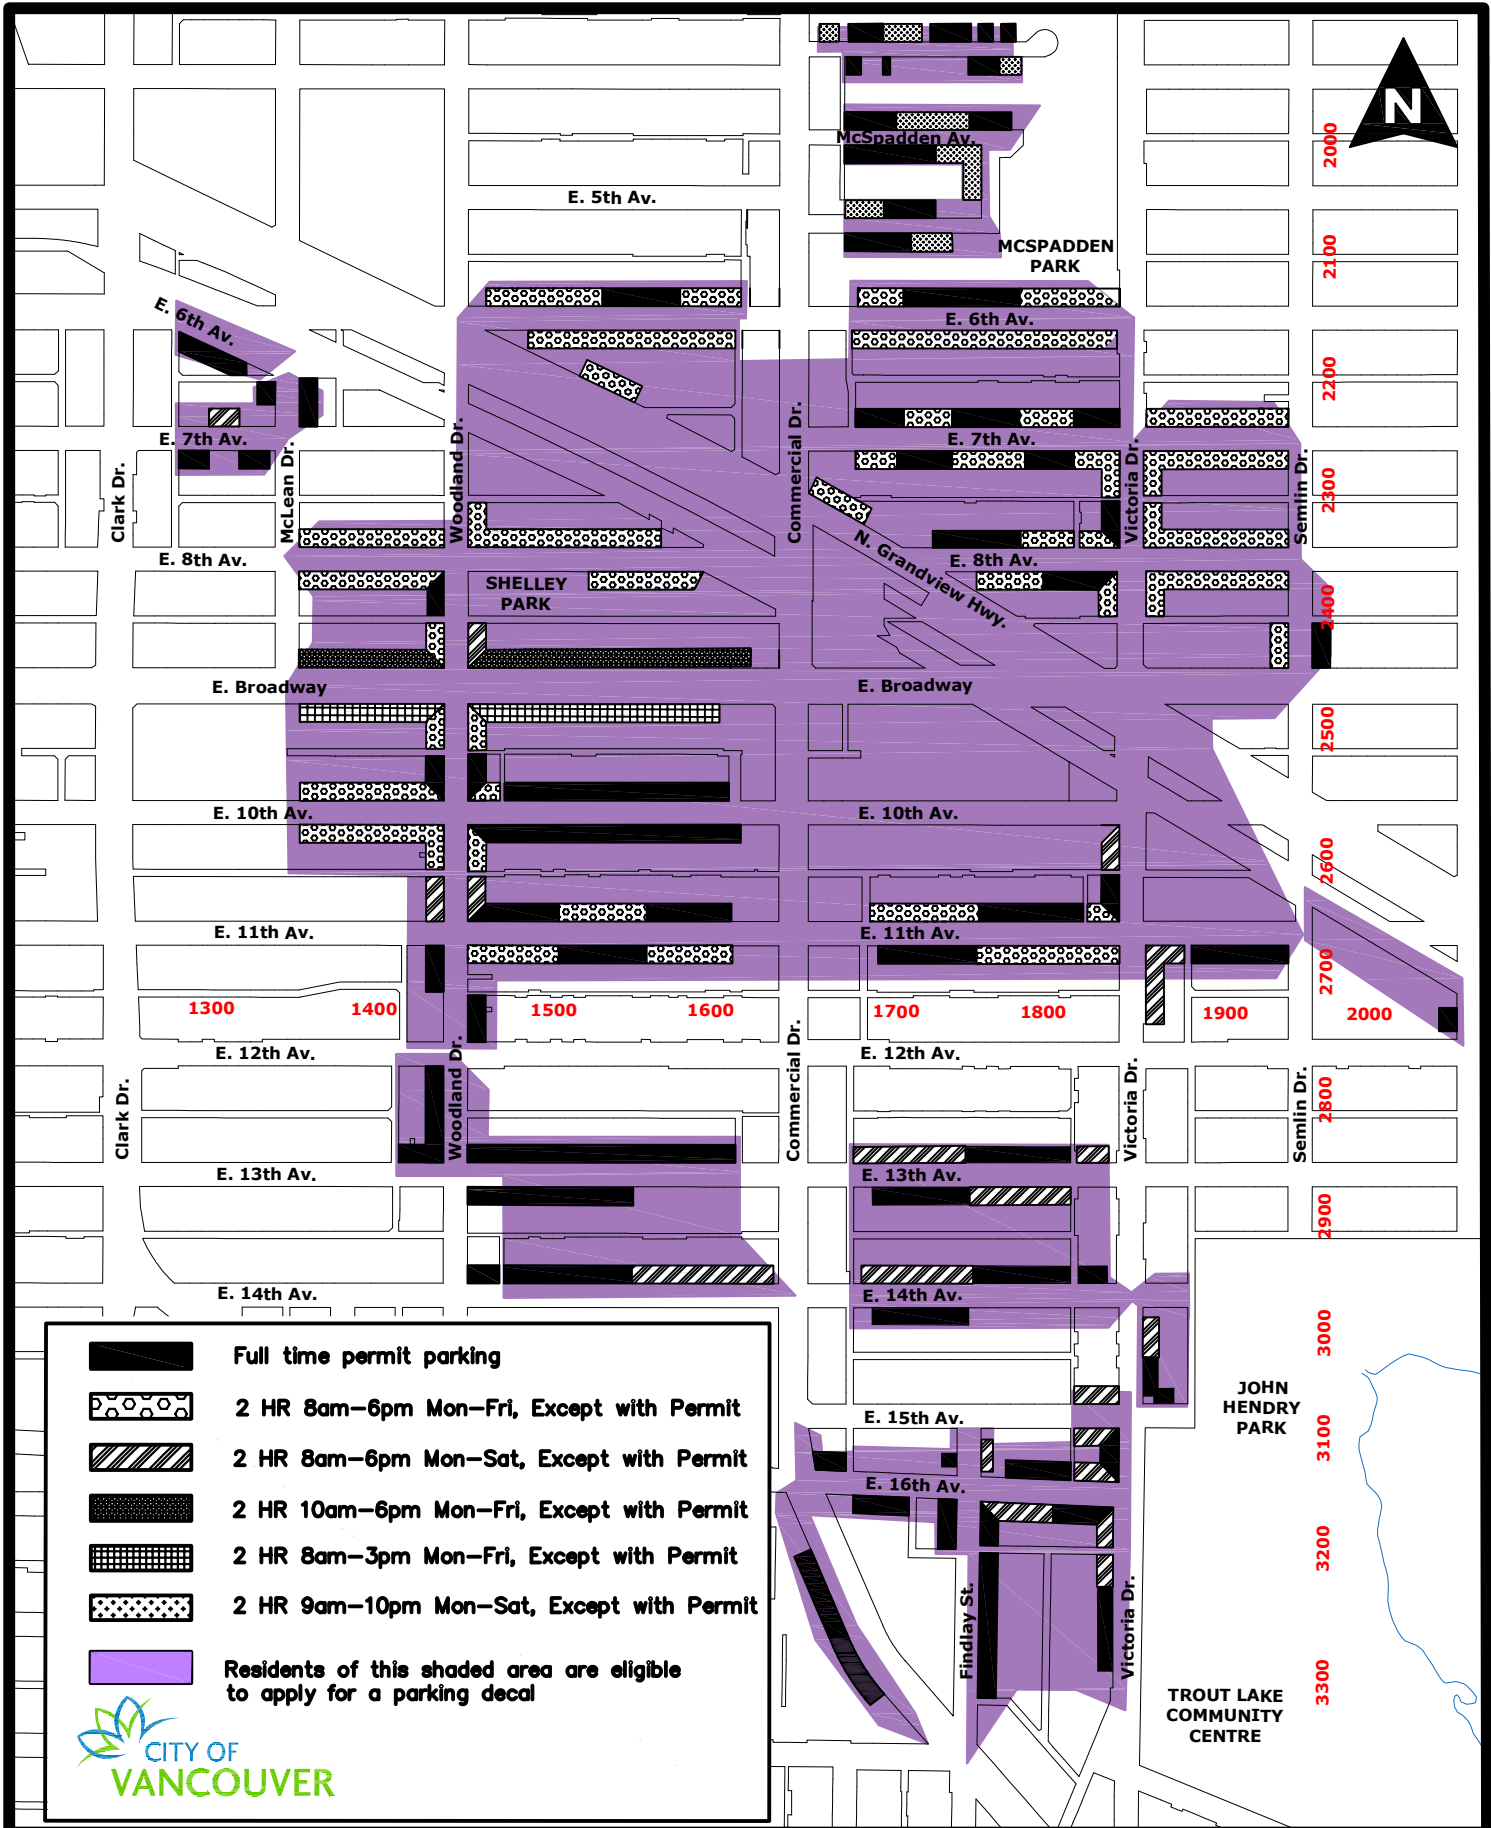

BROADWAY STATION RESIDENTIAL PERMIT ZONE

** This map is provided as a guide only. Please refer to the posted street signs when parking. **