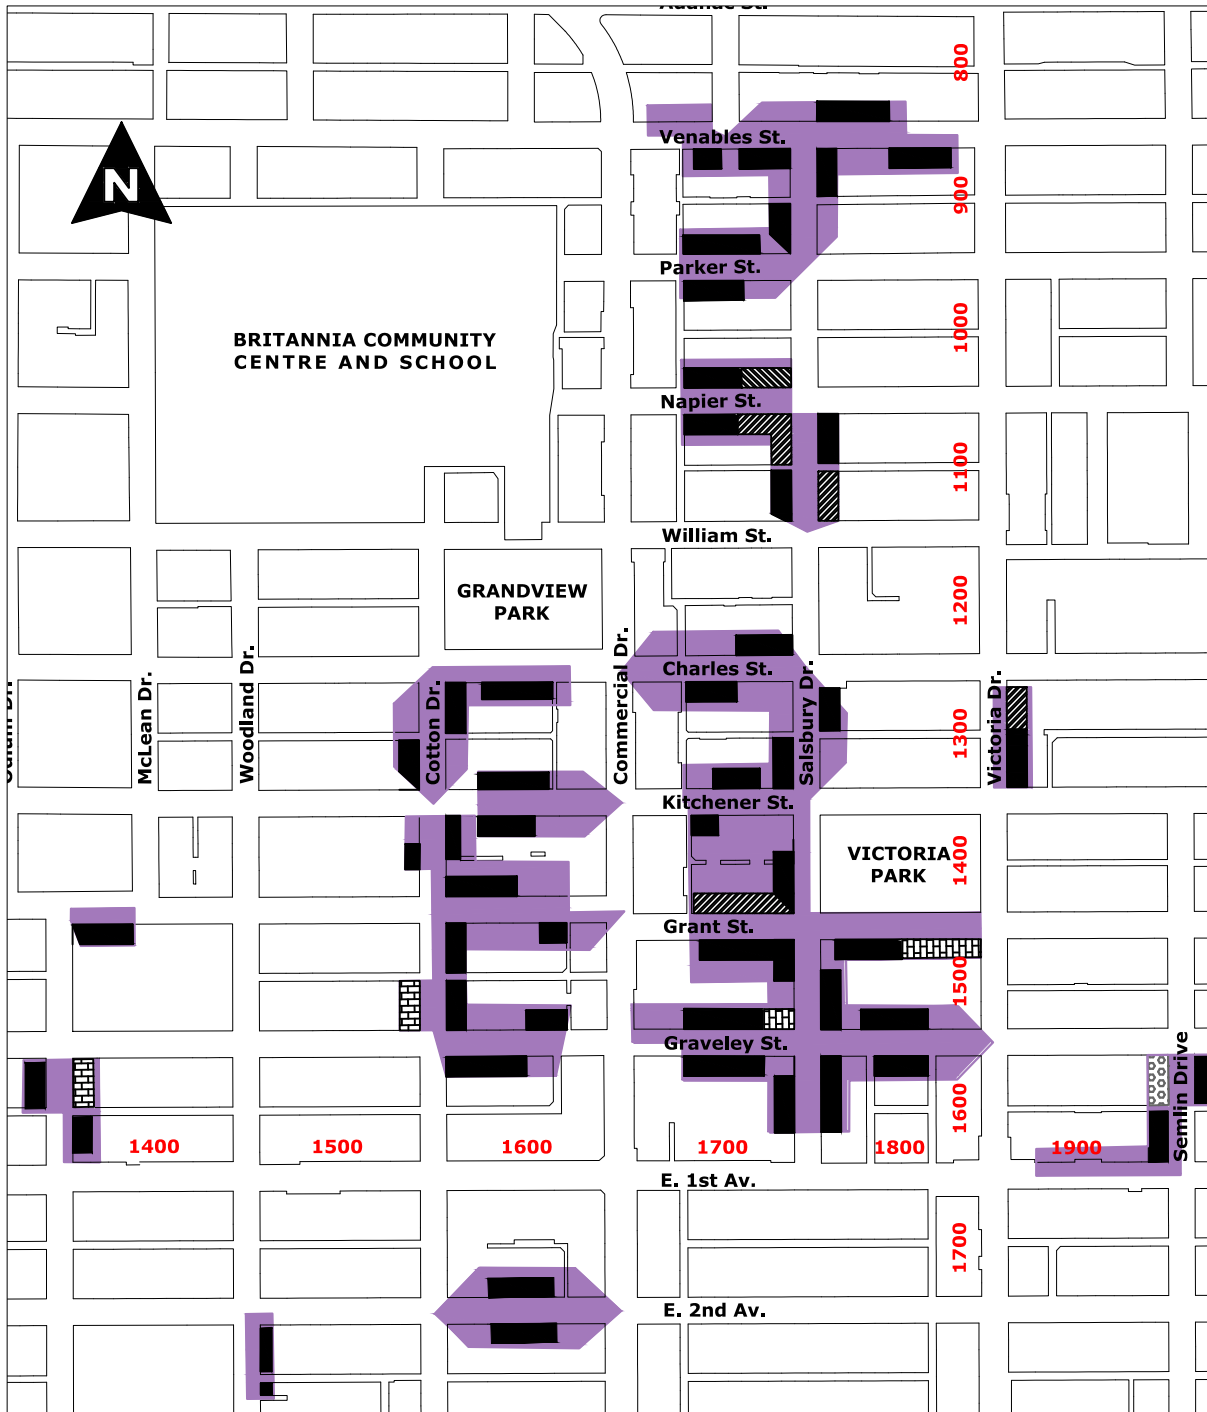

COMMERCIAL DRIVE RESIDENTIAL PERMIT ZONE

		Full time permit parking		2 HR 8am-8pm Mon-Sat Except with Permit
		Residents of this shaded area are eligible to apply for a parking decal		2 HR 9am-6pm Mon-Sat Except with Permit
				2 HR 9am-8pm Except with Permit

*** This map is provided as a guide only. Please refer to the posted street signs when parking. ***