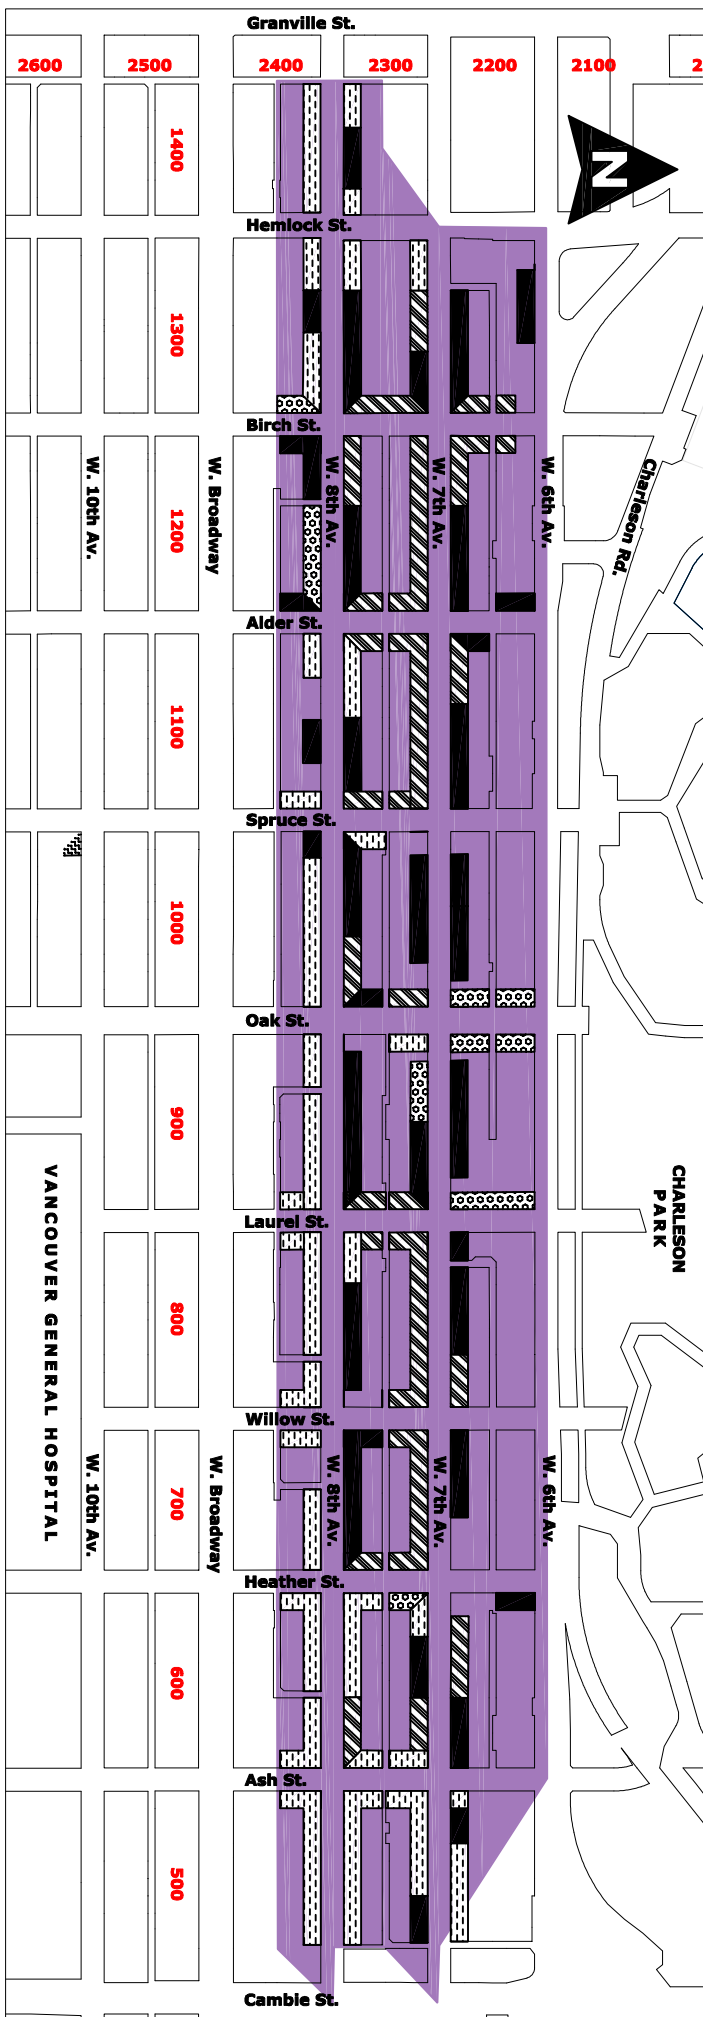

FAIRVIEW RESIDENTIAL PERMIT ZONE

CITY OF VANCOUVER

-  Full time permit parking
-  2 HR 9am-6pm Mon-Fri, Except with Permit
-  2 HR 9am-6pm Mon-Fri
-  Parking Meters
-  Residents of this shaded area are eligible to apply for a parking decal

** This map is provided as a guide only. Please refer to the posted street signs when parking. **