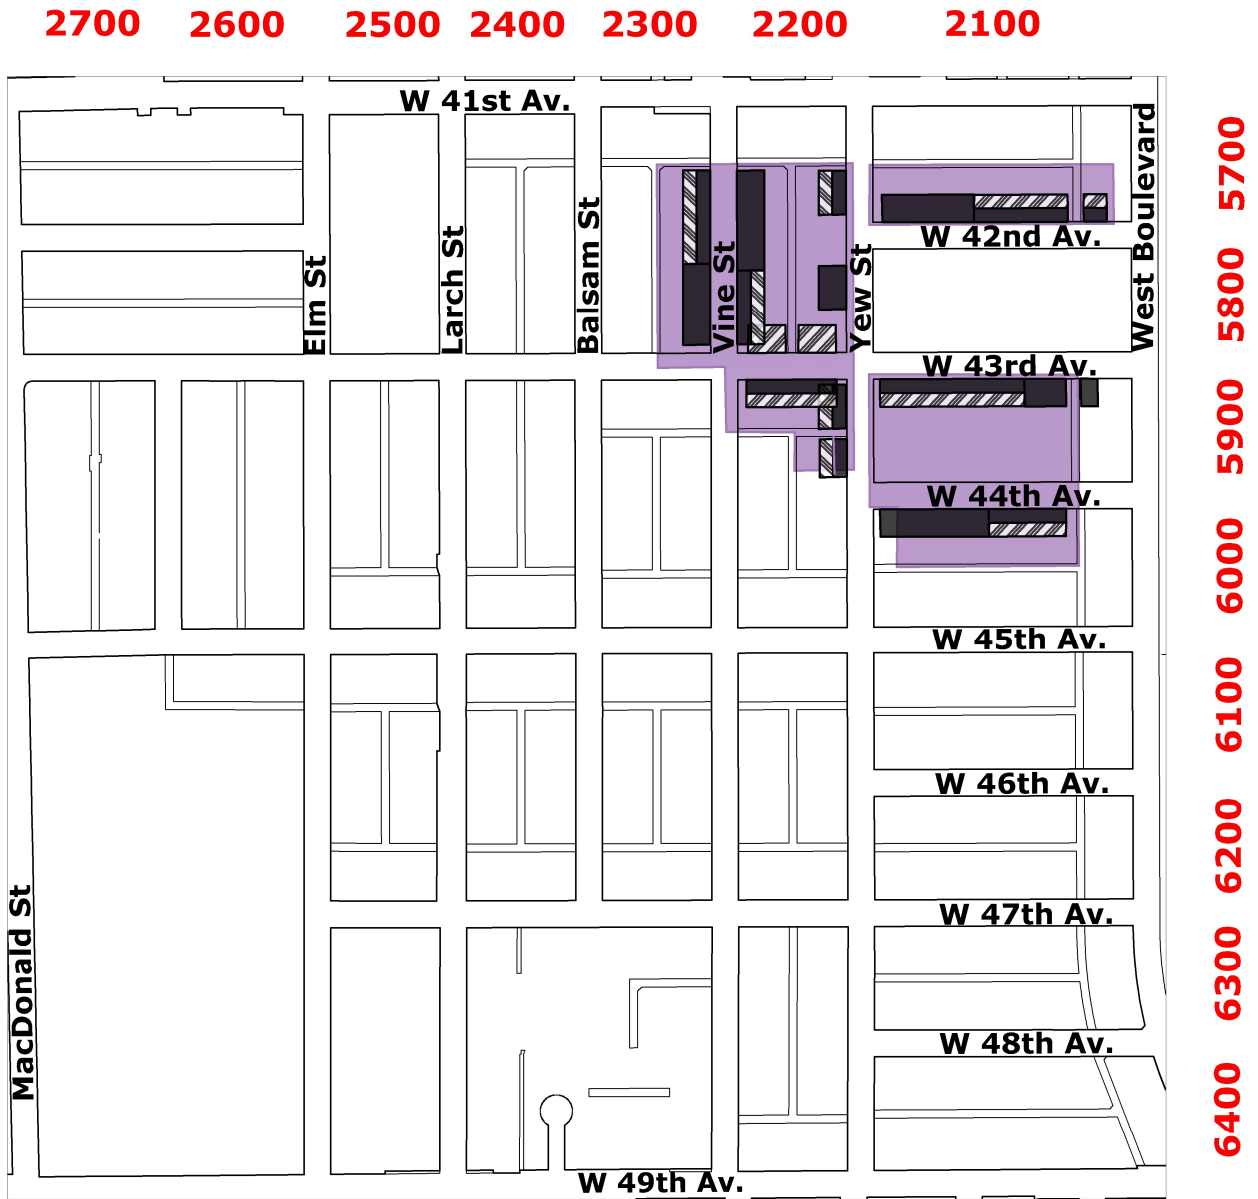

KERRISDALE RESIDENTIAL PERMIT ZONE

	Pay Parking Except With Permit 9AM-6PM		Residents of this shaded area are eligible to apply for a parking decal
	No Parking Except with Permit 6PM-9AM		

 CITY OF VANCOUVER

** This map is provided as a guide only. Please refer to the posted street signs when parking. **