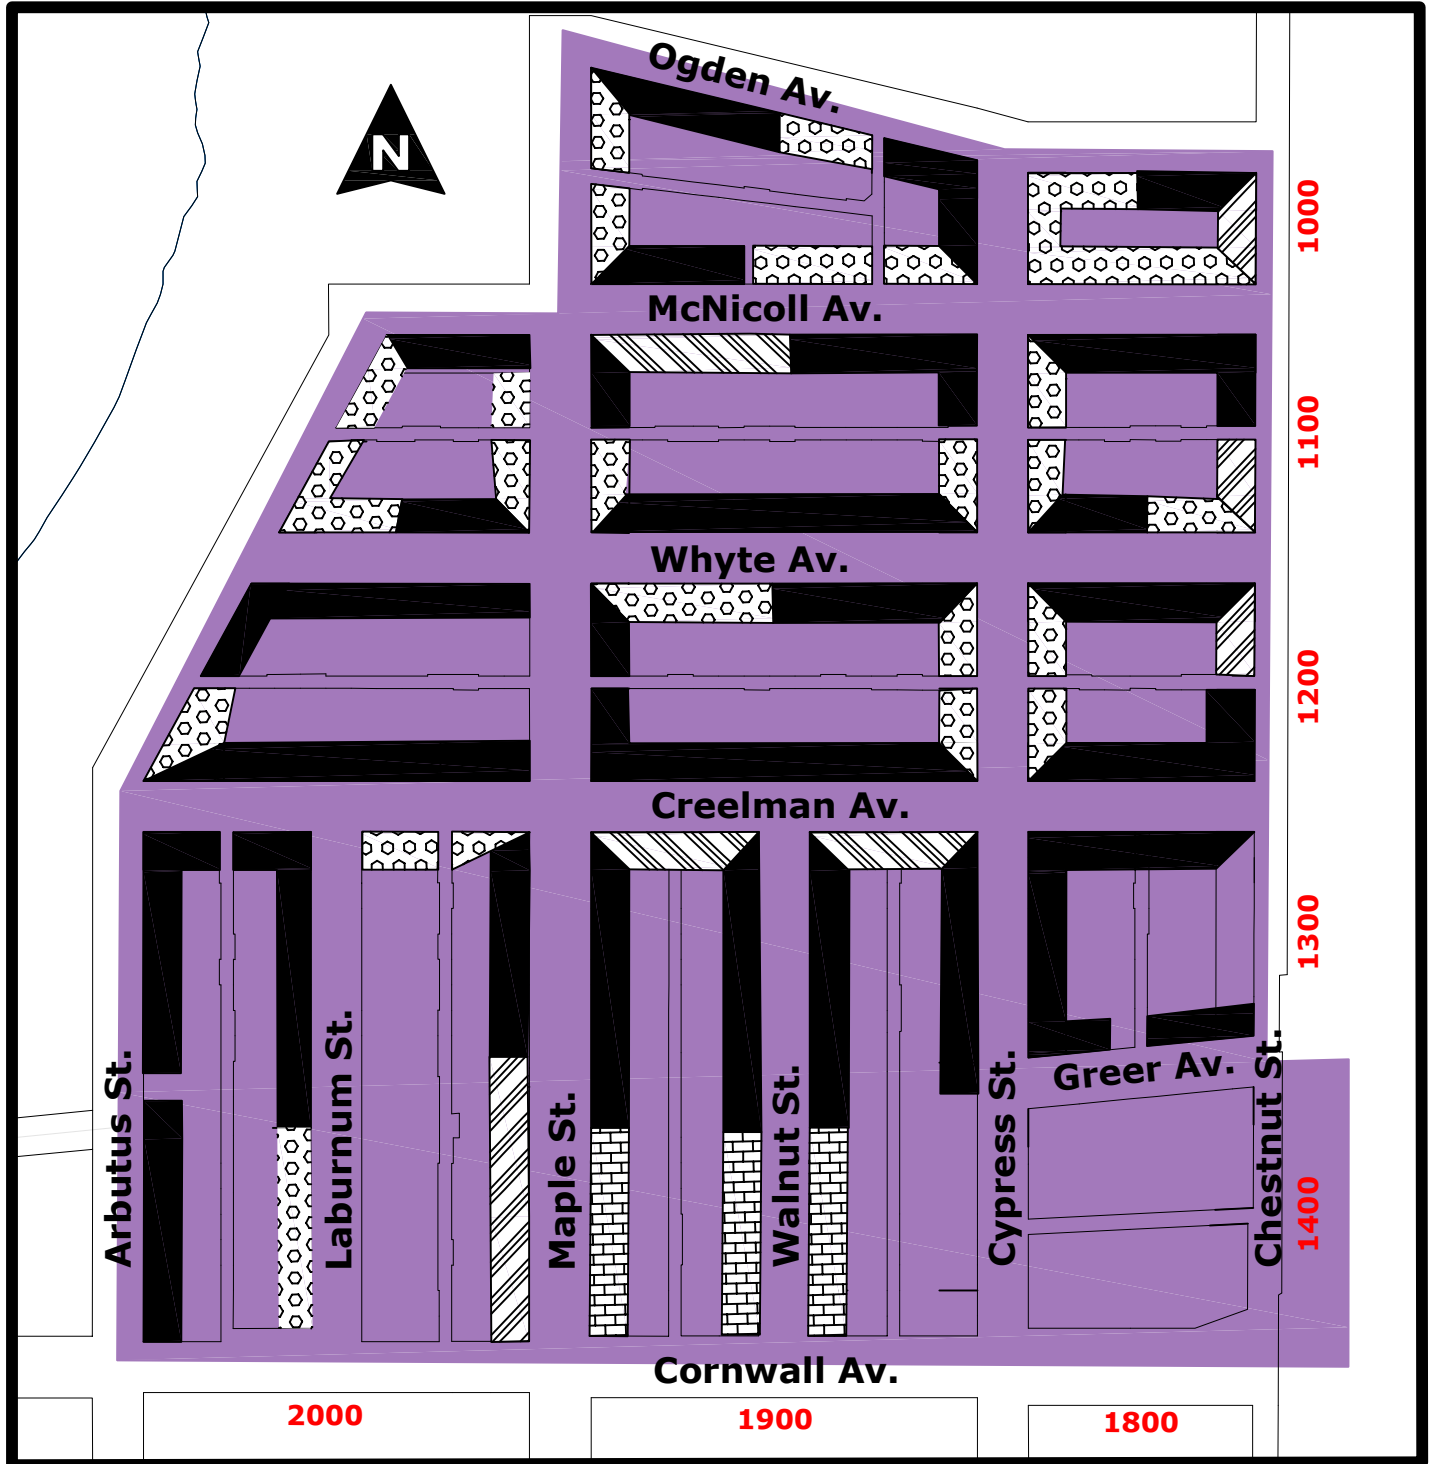

# KITSILANO POINT RESIDENTIAL PERMIT ZONE

Full time permit parking

Resident Permit Parking  
(In effect from Apr 15 to  
Sep 15)

2 HR 9am-6pm Mon-Fri,  
Except with Permit

Residents of this shaded  
area are eligible to apply  
for a parking decal

\*\* This map is provided as a guide only. Please refer to the posted street signs when parking. \*\*