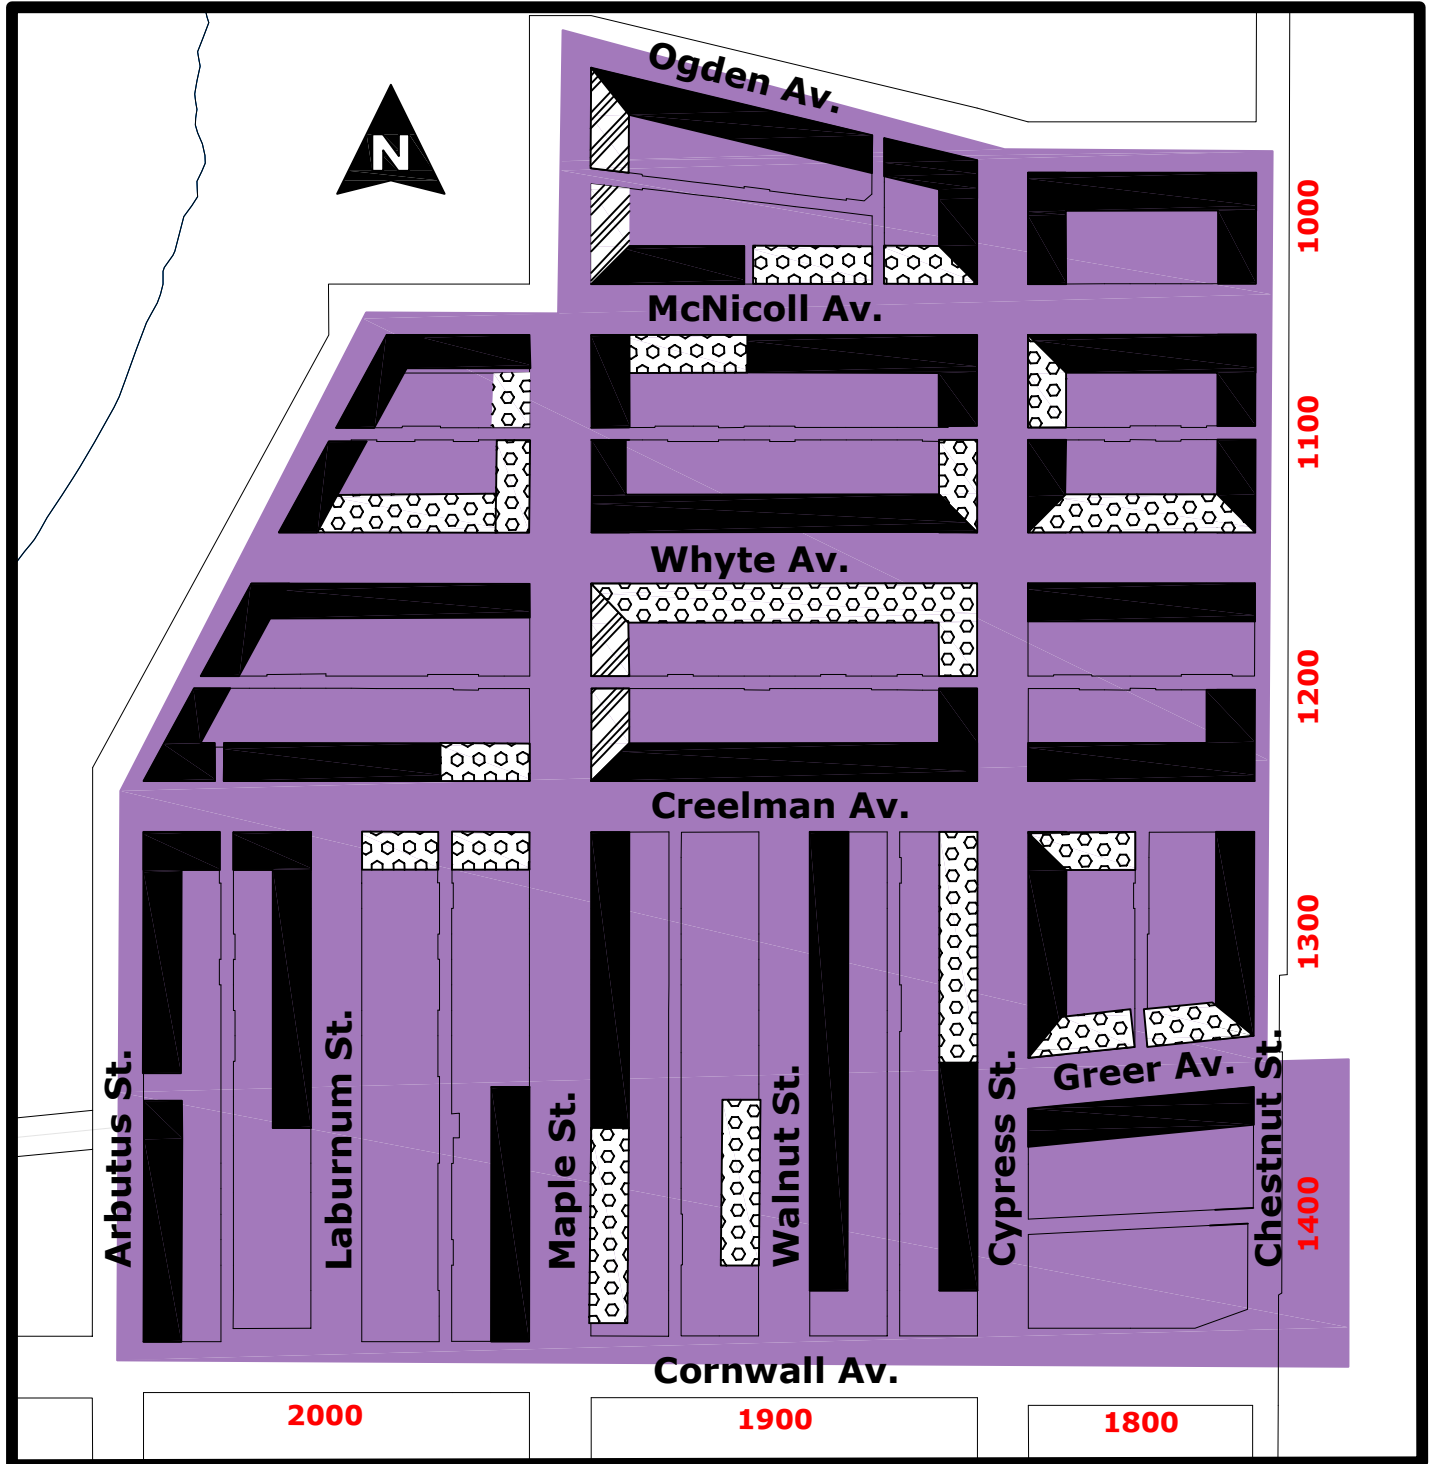

KITSILANO POINT RESIDENTIAL PERMIT ZONE

Full time permit parking

Resident Permit Parking
(In effect from Apr 15 to
Sep 15)

2 HR 9am-6pm Mon-Fri,
Except with Permit

Residents of this shaded
area are eligible to apply
for a parking decal

** This map is provided as a guide only. Please refer to the posted street signs when parking. **