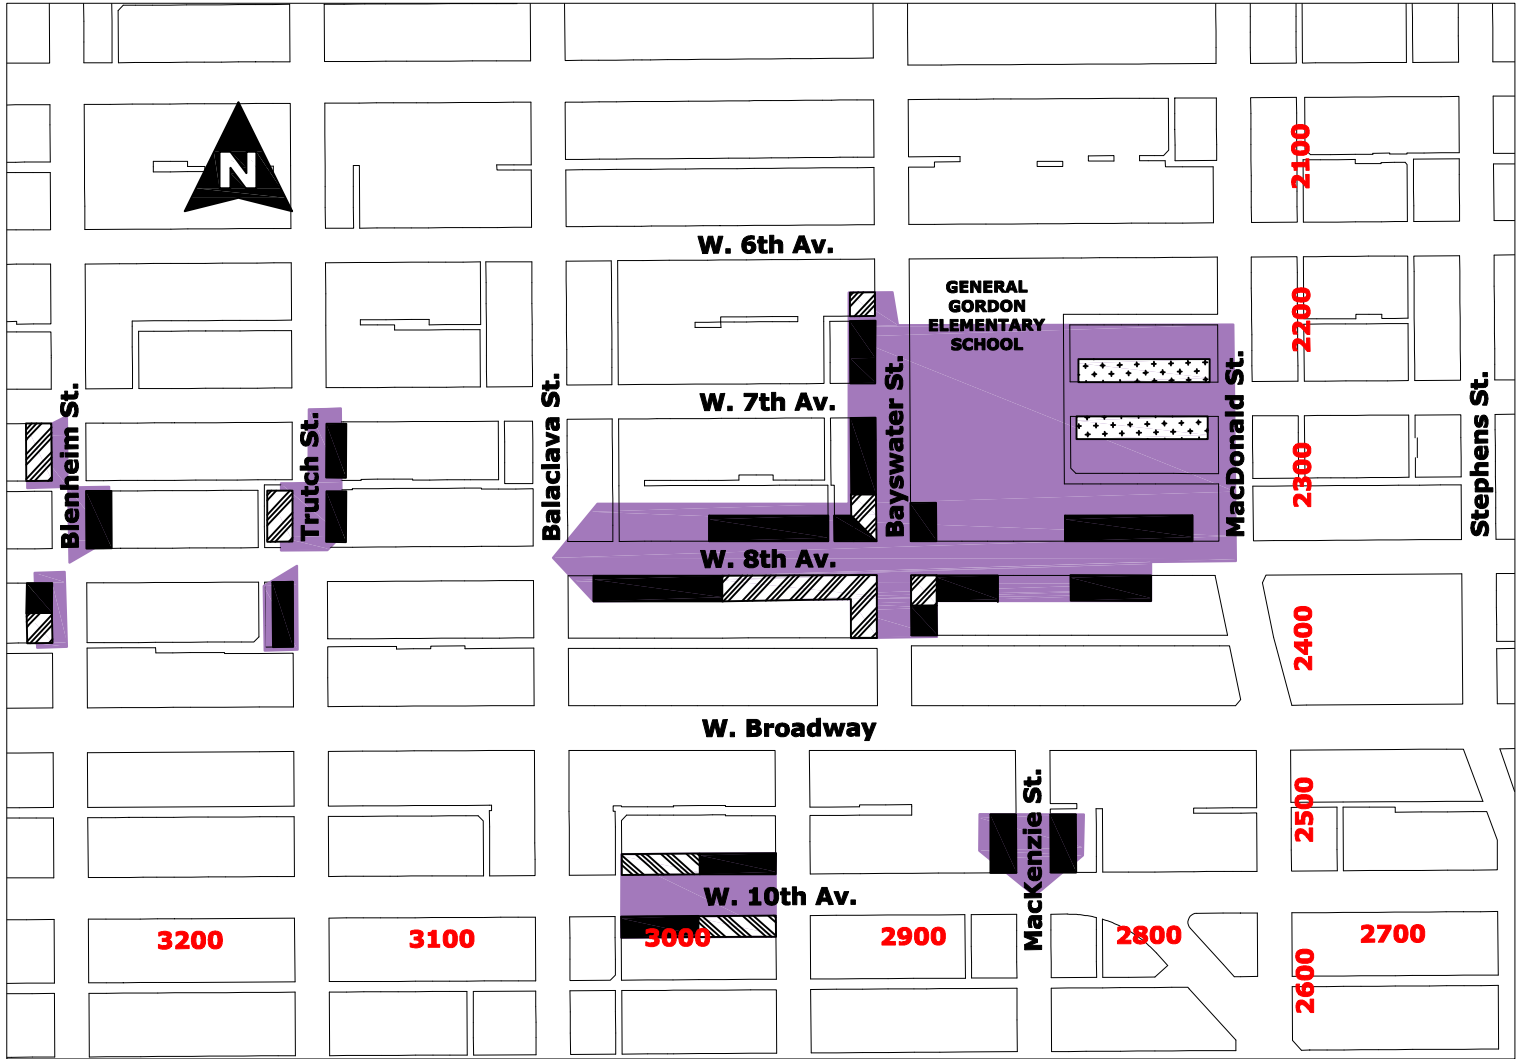

# MACDONALD RESIDENTIAL PERMIT ZONE

	<b>Full time permit parking</b>
	<b>No Parking 8am-6pm Mon-Fri, Except with Permit</b>
	<b>2 HR 9am-6pm Mon-Sat, Except with Permit</b>
	<b>Residents of this shaded area are eligible to apply for a parking decal</b>

**\*\* This map is provided as a guide only. Please refer to the posted street signs when parking. \*\***