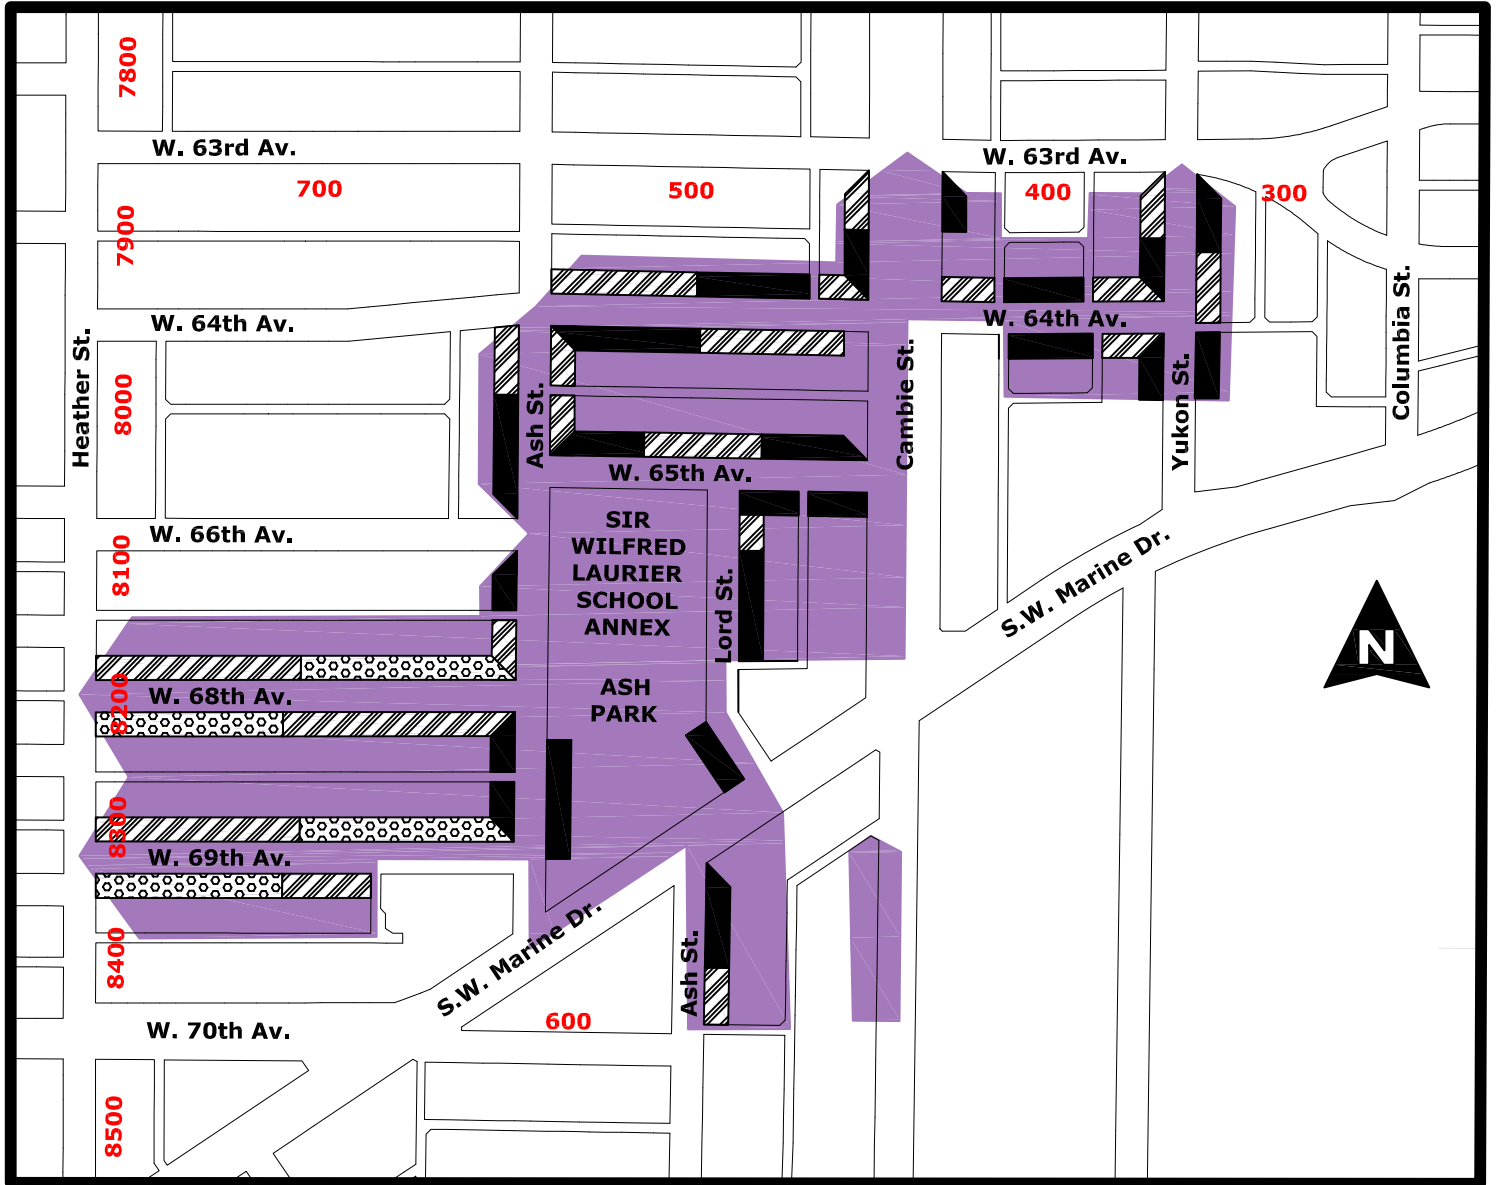

MARINE DRIVE RESIDENTIAL PERMIT ZONE

-  Full time permit parking
-  Resident Permit Parking (9am-6pm, Mon-Sat)
-  2 HR 9am-6pm, Except with Permit
-  Residents of this shaded area are eligible to apply for a parking decal

 CITY OF VANCOUVER

** This map is provided as a guide only. Please refer to the posted street signs when parking. **