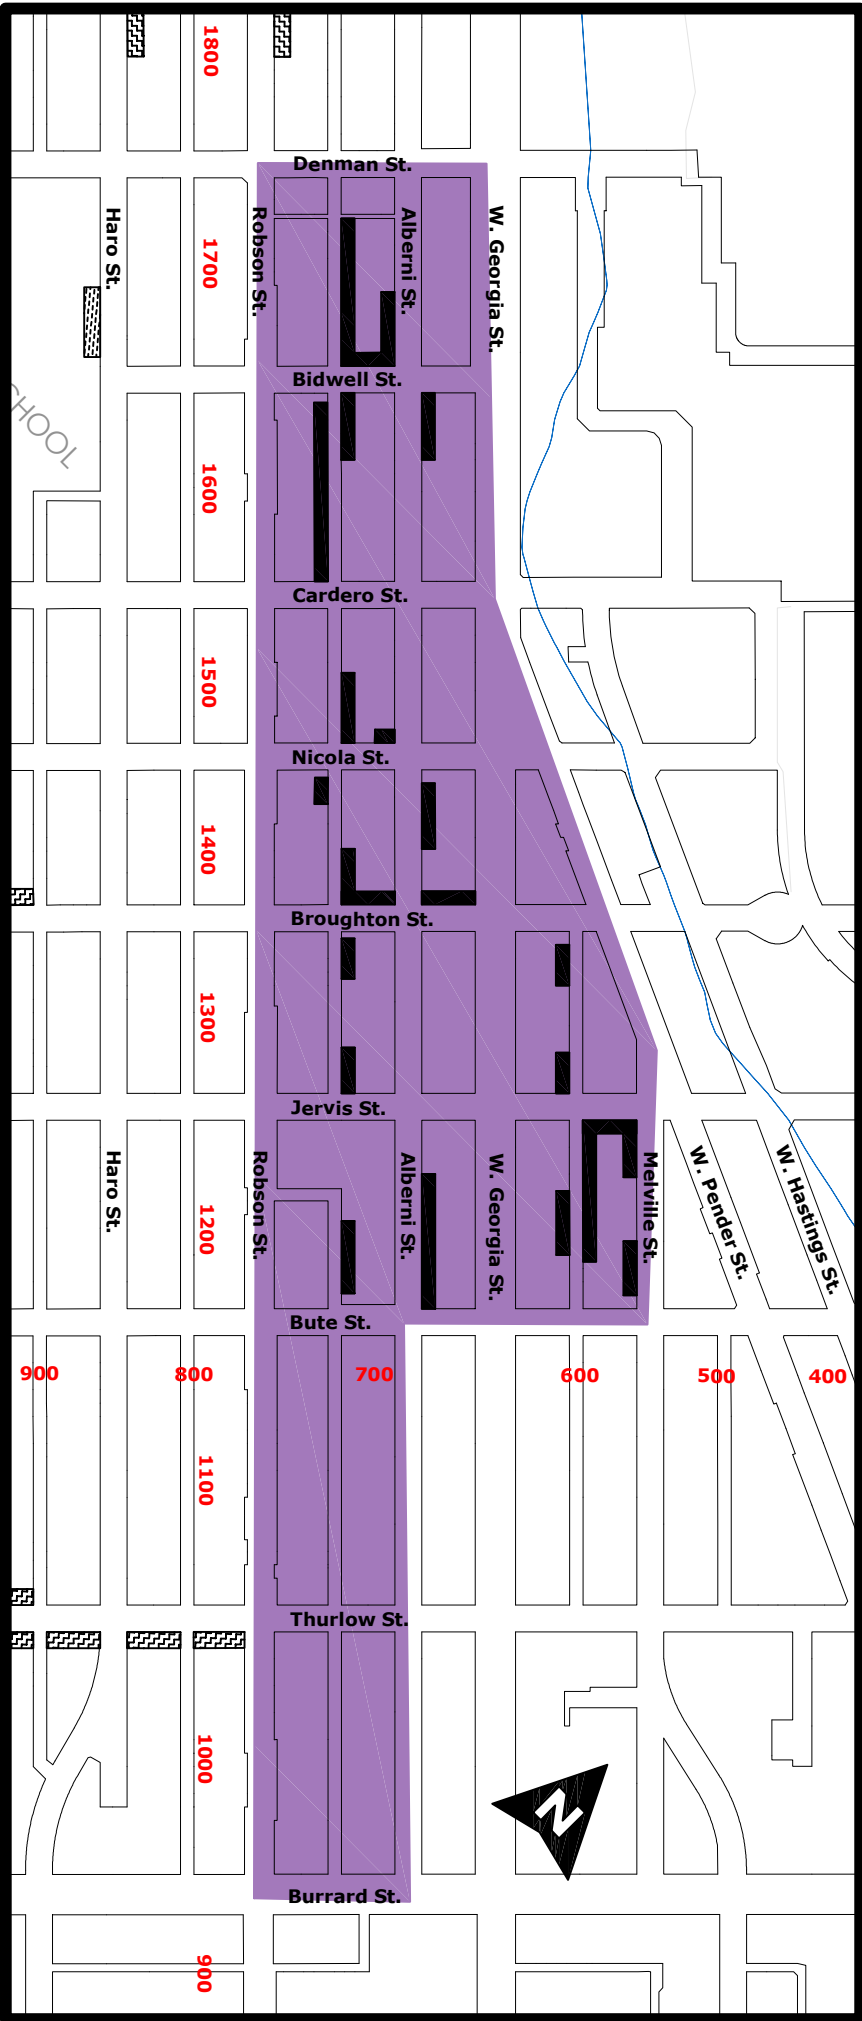

ROBSON NORTH RESIDENTIAL PERMIT ZONE

Full time permit parking

Residents of this shaded area are eligible to apply for a parking decal

** This map is provided as a guide only. Please refer to the posted street signs when parking. **