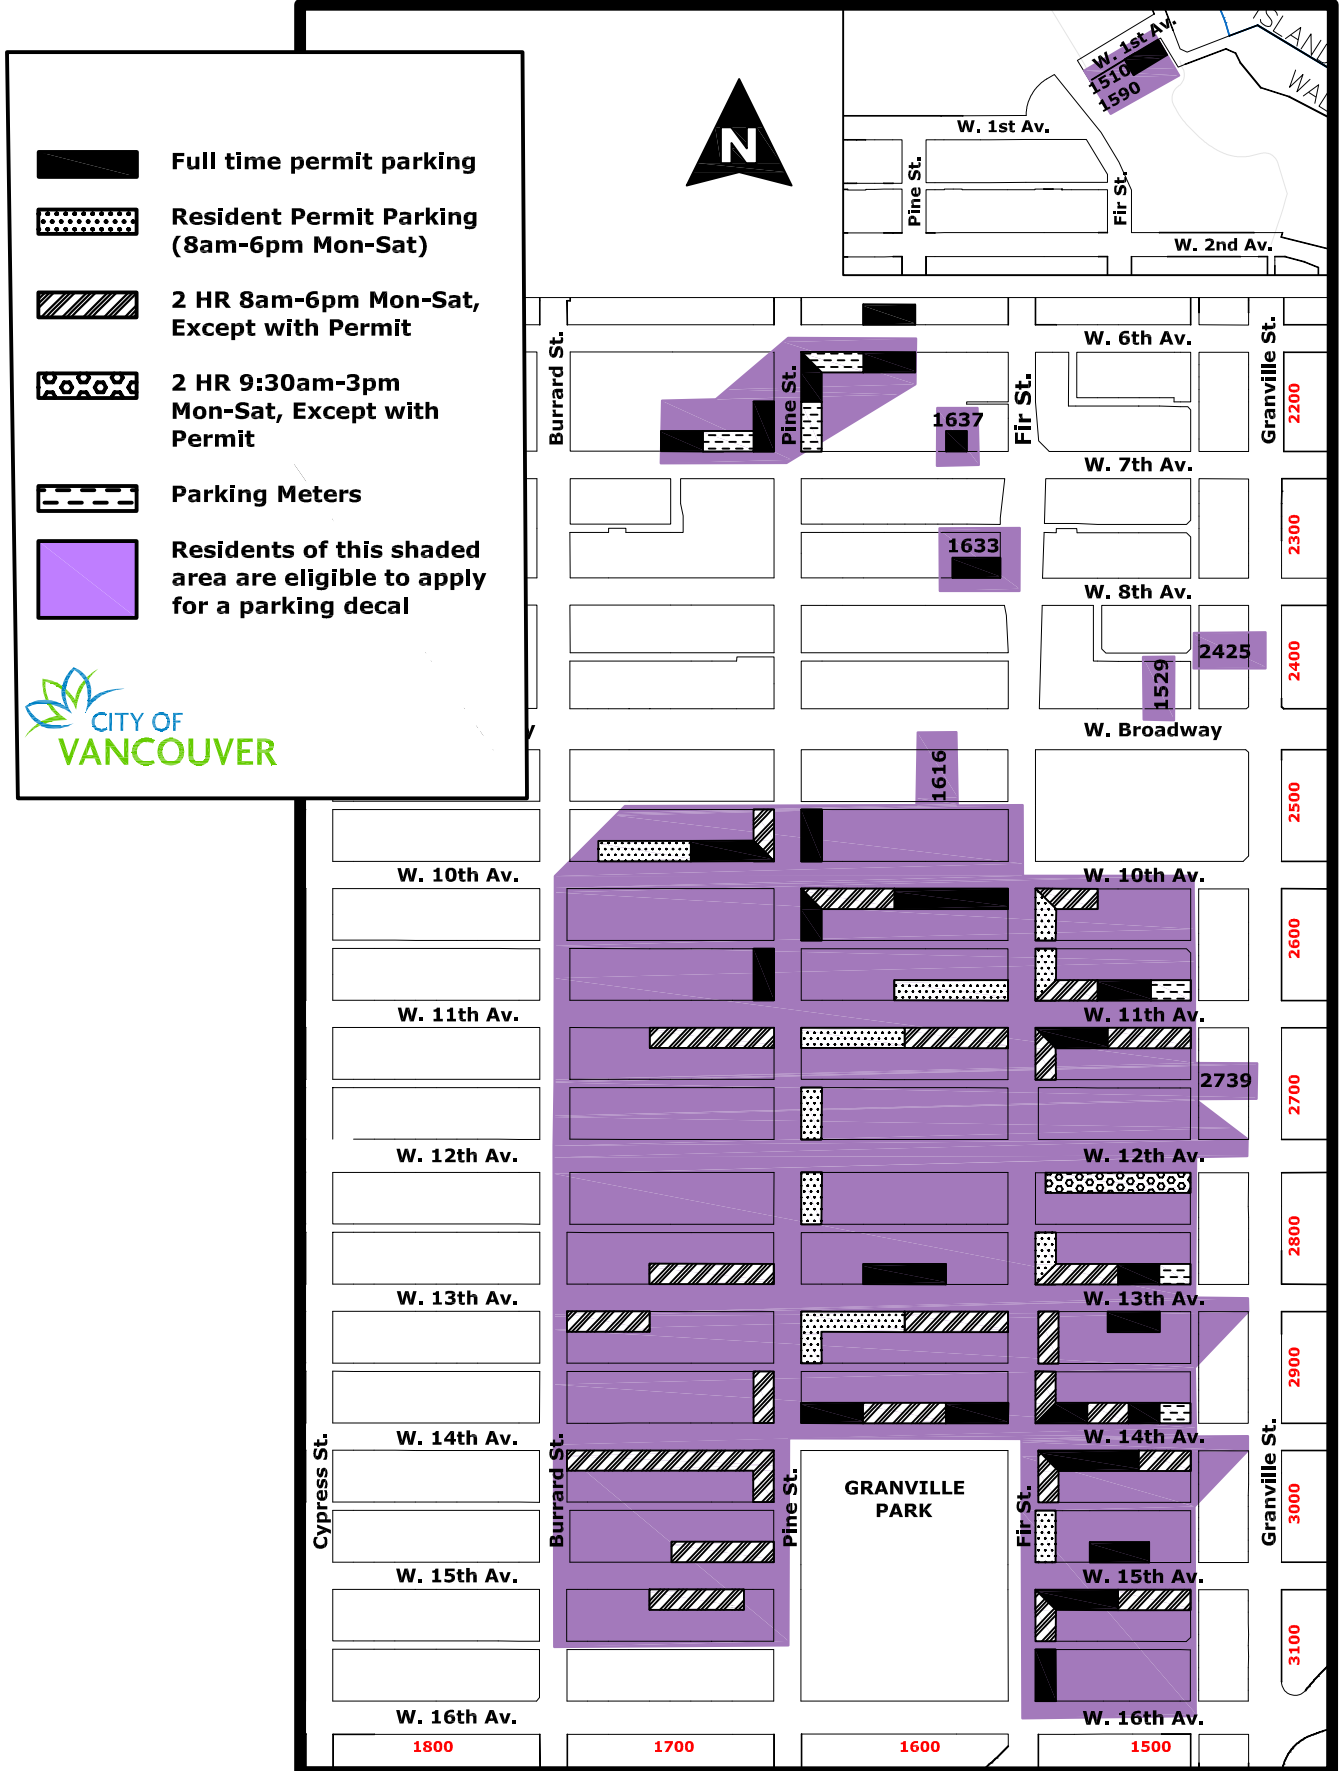

SOUTH GRANVILLE RESIDENTIAL PERMIT ZONE

** This map is provided as a guide only. Please refer to the posted street signs when parking. **