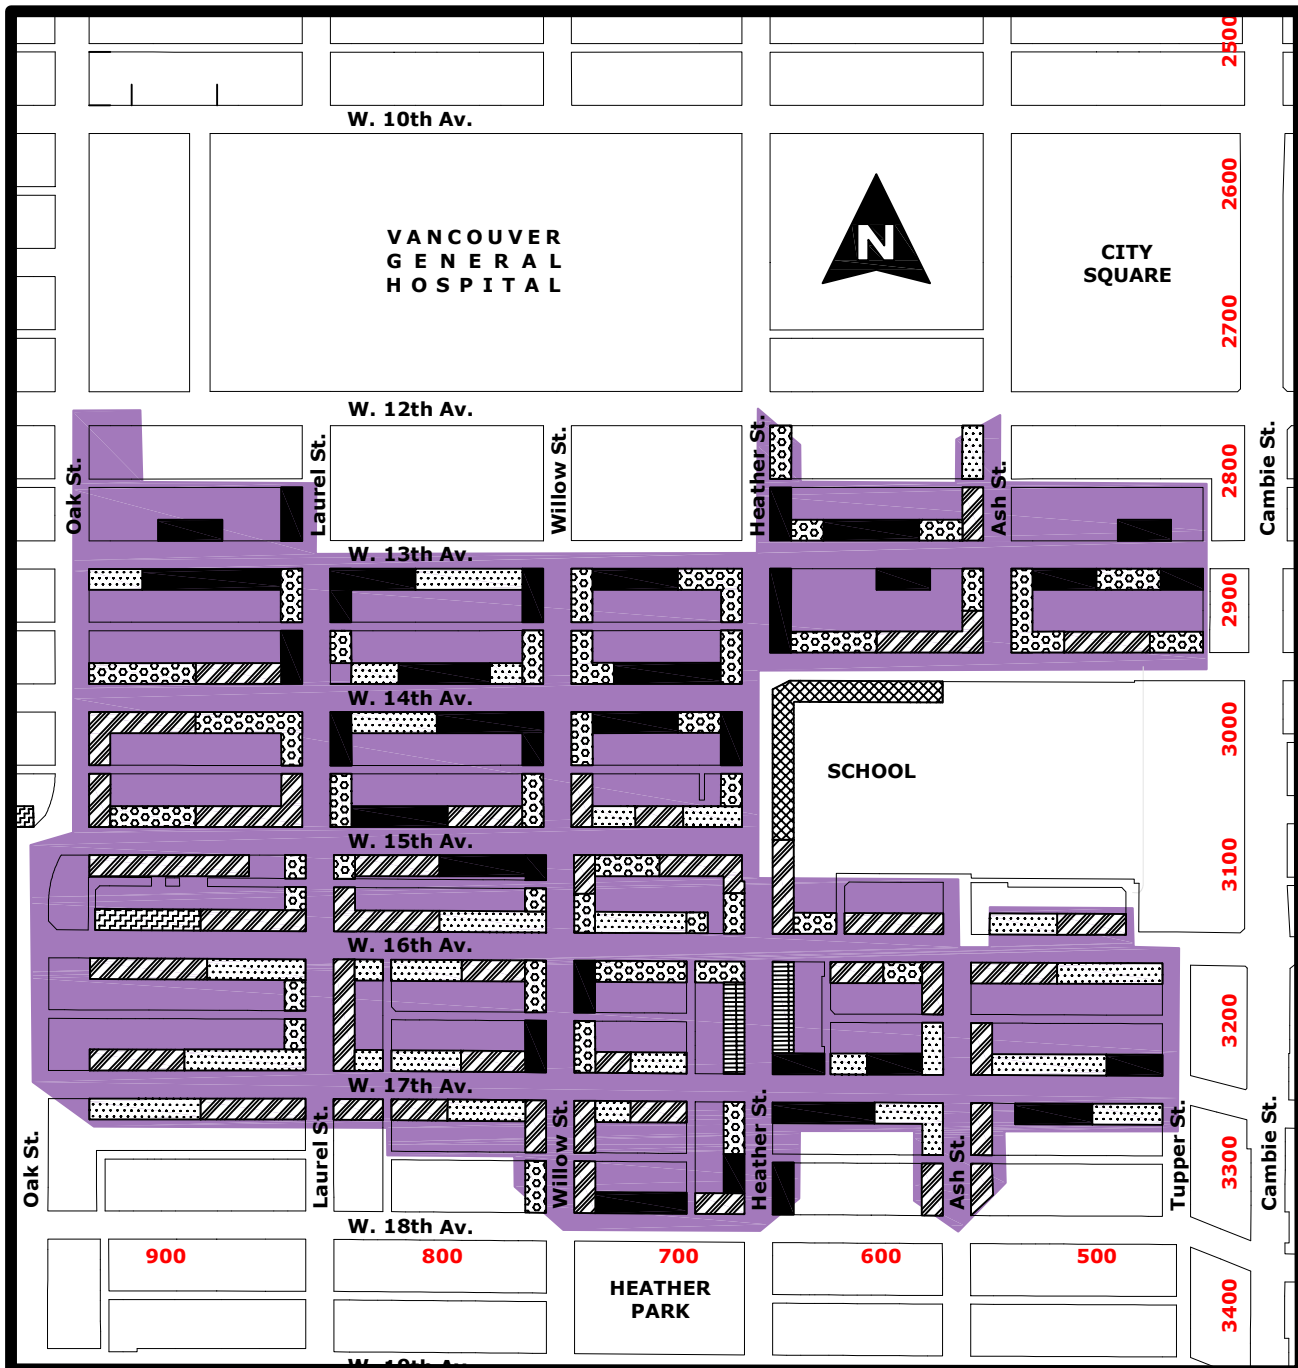

VGH RESIDENTIAL PERMIT ZONE

	Full time permit parking		2 HR 6am-6pm
	Resident Permit Parking (6am-6pm)		2 HR 9am-6pm
	2 HR 6am-6pm, Mon-Fri, Except with Permit		No Parking 8am-5pm School Days
	2 HR 9:30-3pm, Except with Permit		Residents of this shaded area are eligible to apply for a parking decal

** This map is provided as a guide only. Please refer to the posted street signs when parking. **