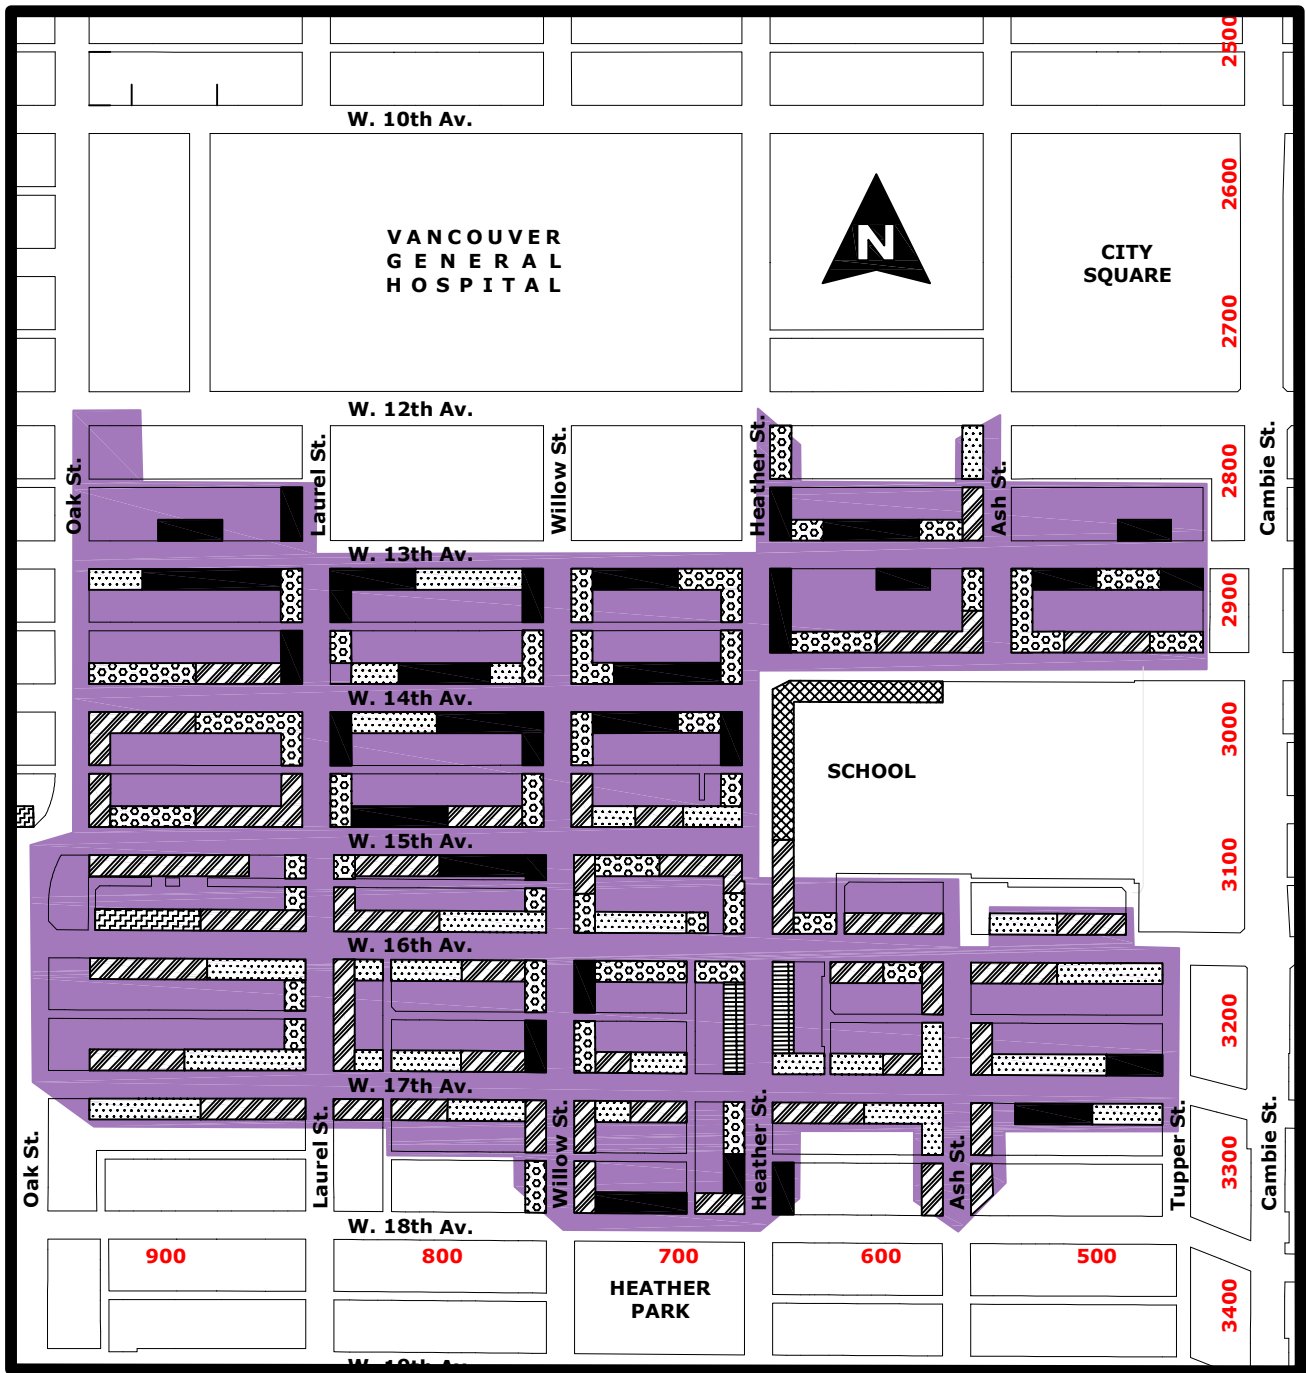

VGH RESIDENTIAL PERMIT ZONE

	Full time permit parking		2 HR 6am-6pm
	Resident Permit Parking (6am-6pm)		2 HR 9am-6pm
	2 HR 6am-6pm, Mon-Fri, Except with Permit		No Parking 8am-5pm School Days
	2 HR 9:30-3pm, Except with Permit		Residents of this shaded area are eligible to apply for a parking decal

** This map is provided as a guide only. Please refer to the posted street signs when parking. **