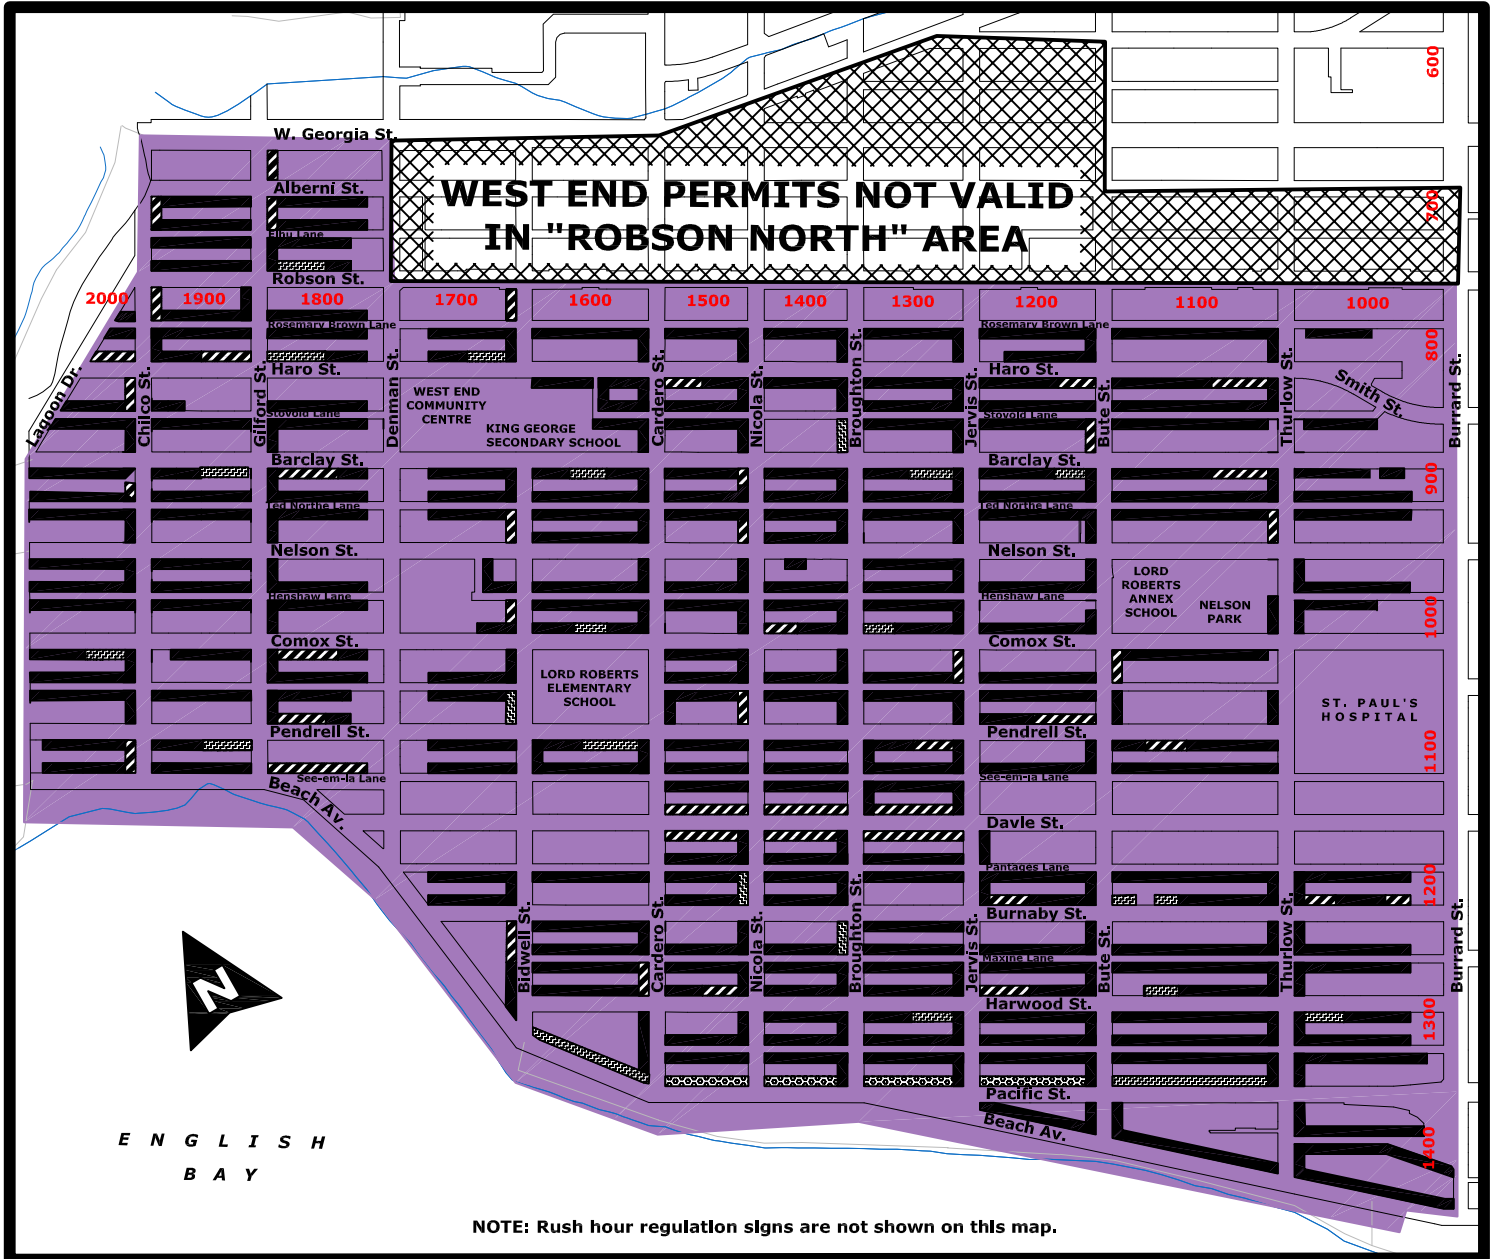

WEST END RESIDENTIAL PERMIT ZONE

	Full time permit parking
	2 HR 9am-8pm Mon-Sat
	2 HR 9am-3pm Mon-Sat
	Metered Visitor Parking 9am-10pm
	Residents of this shaded area are eligible to apply for a parking decal

CITY OF VANCOUVER

** This map is provided as a guide only. Please refer to the posted street signs when parking. **