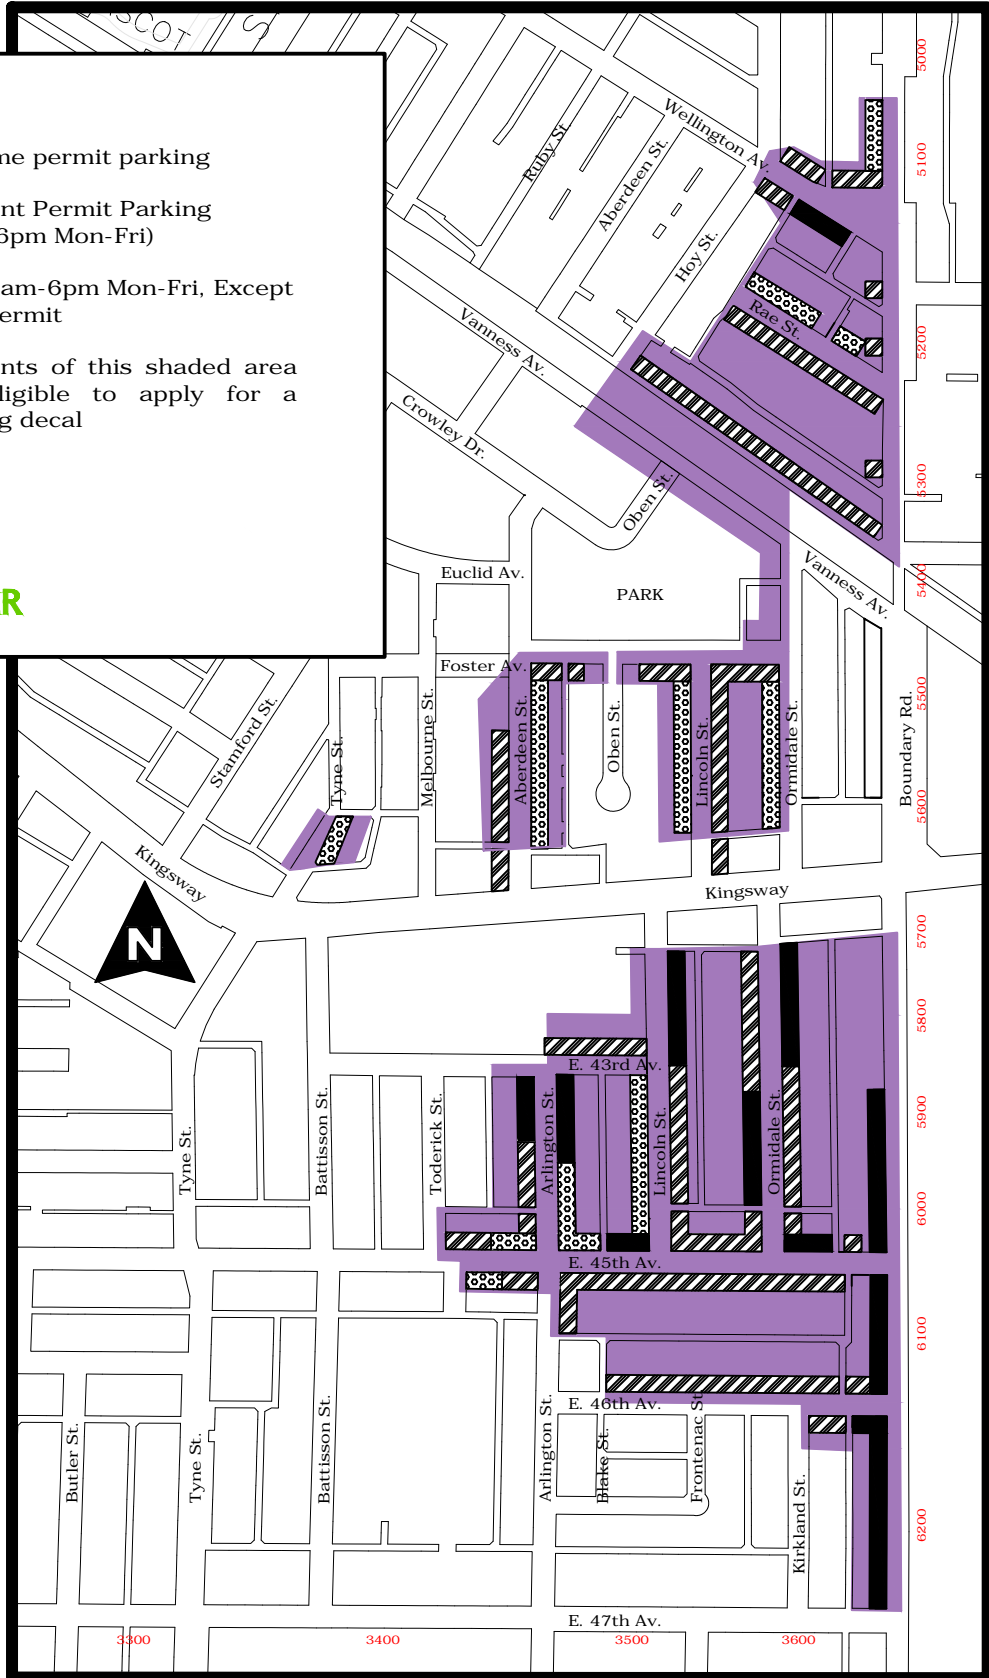

# BOUNDARY RESIDENTIAL PERMIT ZONE

-  Full time permit parking
-  Resident Permit Parking (8am-6pm Mon-Fri)
-  2 HR 8am-6pm Mon-Fri, Except with Permit
-  Residents of this shaded area are eligible to apply for a parking decal

*\*\* This map is provided as a guide only. Please refer to the posted street signs when parking. \*\**