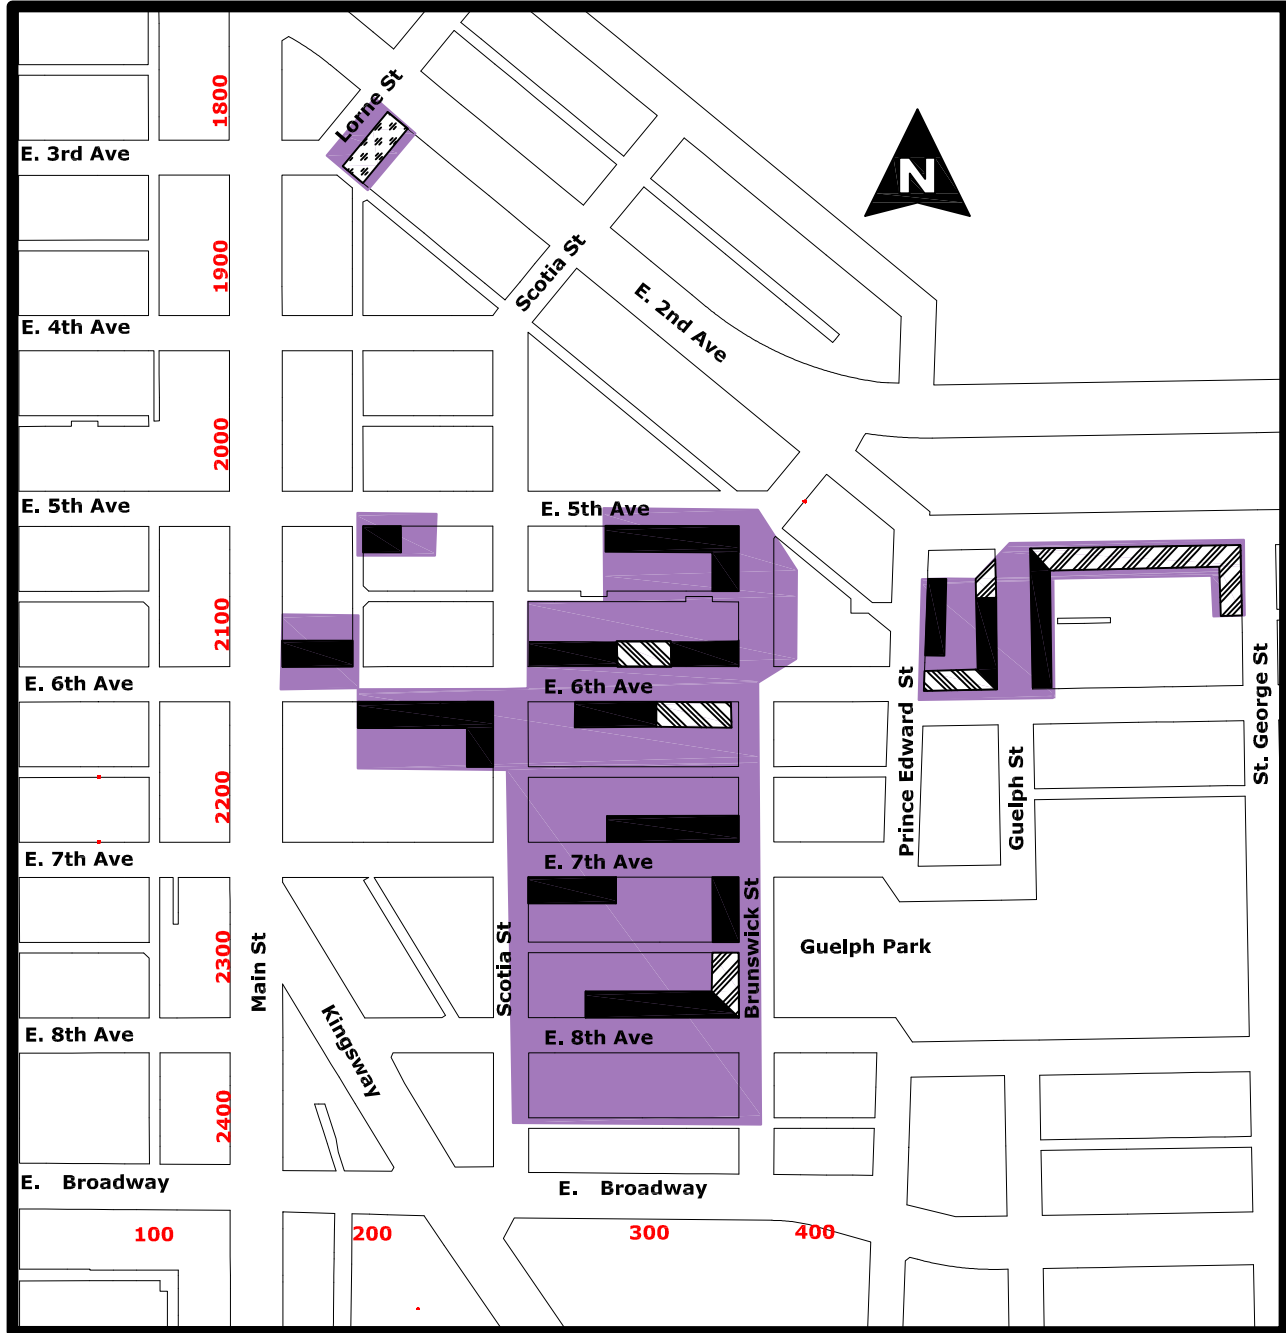

GUELPH RESIDENTIAL PERMIT ZONE

	Full time permit parking
	2 HR, 9am-6pm Mon-Sat, Except with Permit
	1 HR, 9am-8pm, Except with Permit
	Residents of this shaded area are eligible to apply for a parking decal

 CITY OF VANCOUVER

*** This map is provided as a guide only. Please refer to the posted street signs when parking. ***