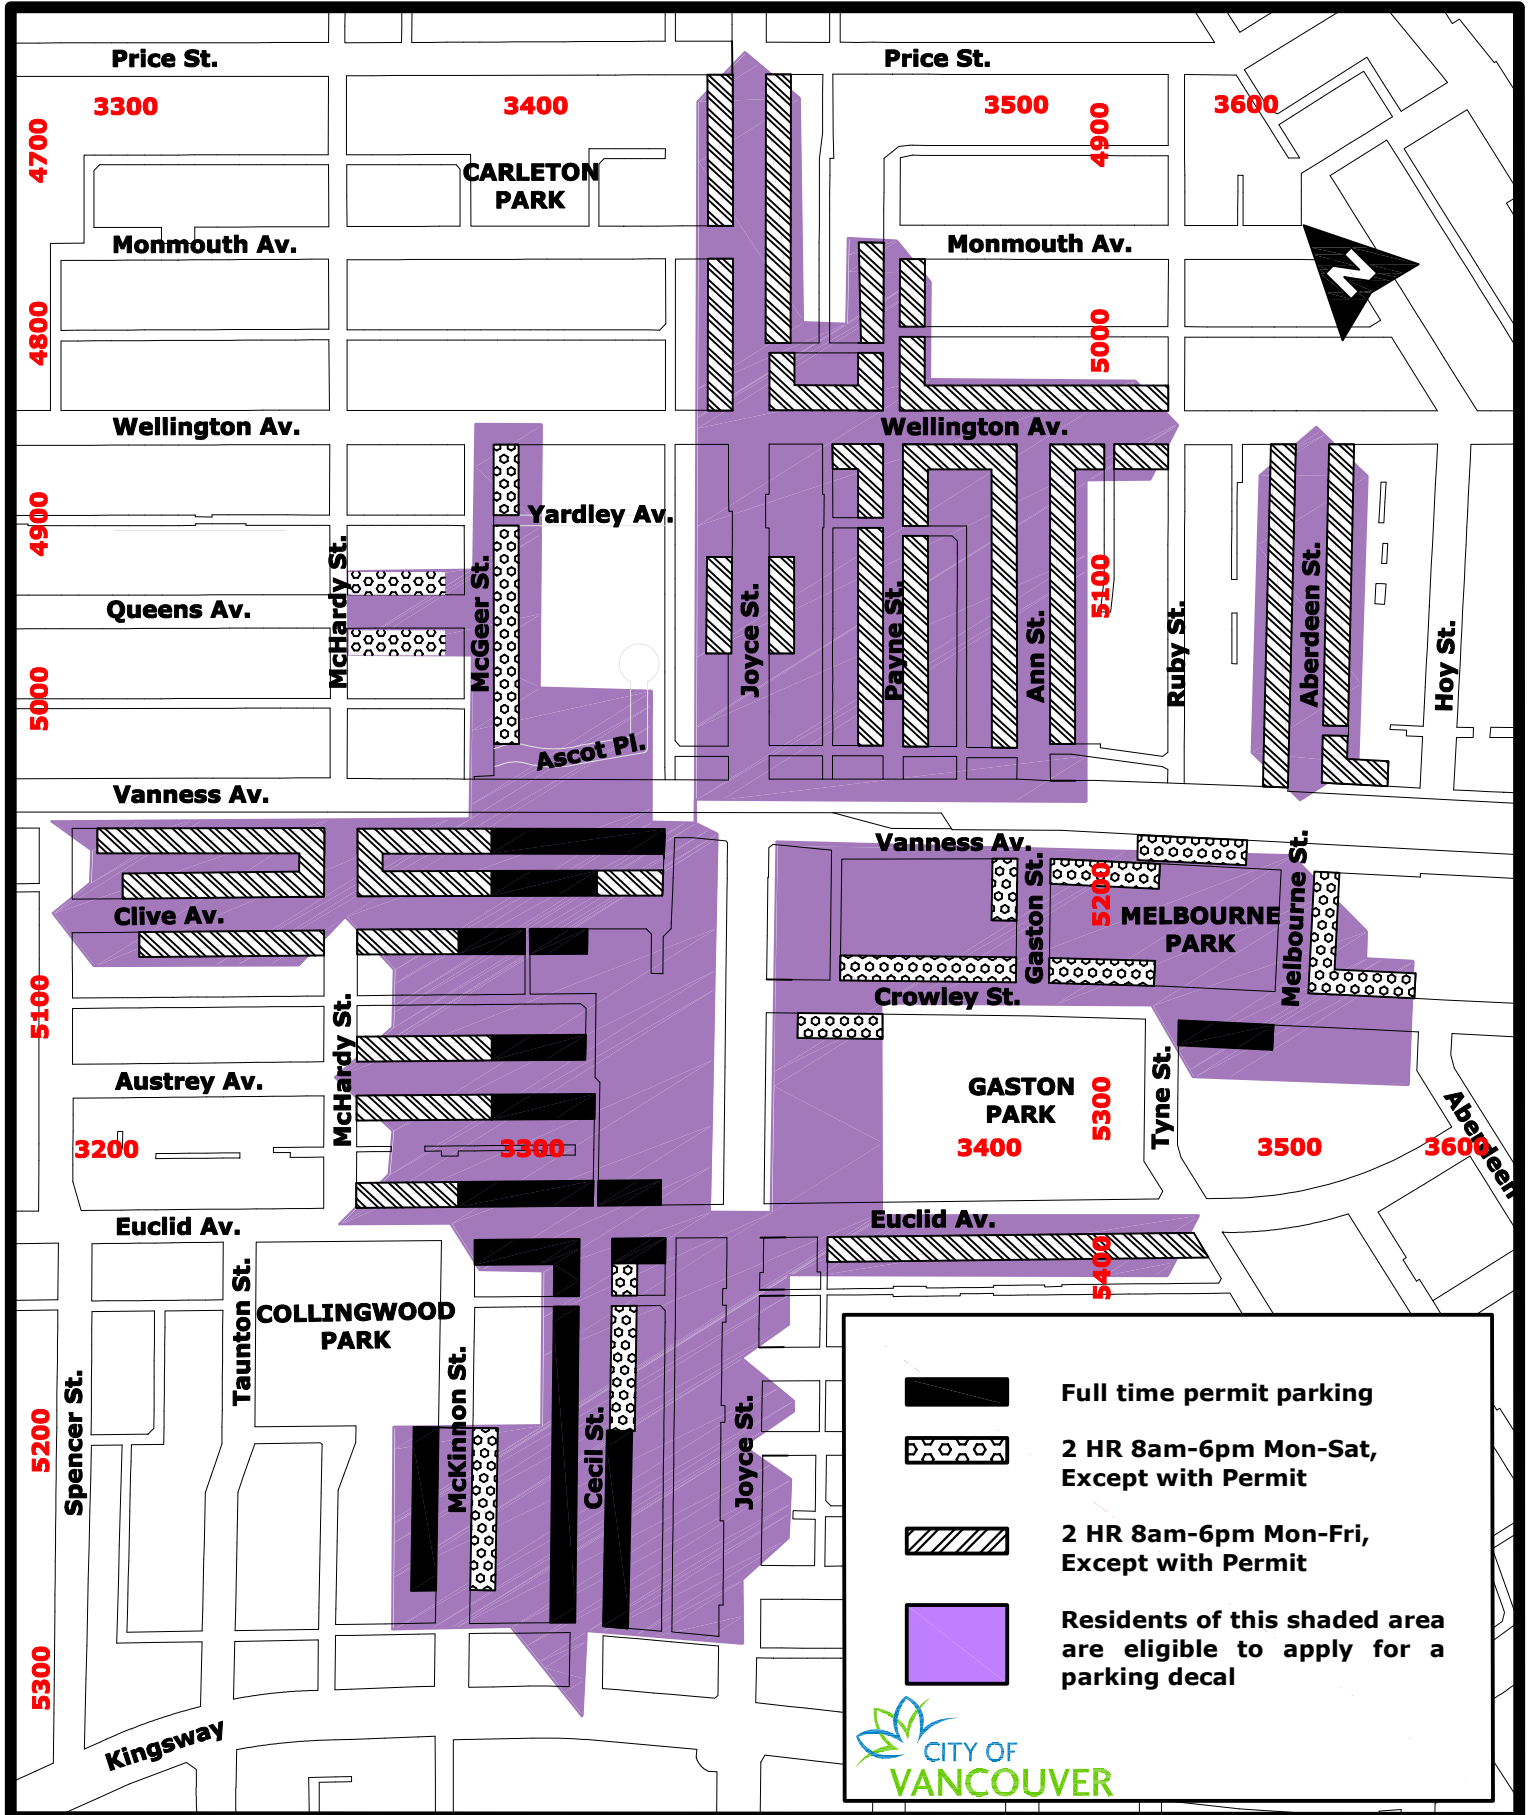

# JOYCE STATION RESIDENTIAL PERMIT ZONE

\*\* This map is provided as a guide only. Please refer to the posted street signs when parking. \*\*