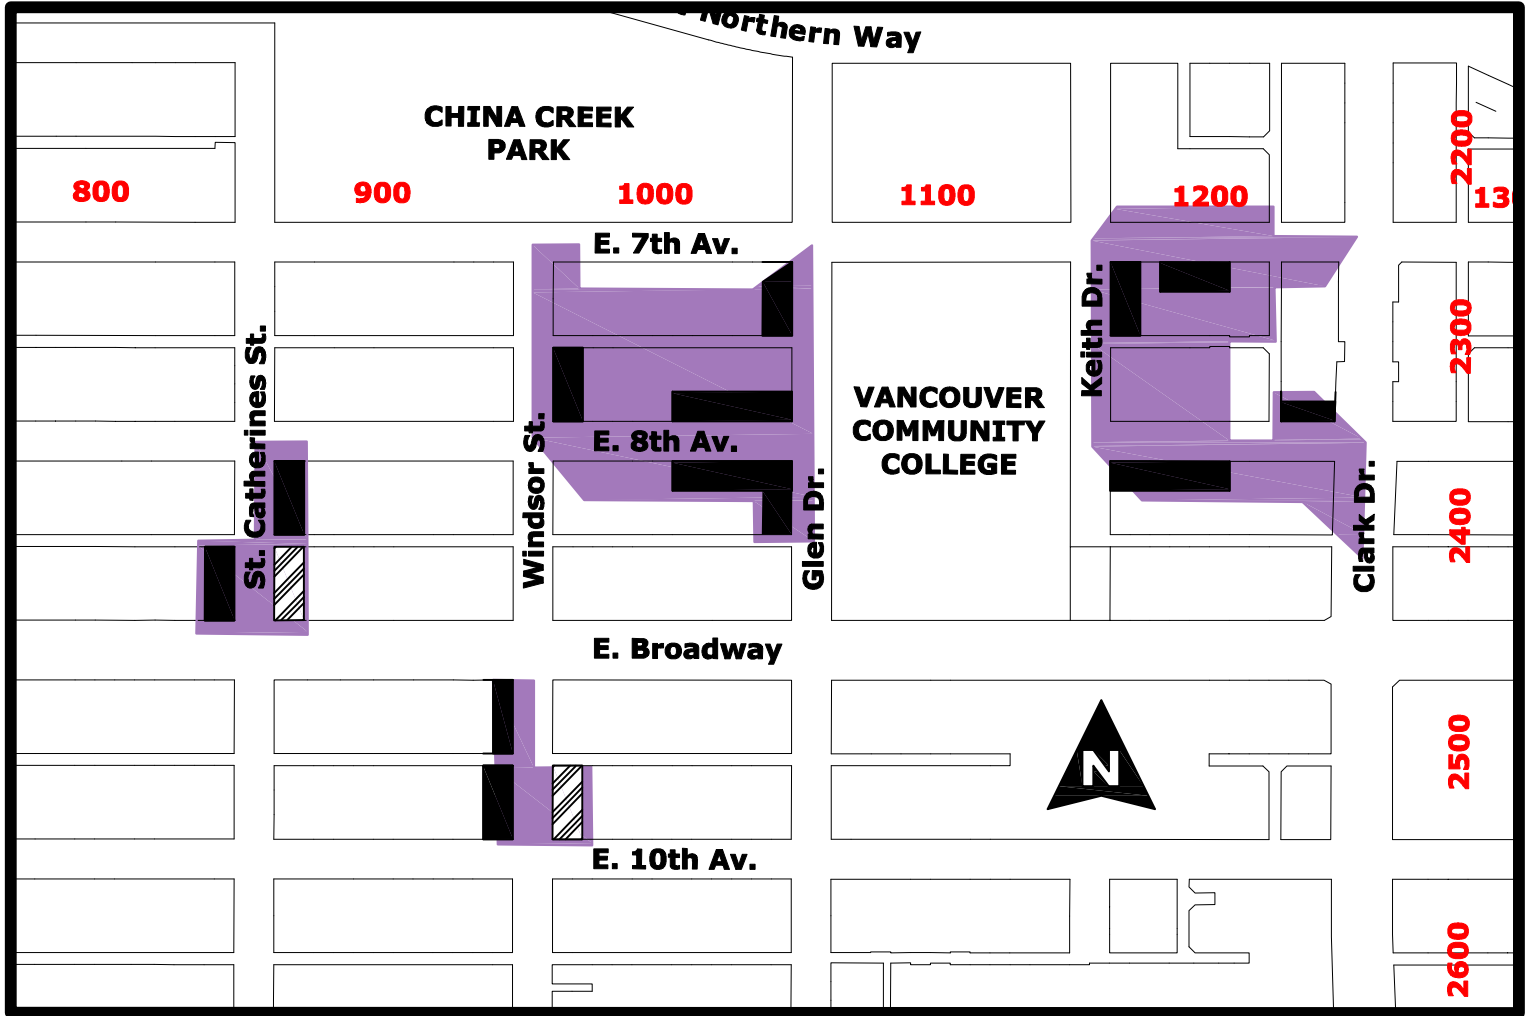

KING EDWARD CAMPUS RESIDENTIAL PERMIT ZONE

	Full time permit parking
	2 HR 8am-6pm Mon-Fri, Except with Permit
	Residents of this shaded area are eligible to apply for a parking decal

**** This map is provided as a guide only. Please refer to the posted street signs when parking. ****