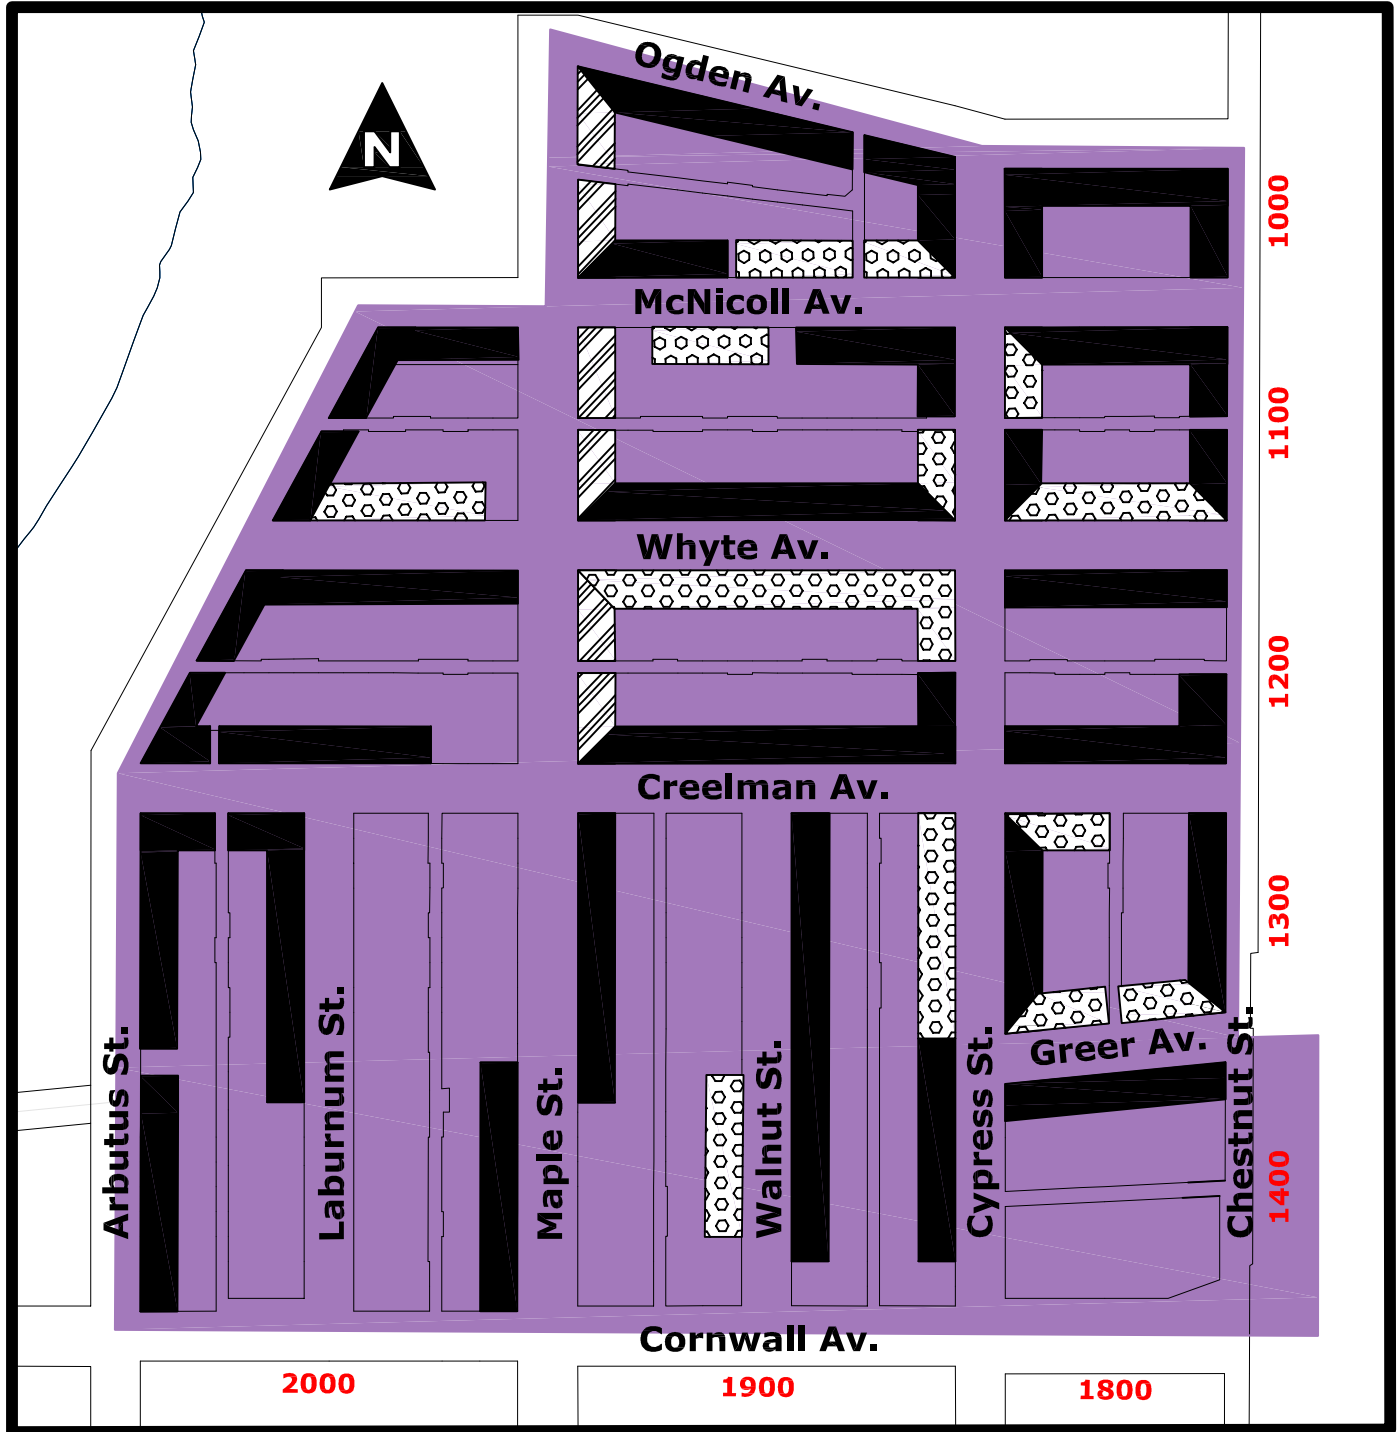

KITSILANO POINT RESIDENTIAL PERMIT ZONE

	Full time permit parking		2 HR 9am-6pm Mon-Fri, Except with Permlt
	Resident Permit Parking (In effect from Apr 15 to Sep 15)		Residents of this shaded area are eligible to apply for a parking decal

 CITY OF VANCOUVER

** This map is provided as a guide only. Please refer to the posted street signs when parking. **