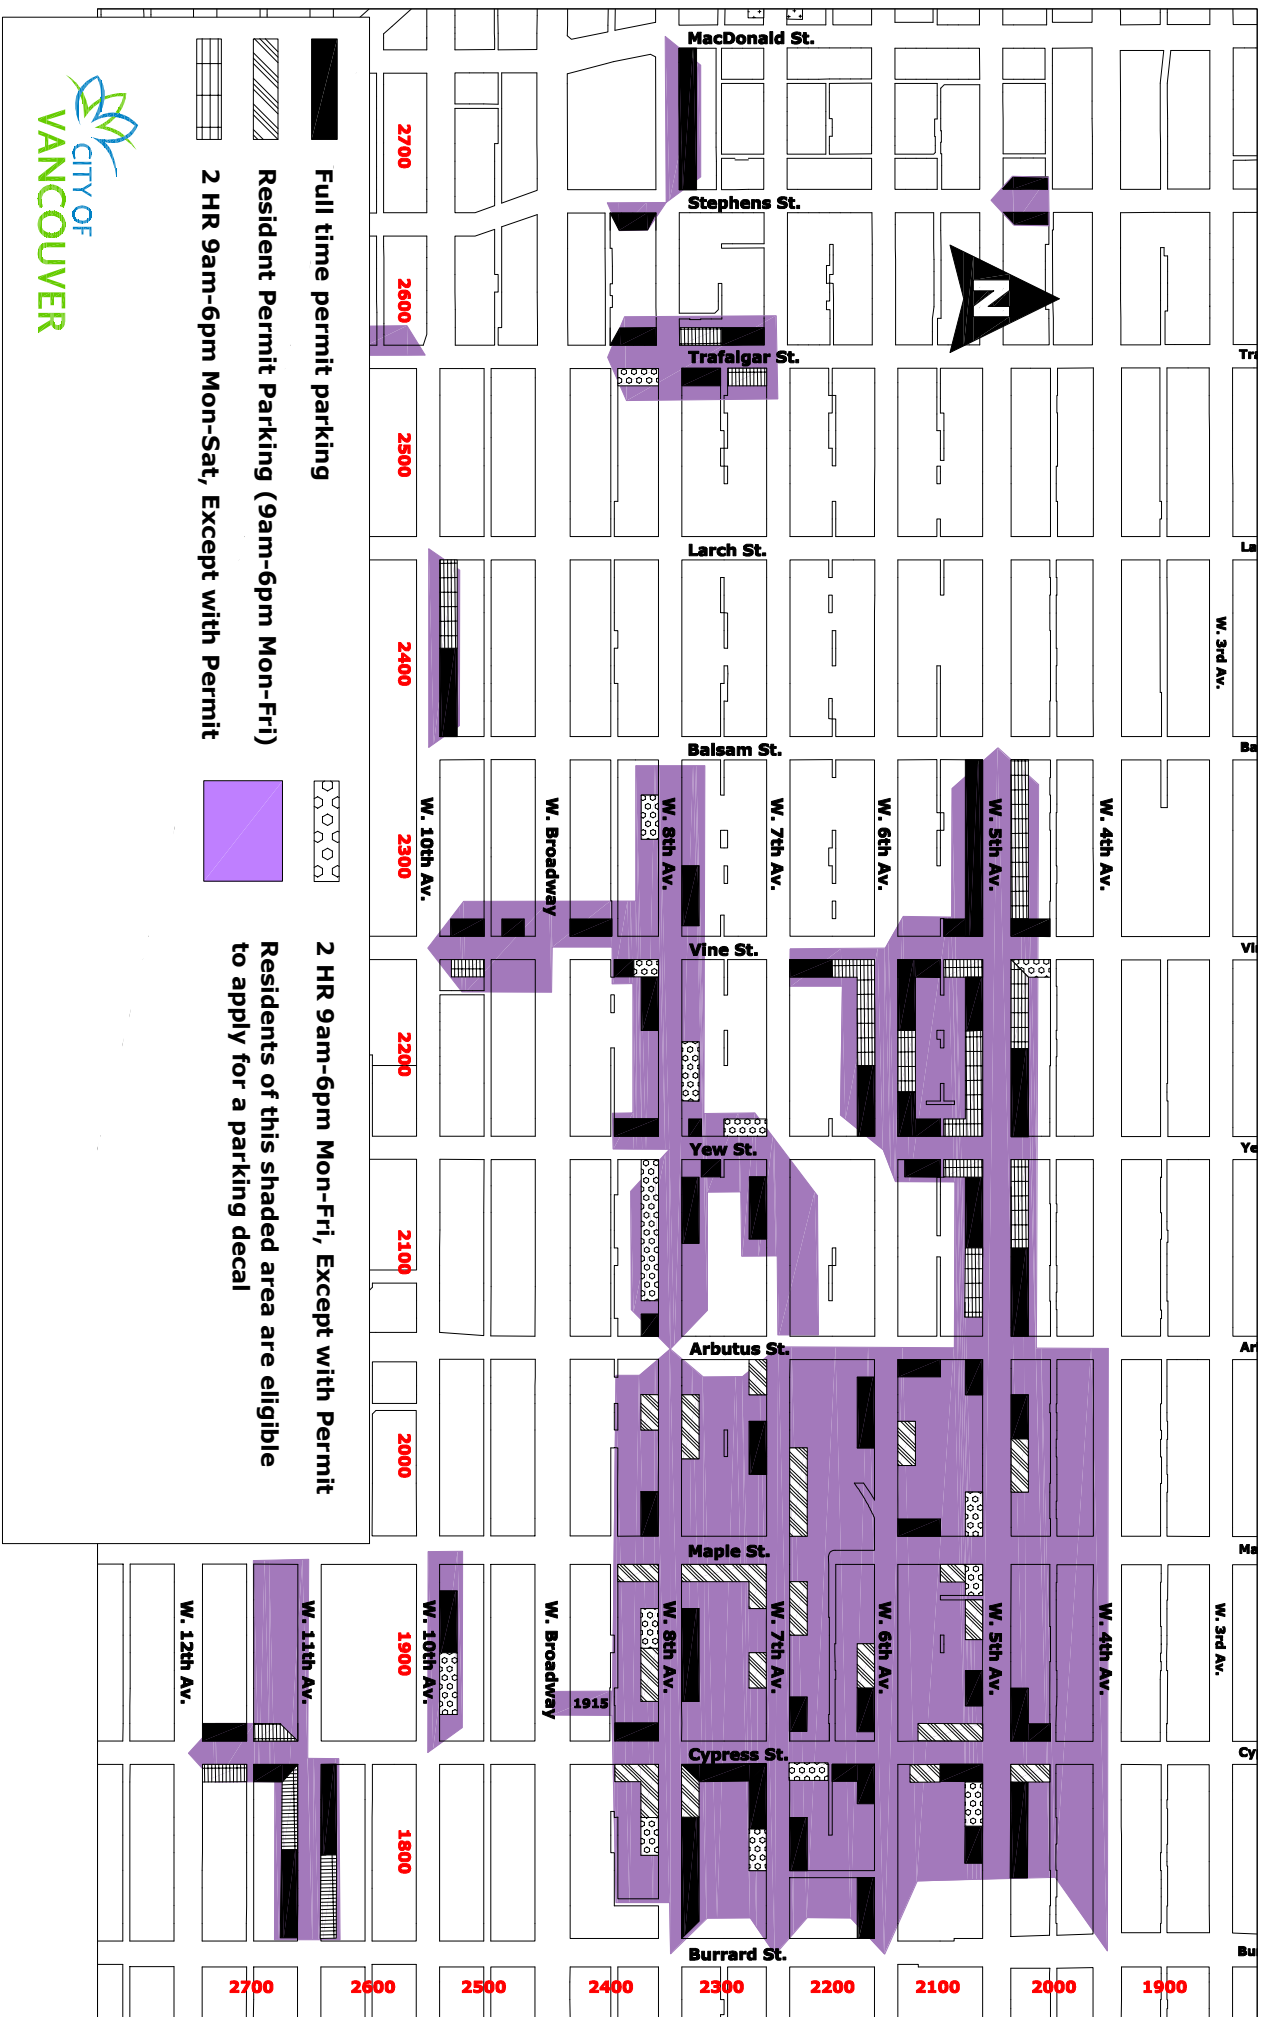

# KITSILANO SOUTH RESIDENTIAL PERMIT ZONE

\*\* This map is provided as a guide only. Please refer to the posted street signs when parking. \*\*