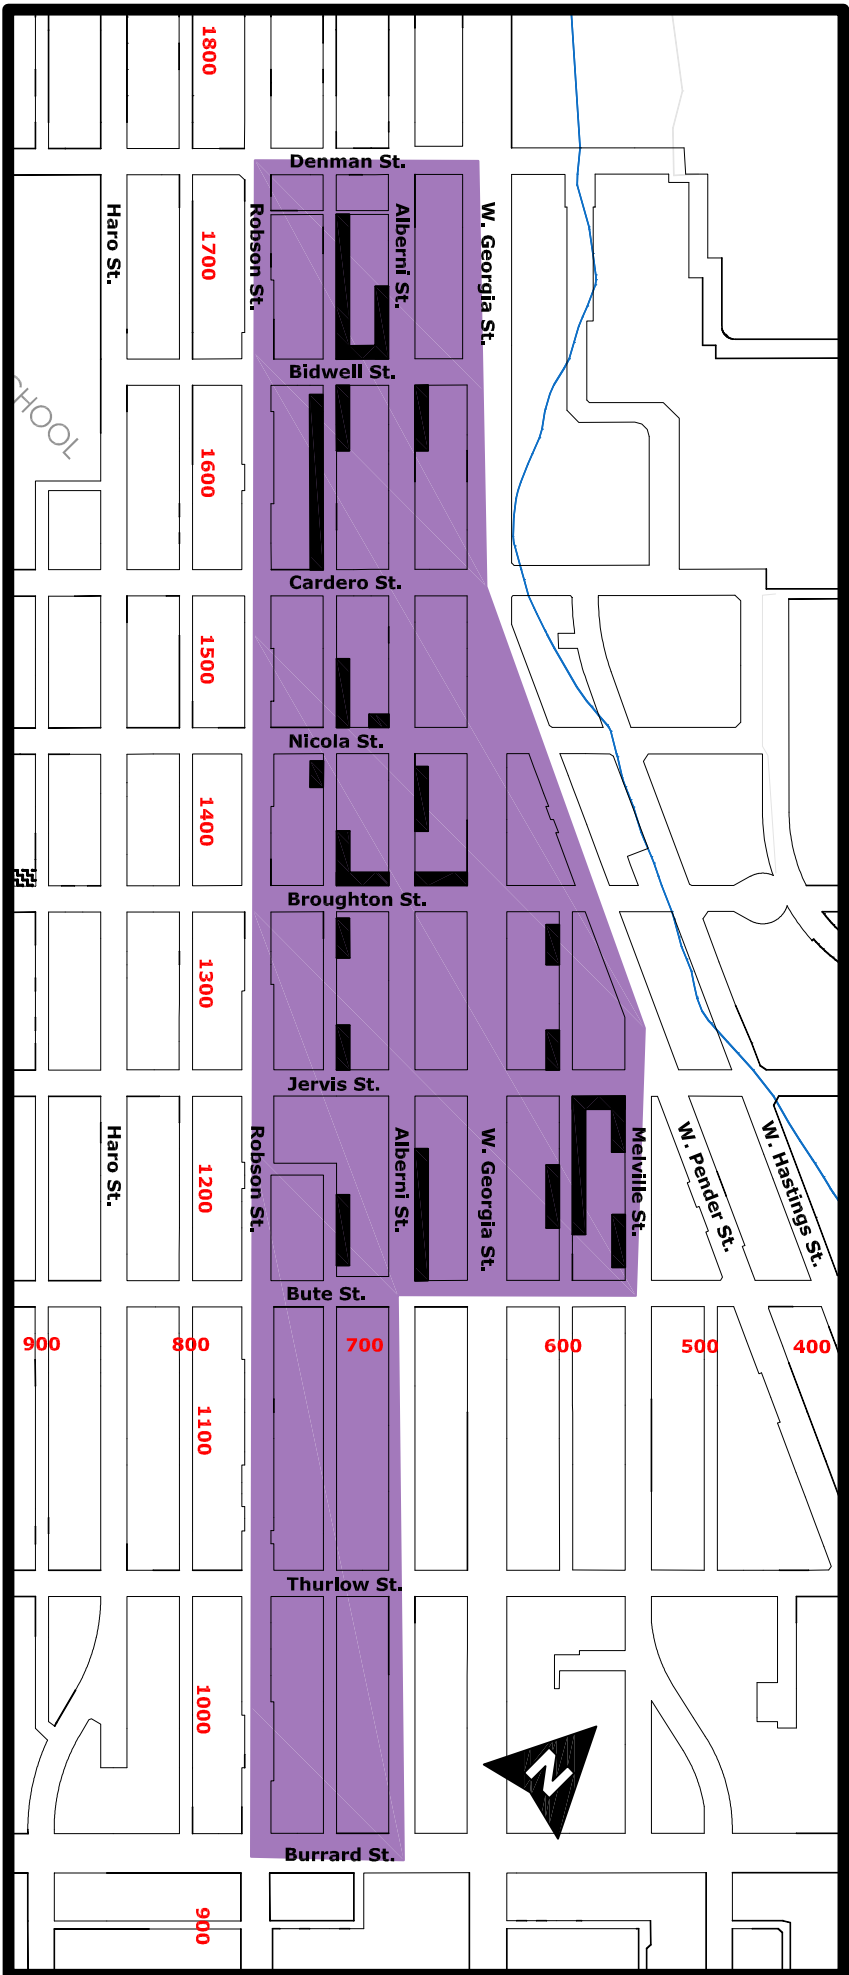

ROBSON NORTH RESIDENTIAL PERMIT ZONE

 Full time permit parking

 Residents of this shaded area are eligible to apply for a parking decal

*** This map is provided as a guide only. Please refer to the posted street signs when parking. ***