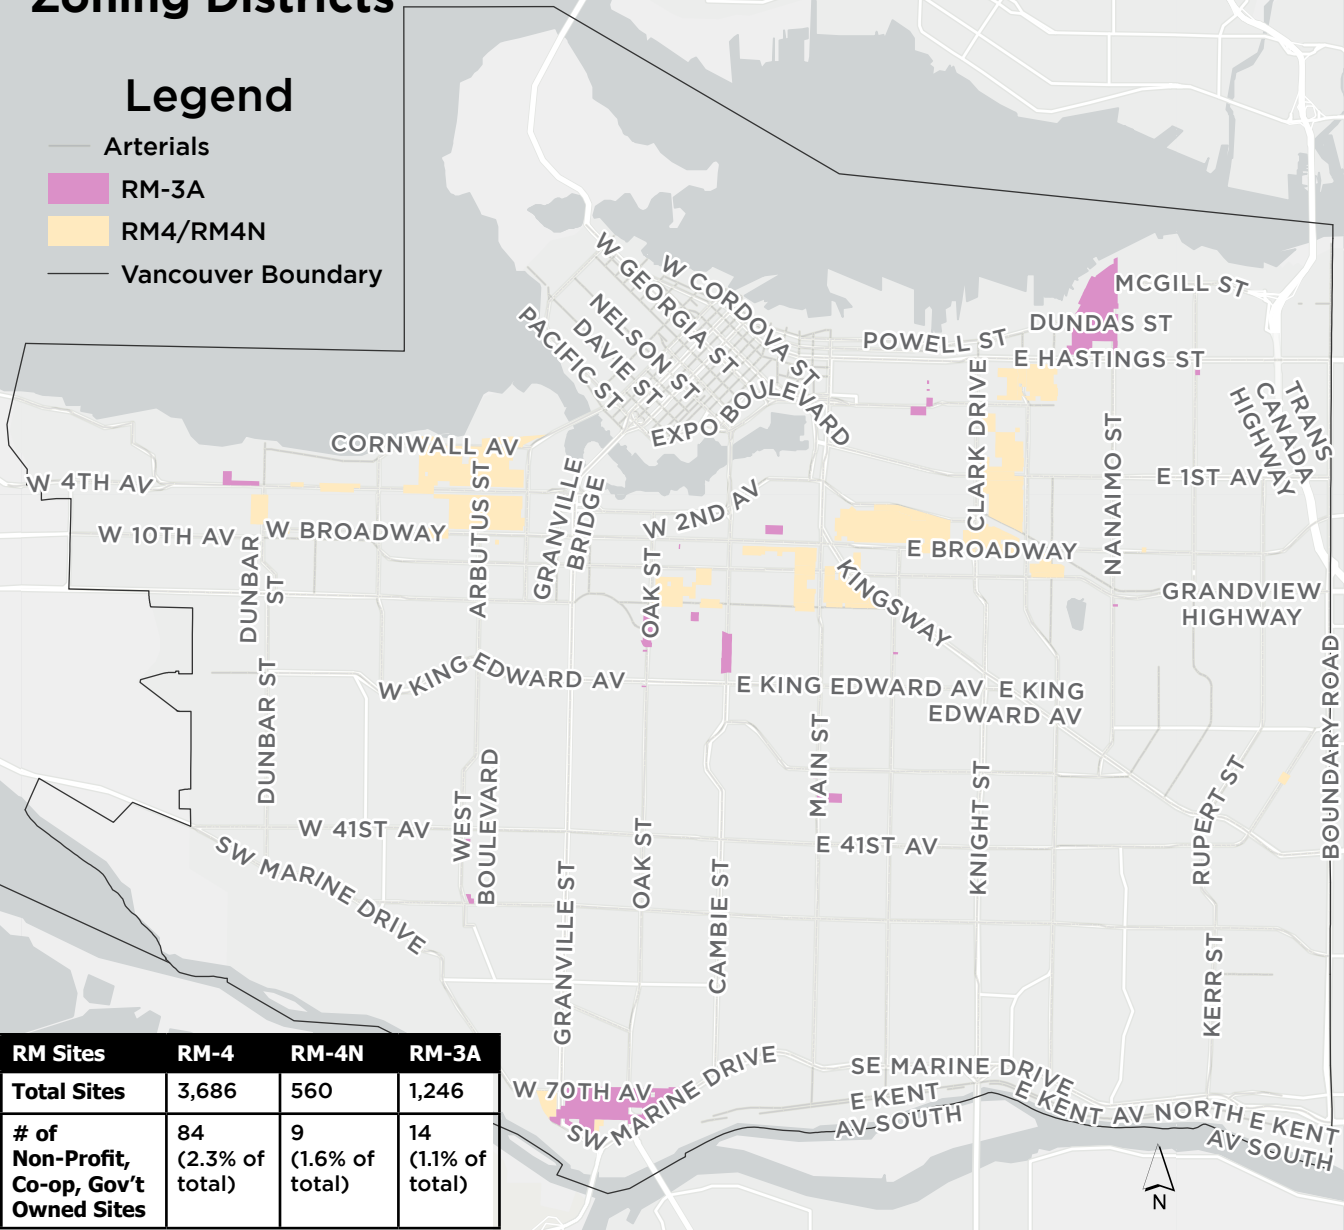

RM-3A, RM-4, and RM-4N Zoning Districts

Legend

-  Arterials
-  RM-3A
-  RM4/RM4N
-  Vancouver Boundary

RM Sites	RM-4	RM-4N	RM-3A
Total Sites	3,686	560	1,246
# of Non-Profit, Co-op, Gov't Owned Sites	84 (2.3% of total)	9 (1.6% of total)	14 (1.1% of total)