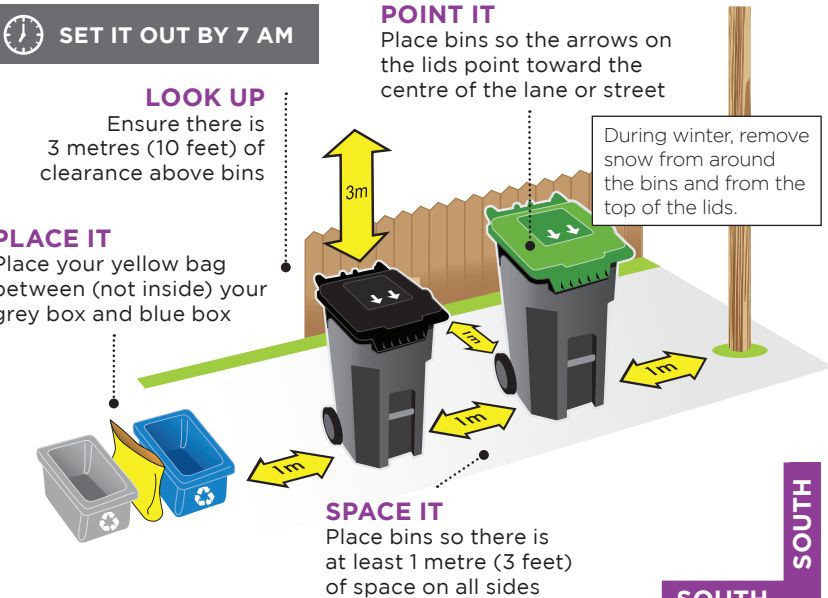

ON COLLECTION DAY, GIVE YOUR BINS SOME SPACE

GREEN BIN AND GARBAGE COLLECTION: Phone 3-1-1
Visit: vancouver.ca/collectionschedule Download: **VanCollect app**

RECYCLING COLLECTION: (by GFL Environmental)
Phone: 604-282-7966 Visit: recyclebc.ca/vancouver Email: srrecycle@gflenv.com

Why we are changing the green bin schedule

In recent months, labour and equipment shortages have resulted in service delays. The temporary change to a bi-weekly green bin schedule over the winter (Dec. 19 to Mar. 3, 2023) will provide more predictable service for residents, particularly during times when snow and ice impact our operations. An important consideration in the decision to change the green bin schedule is that in winter, green bin volumes are much lower due to fewer yard trimmings and colder temperatures help minimize odours. Thank you for your ongoing patience.