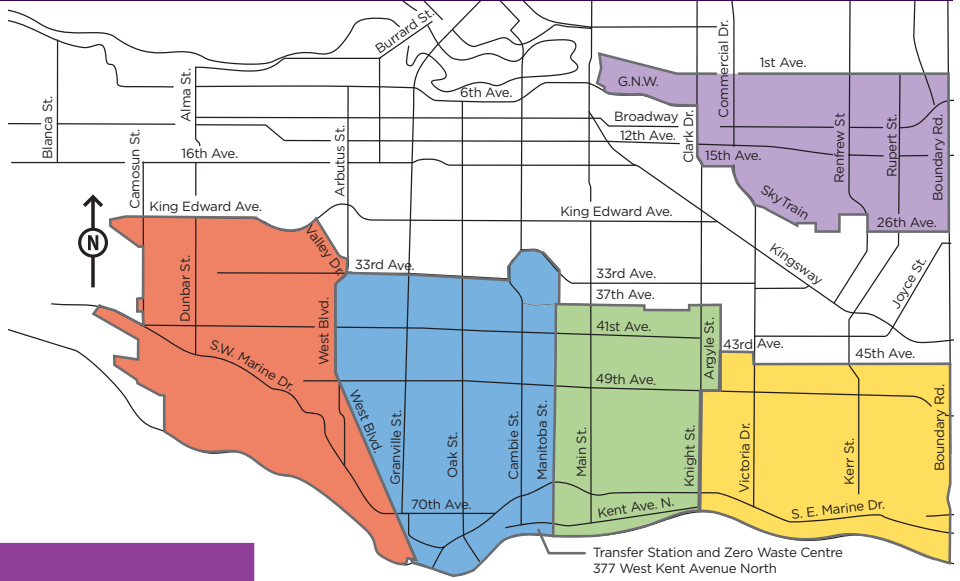

# SOUTH | 2022/23 GREEN BIN AND GARBAGE COLLECTION CALENDAR

REVISED: Bi-Weekly Green Bin collection between Dec. 19, 2022 to March 3, 2023

## HOW TO USE:

1. Find the coloured zone where your home is located.
2. Follow the colour-coded calendar for your collection days.
- 3a. If your collection day has a circle around it set out your garbage and green bin.
- 3b. If your collection day does not have a circle around it, set out only your green bin.
- 3c. If the calendar date does not have any background colour, do not set out any bins.

## LEGEND

- Statutory Holiday (no collection)
- Garbage Collection Day (set out both garbage and green bin)

🍃 Extra Leaf Collection\* [vancouver.ca/leaves](http://vancouver.ca/leaves)

🌲 Tree Chipping Event [vancouver.ca/christmastree](http://vancouver.ca/christmastree)

\*includes Christmas Tree collection in January

**NOTE: If your building is not located in the coloured area of the map, use NORTH schedule.**