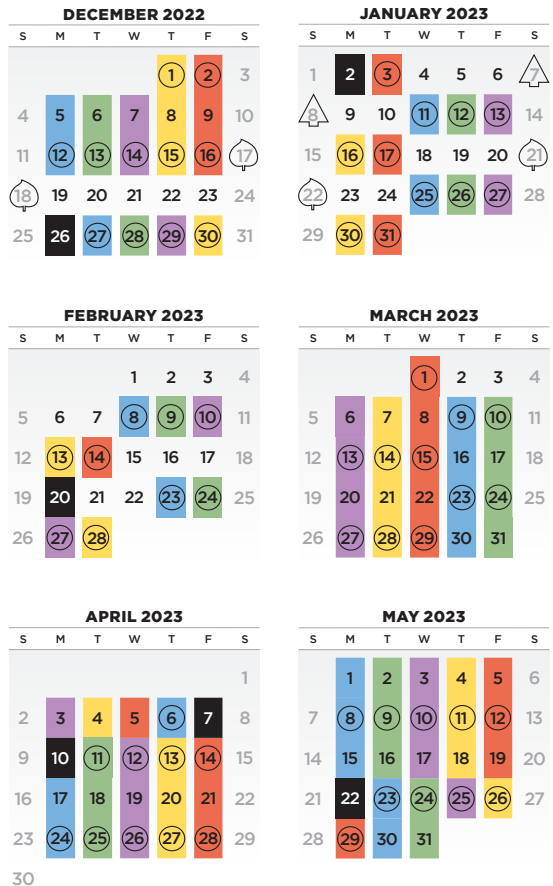

WASTE COLLECTION CALENDAR - SOUTH