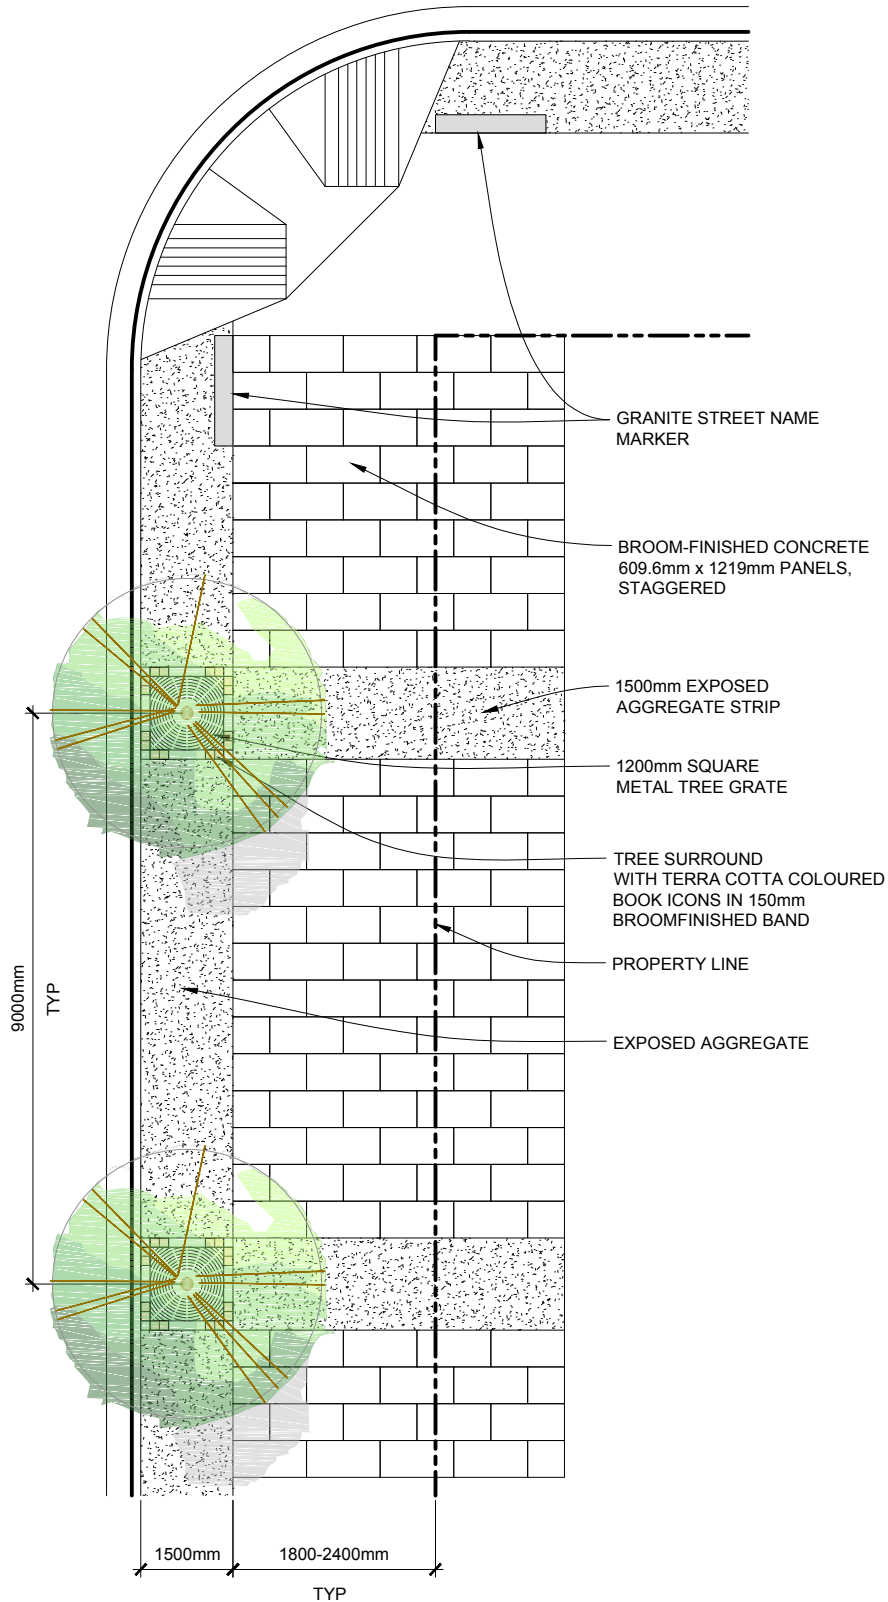

# HOMER STREET

ROBSON STREET

## STREETScape DESIGN DETAIL

### LIBRARY SQUARE - ROBSON STREET

SCALE: NTS  
 DATE: 2016-02-18  
 REV: 1.0  
 SDG-8B