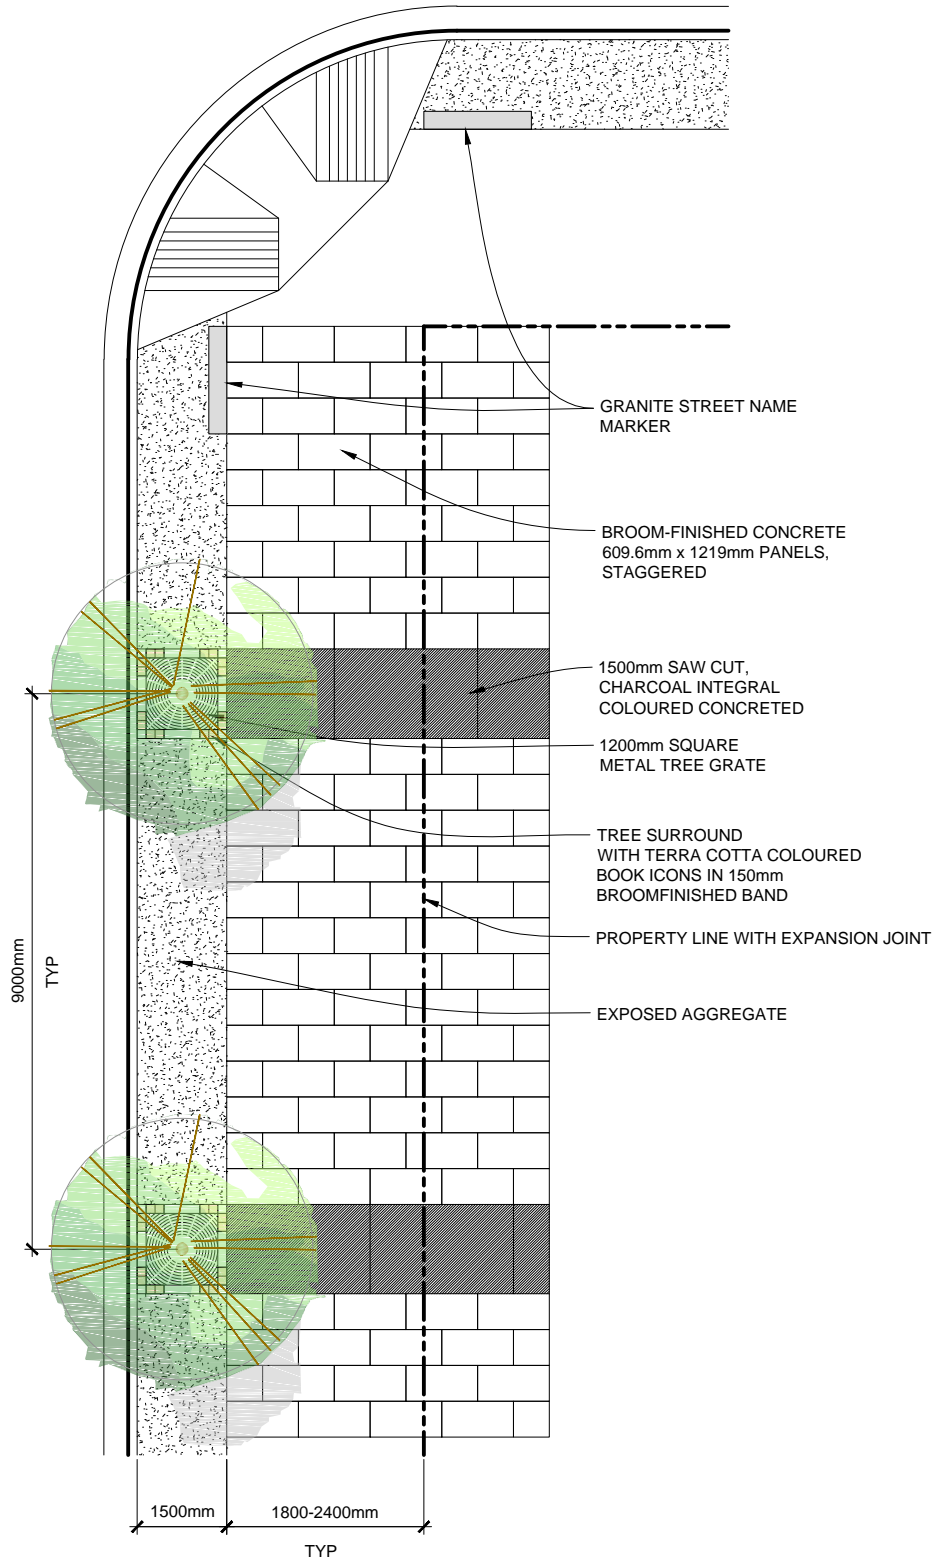

HOMER STREET

ROBSON STREET

STREETSCAPE DESIGN DETAIL

LIBRARY SQUARE - ROBSON STREET

SCALE: NTS

DATE: 2020-07-30

REV: 2.0

SDG-8B