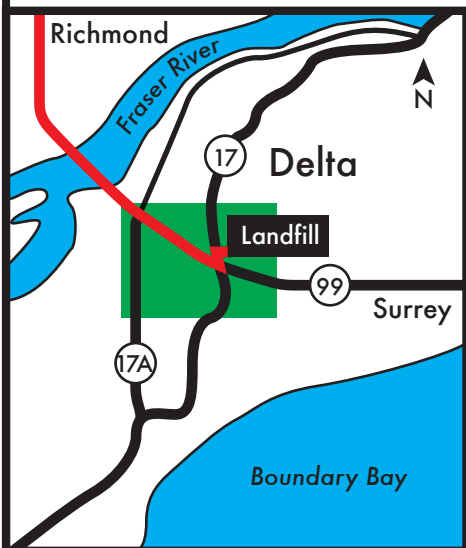

Vancouver to Landfill

River Road

Vancouver

HWY 17A

South Delta

HWY 99

HWY 17

Vancouver Landfill

Exit 26

Exit 13A

STOP

Surrey

 HWY 99 Entry Route