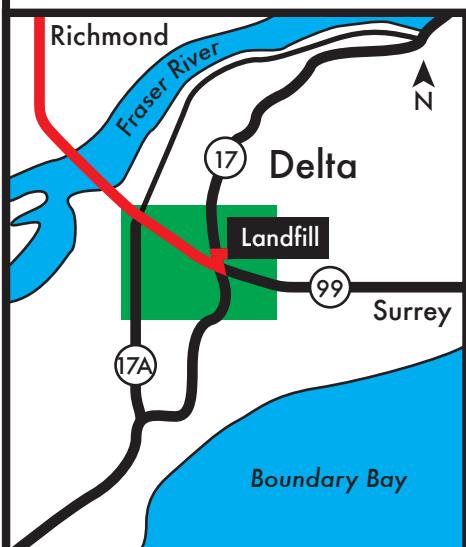

Vancouver to Landfill

River Road

Vancouver

HWY 17

HWY 17A

South Delta

HWY 99

Vancouver Landfill

Exit 26

Exit 13A

STOP

Surrey

 HWY 99 Entry Route