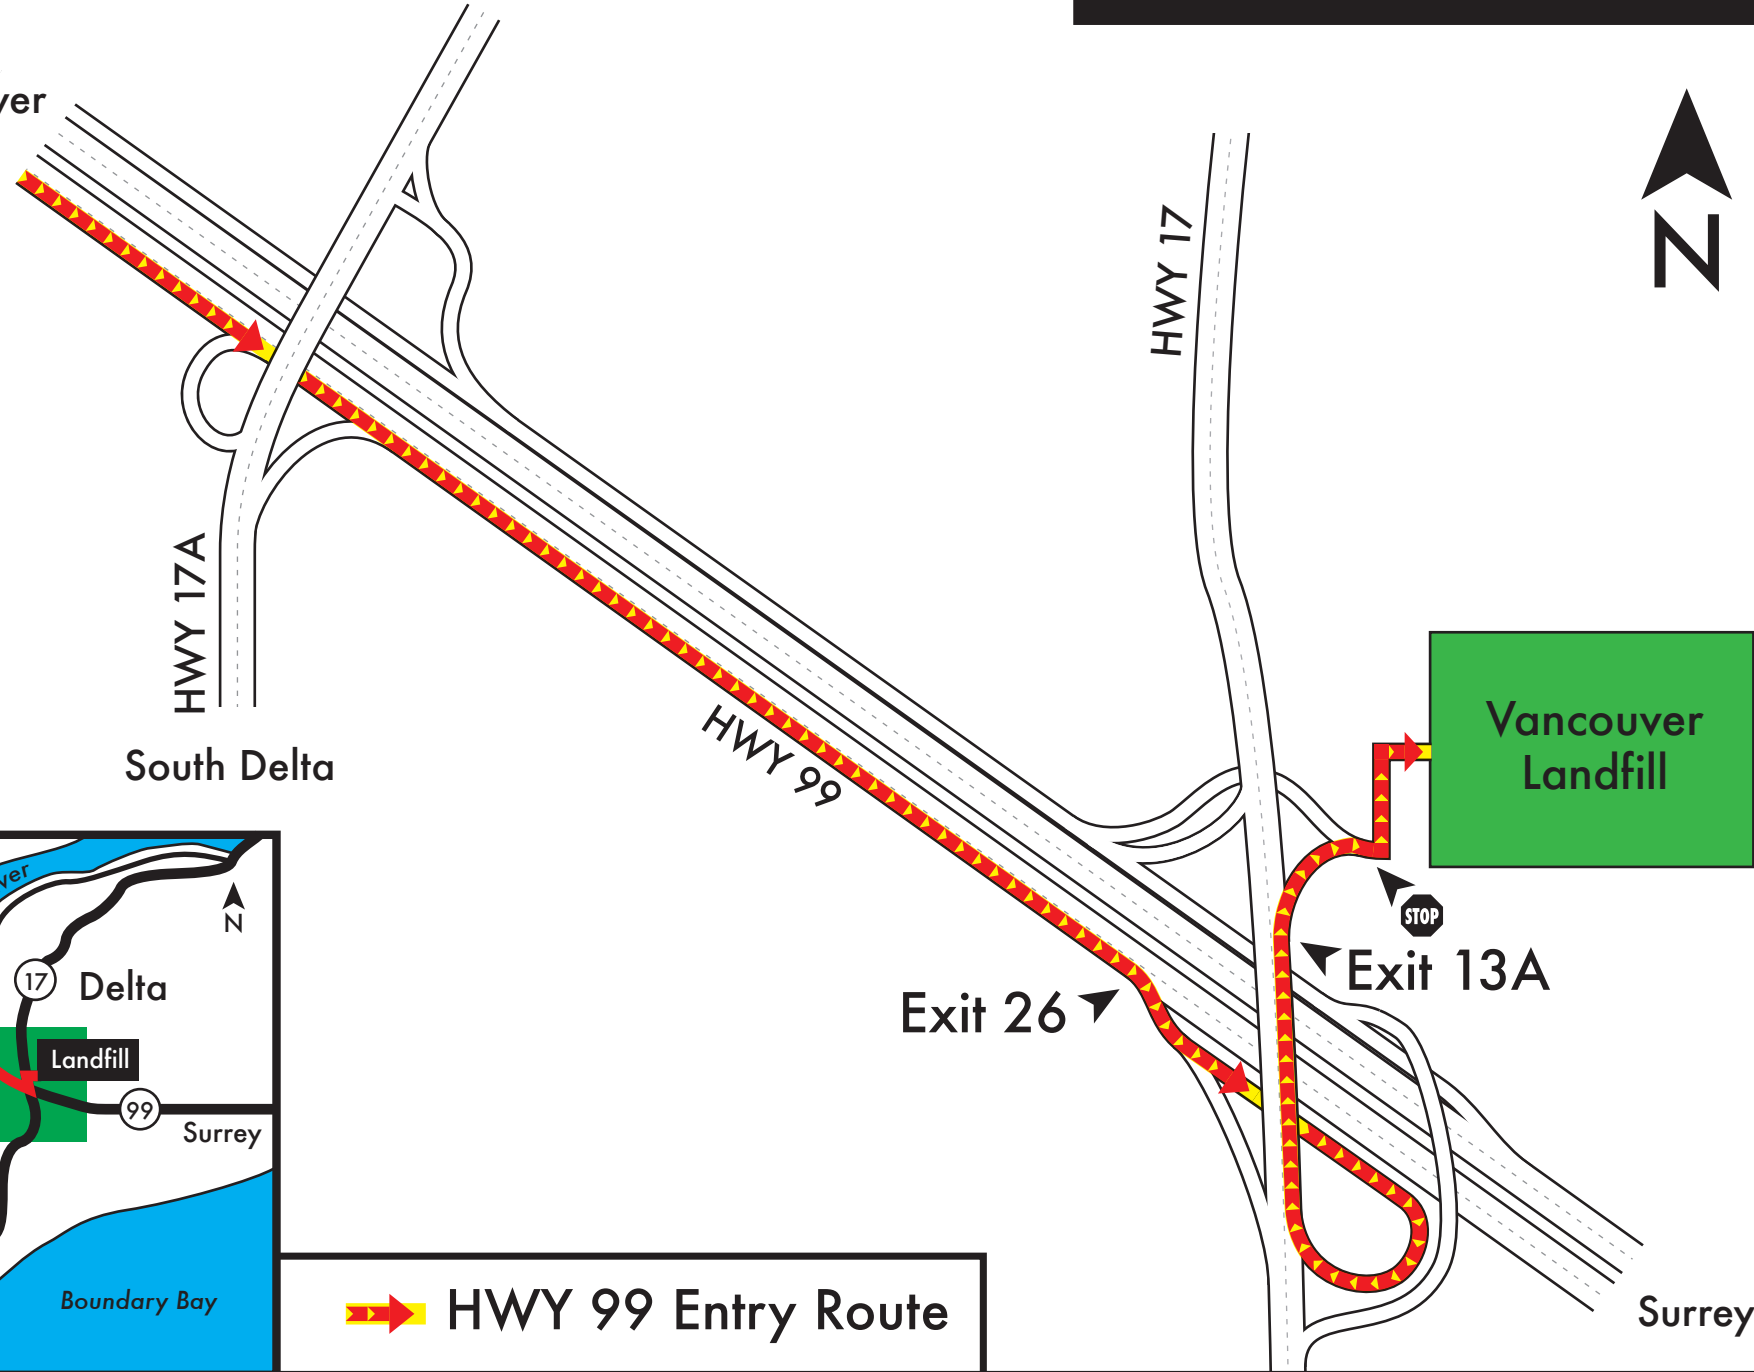

Vancouver to Landfill

River Road

Vancouver

HWY 17A

South Delta

HWY 99

HWY 17

Vancouver Landfill

Exit 26

Exit 13A

STOP

Surrey

 HWY 99 Entry Route