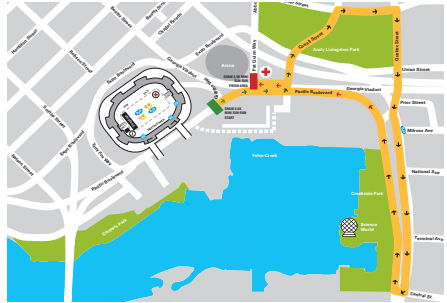

IMPORTANT ADVISORY

Sun Run road closures in effect SUNDAY, APRIL 16

Run begins at Georgia and Thurlow, continues west on Georgia to Denman, south on Denman to beach Ave, southeast on Beach to Pacific, south over the Burrard Bridge, south on Burrard to 3rd Ave, east on 3rd to Fir, south on Fir to 4th Ave, east on 4th to 6th Ave, east on 6th Ave under the Cambie Bridge to 3rd Ave, east, 3rd Ave to Columbia, South on Columbia St to 6th Ave, East on 6th Ave to Quebec Ave, North on Quebec Ave to Terminal and continue on Pacific BLVD to Griffiths way to finish.

CLOSURES:

Georgia - from the Causeway to Pender 08:00 – 11:00
Denman - from Georgia to Beach Ave 08:00 – 11:00
Beach Ave – from Denman to Jervis 08:30 – 11:30
Pacific Ave - From Jervis to Hornby 08:30 – 11:30
Burrard St – Davie to the Burrard Bridge 08:00 to 11:30
Burrard Bridge – full closure 08:00 to 11:30

BURRARD BRIDGE – 08:00 hrs to 12:00 hrs

W 6th Ave East Exit 08:30 – 12:00
Burrard Street – Bridge to West 3rd 08:30 – 12:00
W 3rd Ave – Burrard to Fir 08:30 – 12:00
Fir St – W 3rd Ave to W 4th Ave 08:30 – 12:00
W 4th Ave/W 6th Ave – 08:30 – 12:30
Pine to 3rd & Alberta
Cambie Bridge – Pacific Ave Exit ramp 05:00 – 13:30
Cambie Bridge – 6th Ave East 08:30 – 12:30
West 3rd Ave – 2nd Ave to Columbia 08:30 – 12:30
Columbia – From 3rd to 6th ave 08:30 – 13:00
6th Ave – From Columbia to Quebec 08:30 – 13:00
Quebec – From 6th to Terminal 08:30 – 13:30
Pacific Blvd – From Terminal to Griffiths Way 08:00 – 13:30

MINI SUN RUN – Road Closures

Pacific Blvd – from Nelson to Carrall 05:00 – 13:30
Pacific Blvd – from Pat Quin Way to Quebec 07:00 – 13:30
Quebec – from National to Prior 07:30 – 09:00
Pat Quin Way – from Expo Blvd to Pacific Blvd 05:00 – 13:30
Carrall – from Keefer to Pacific Blvd 07:00 – 09:00
Carrall- From Expo to Pacific Blvd 07:00 – 13:30
Expo Blvd – from Quebec to Pat Quin Way 07:00 – 09:00
E/bound Pacific Blvd. Exit Ramp - from Cambie Bridge 05:00 – 13:30
Cambie Bridge – Pacific Ave Exit 05:00 – 13:00