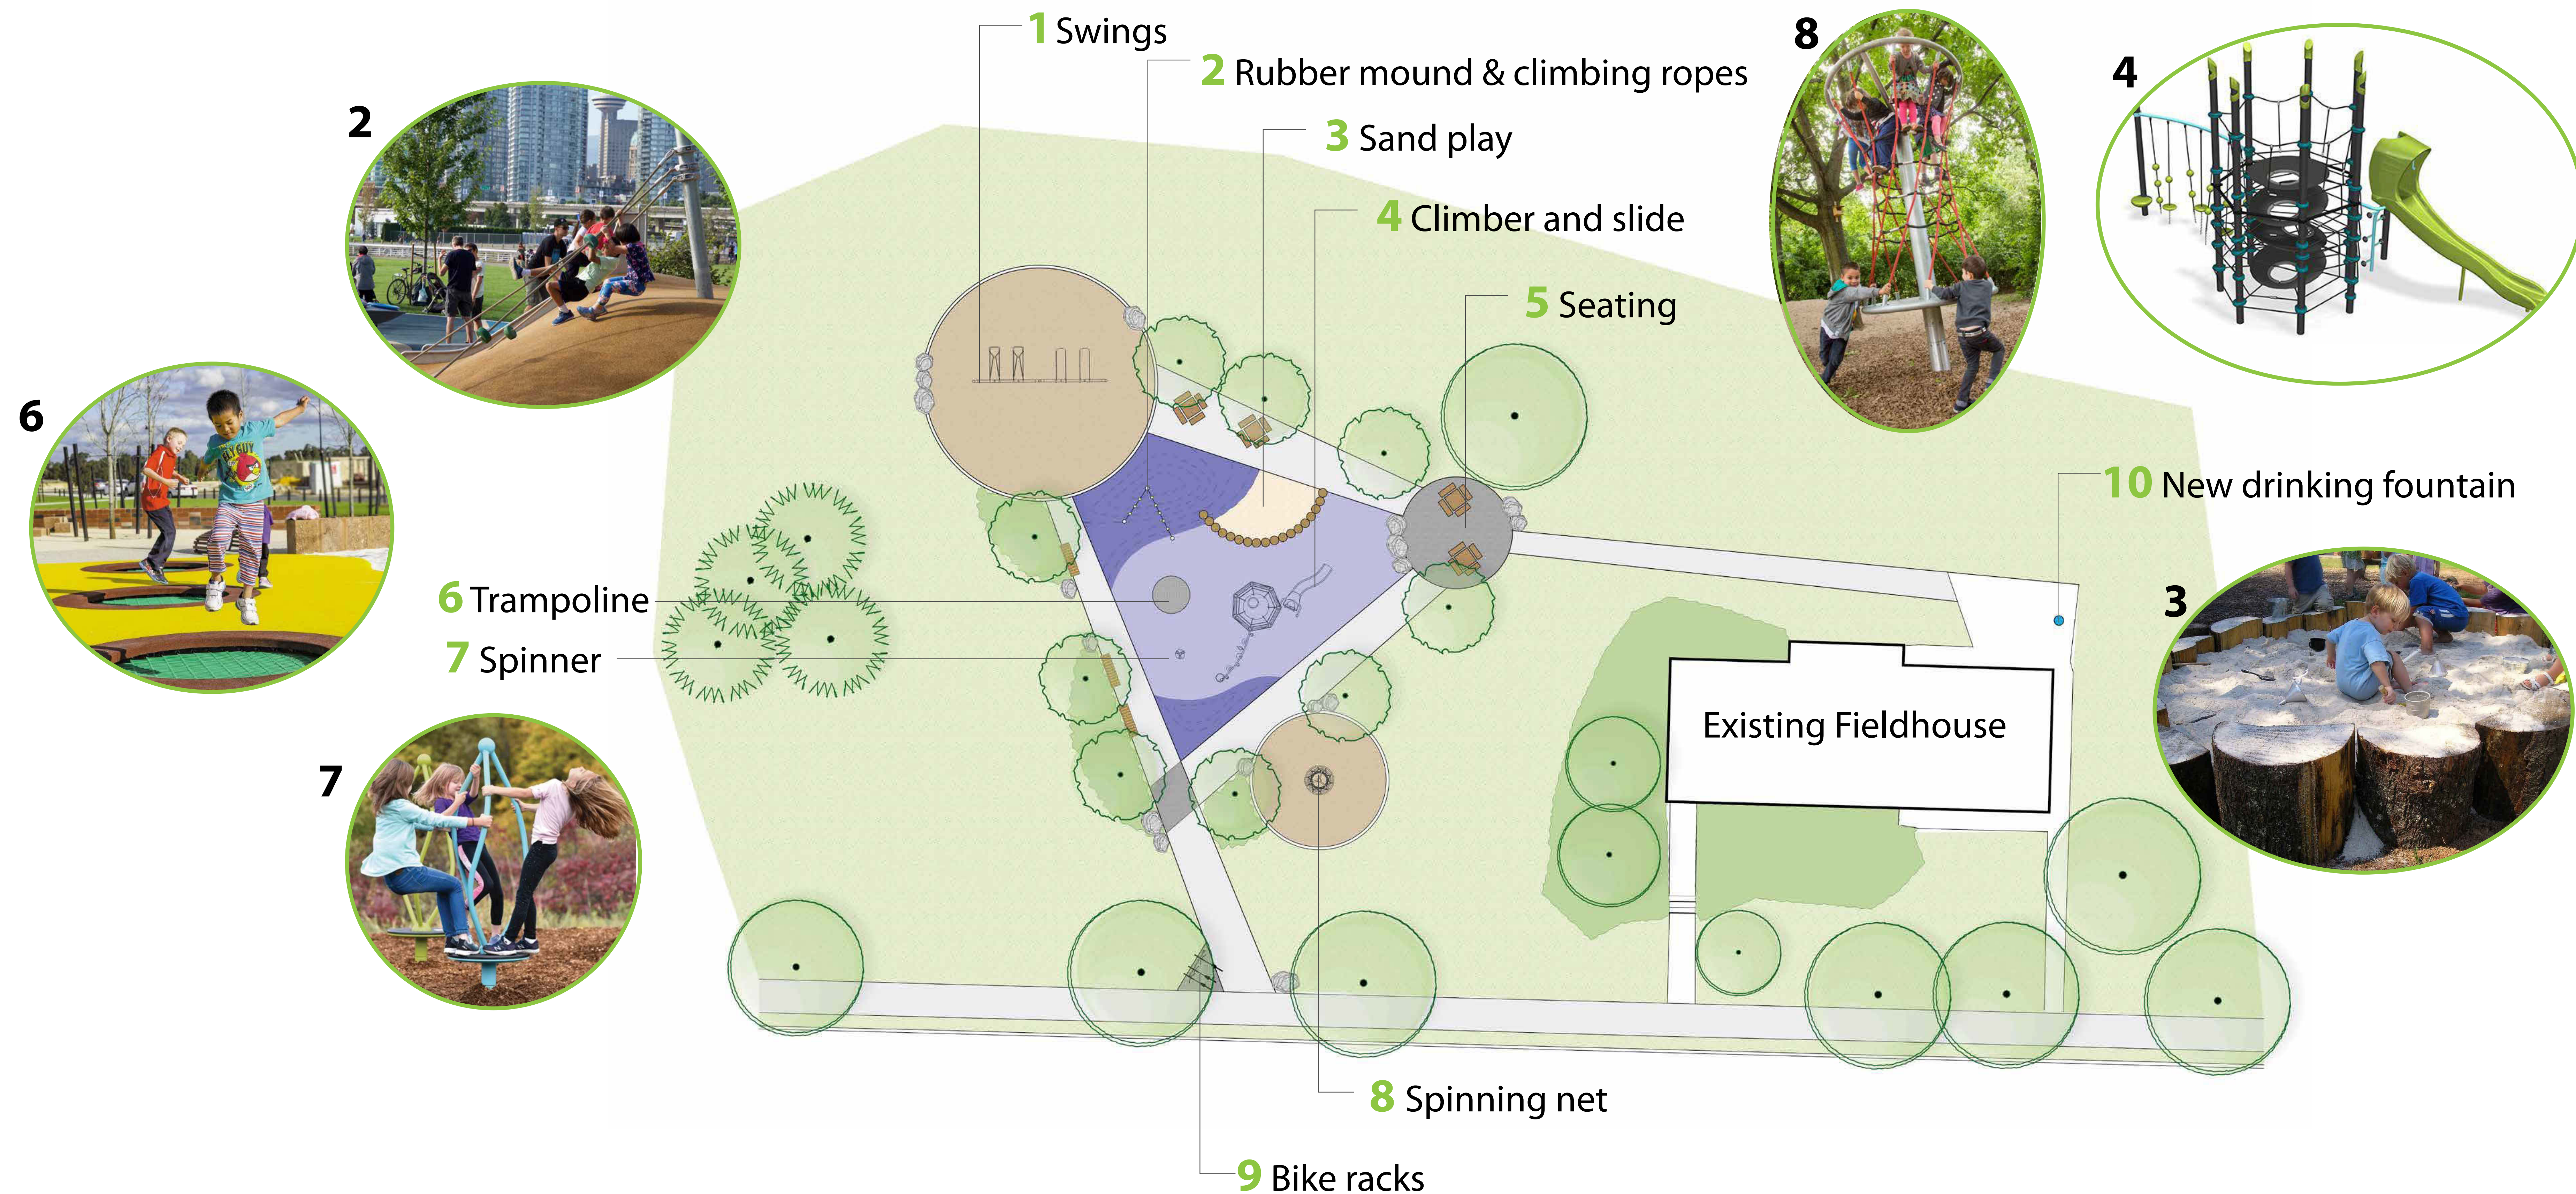

Winona Park Playground Replacement

What's Happening:

The Vancouver Park Board is replacing the playground in Winona Park. The new playground will be located on the south side of the fieldhouse and will include: swings, climbing structure with slide, spinning net, trampoline, rubberized mound with climbing ropes, and sand play. The replacement will also include benches and picnic tables, bike racks, shade trees and replacement of the drinking fountain.

Construction will take place in summer 2019.

For Further Information:

Lehran Hache, Landscape Architect
T: 604.257.8472
E: Lehran.hache@vancouver.ca

@ParkBoard

/ParkBoard

/VanParkBoard

vancouver.ca/parks