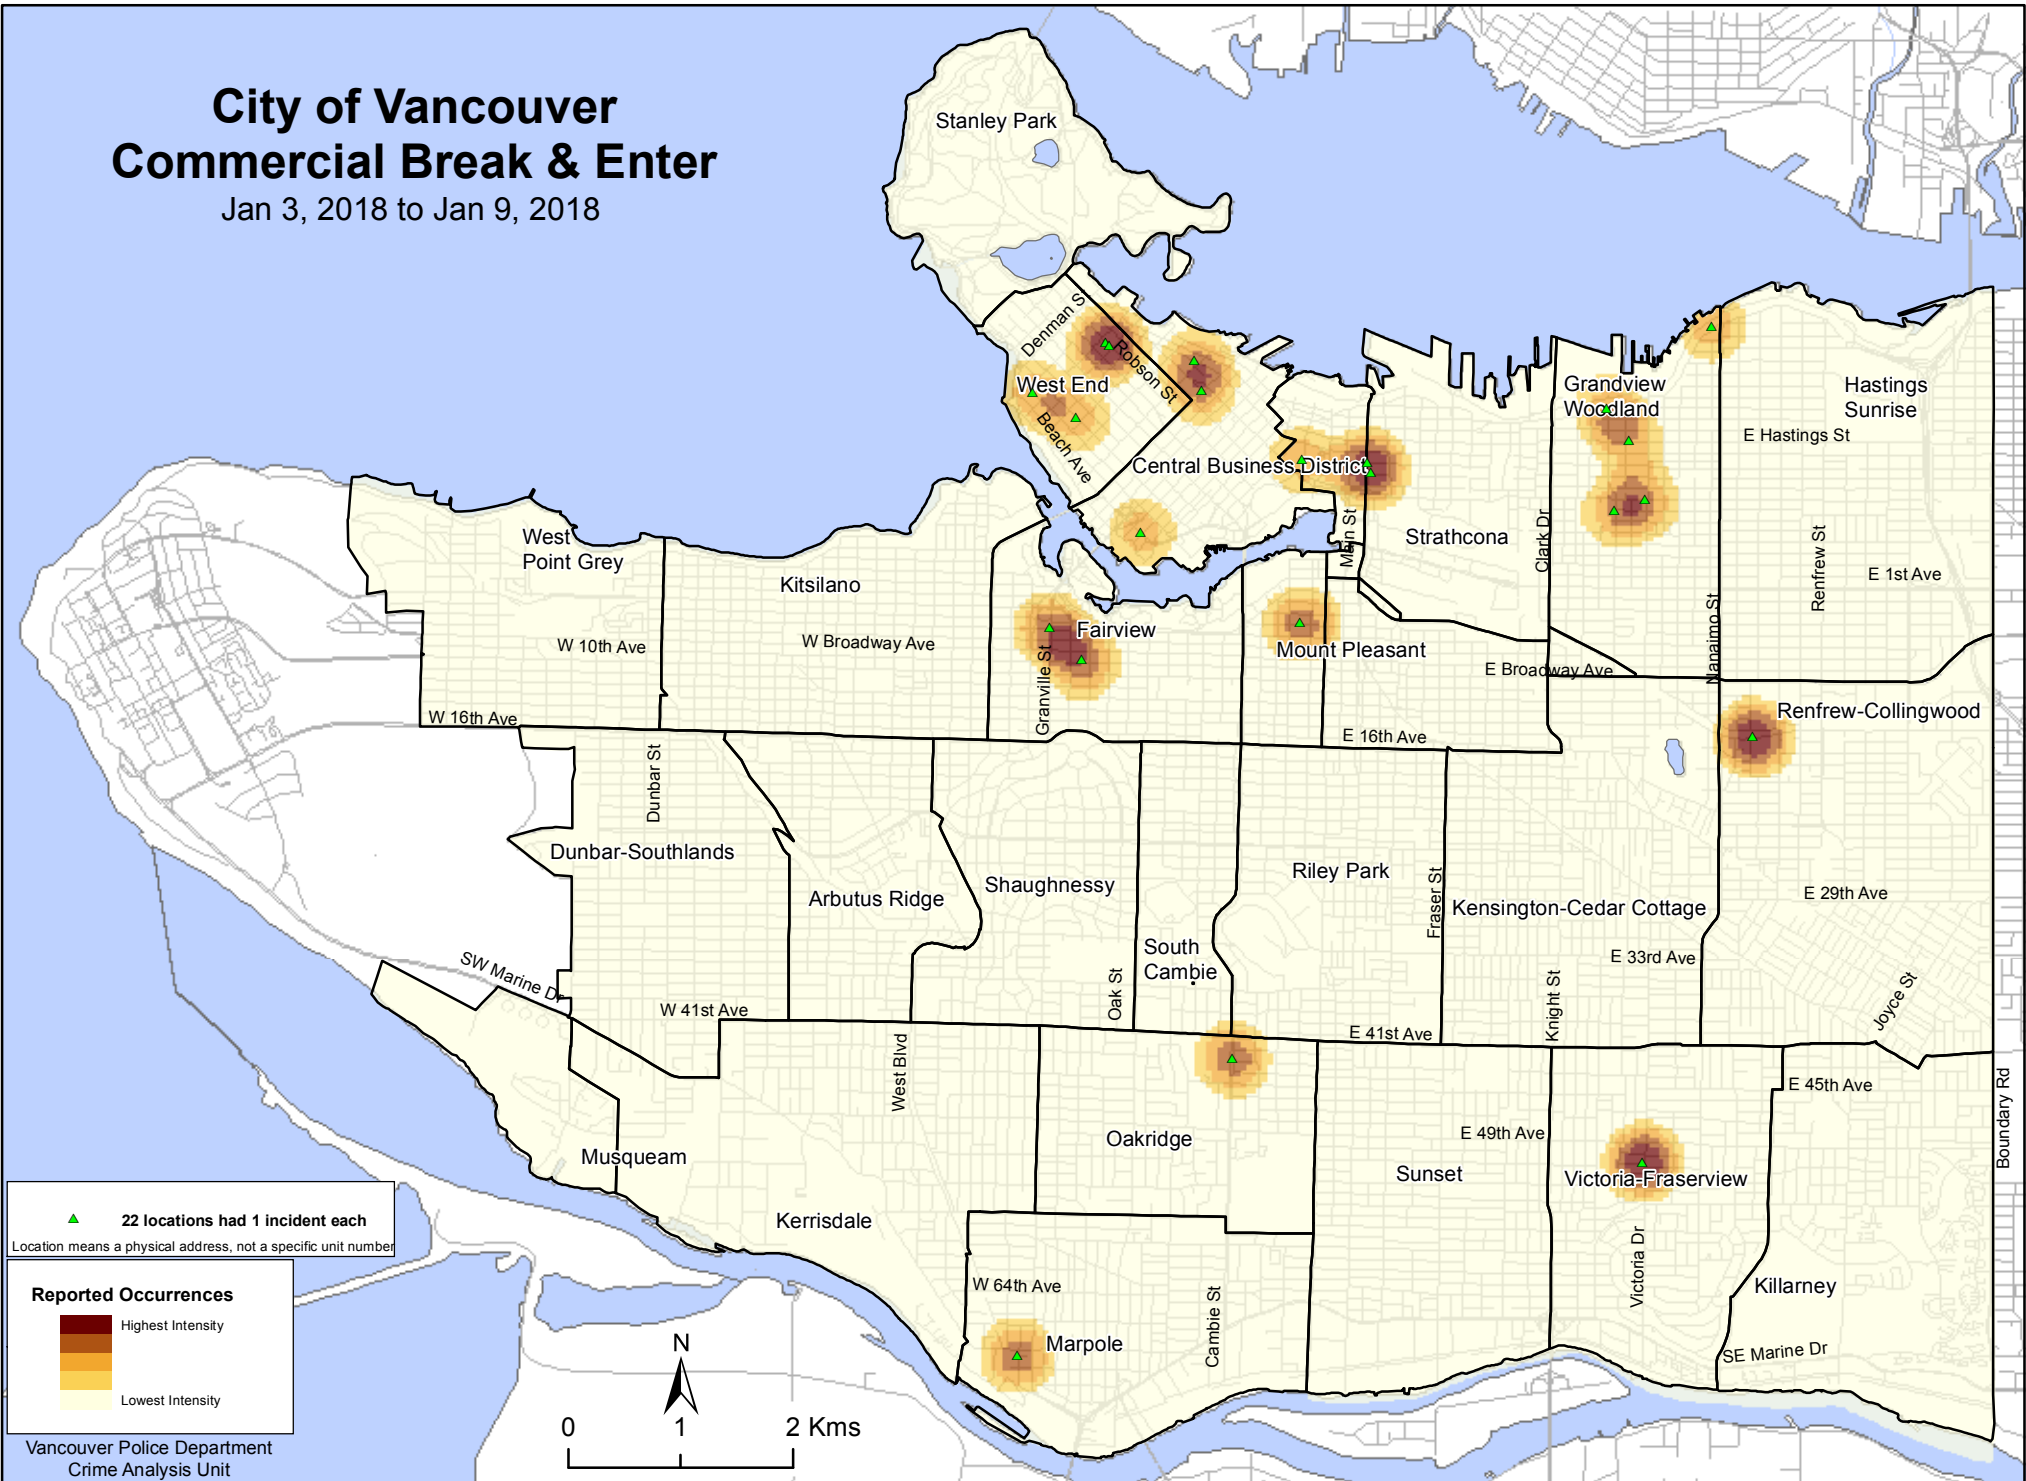

# City of Vancouver Commercial Break & Enter

Jan 3, 2018 to Jan 9, 2018

▲ 22 locations had 1 incident each  
Location means a physical address, not a specific unit number

**Reported Occurrences**

	Highest Intensity
	Lowest Intensity