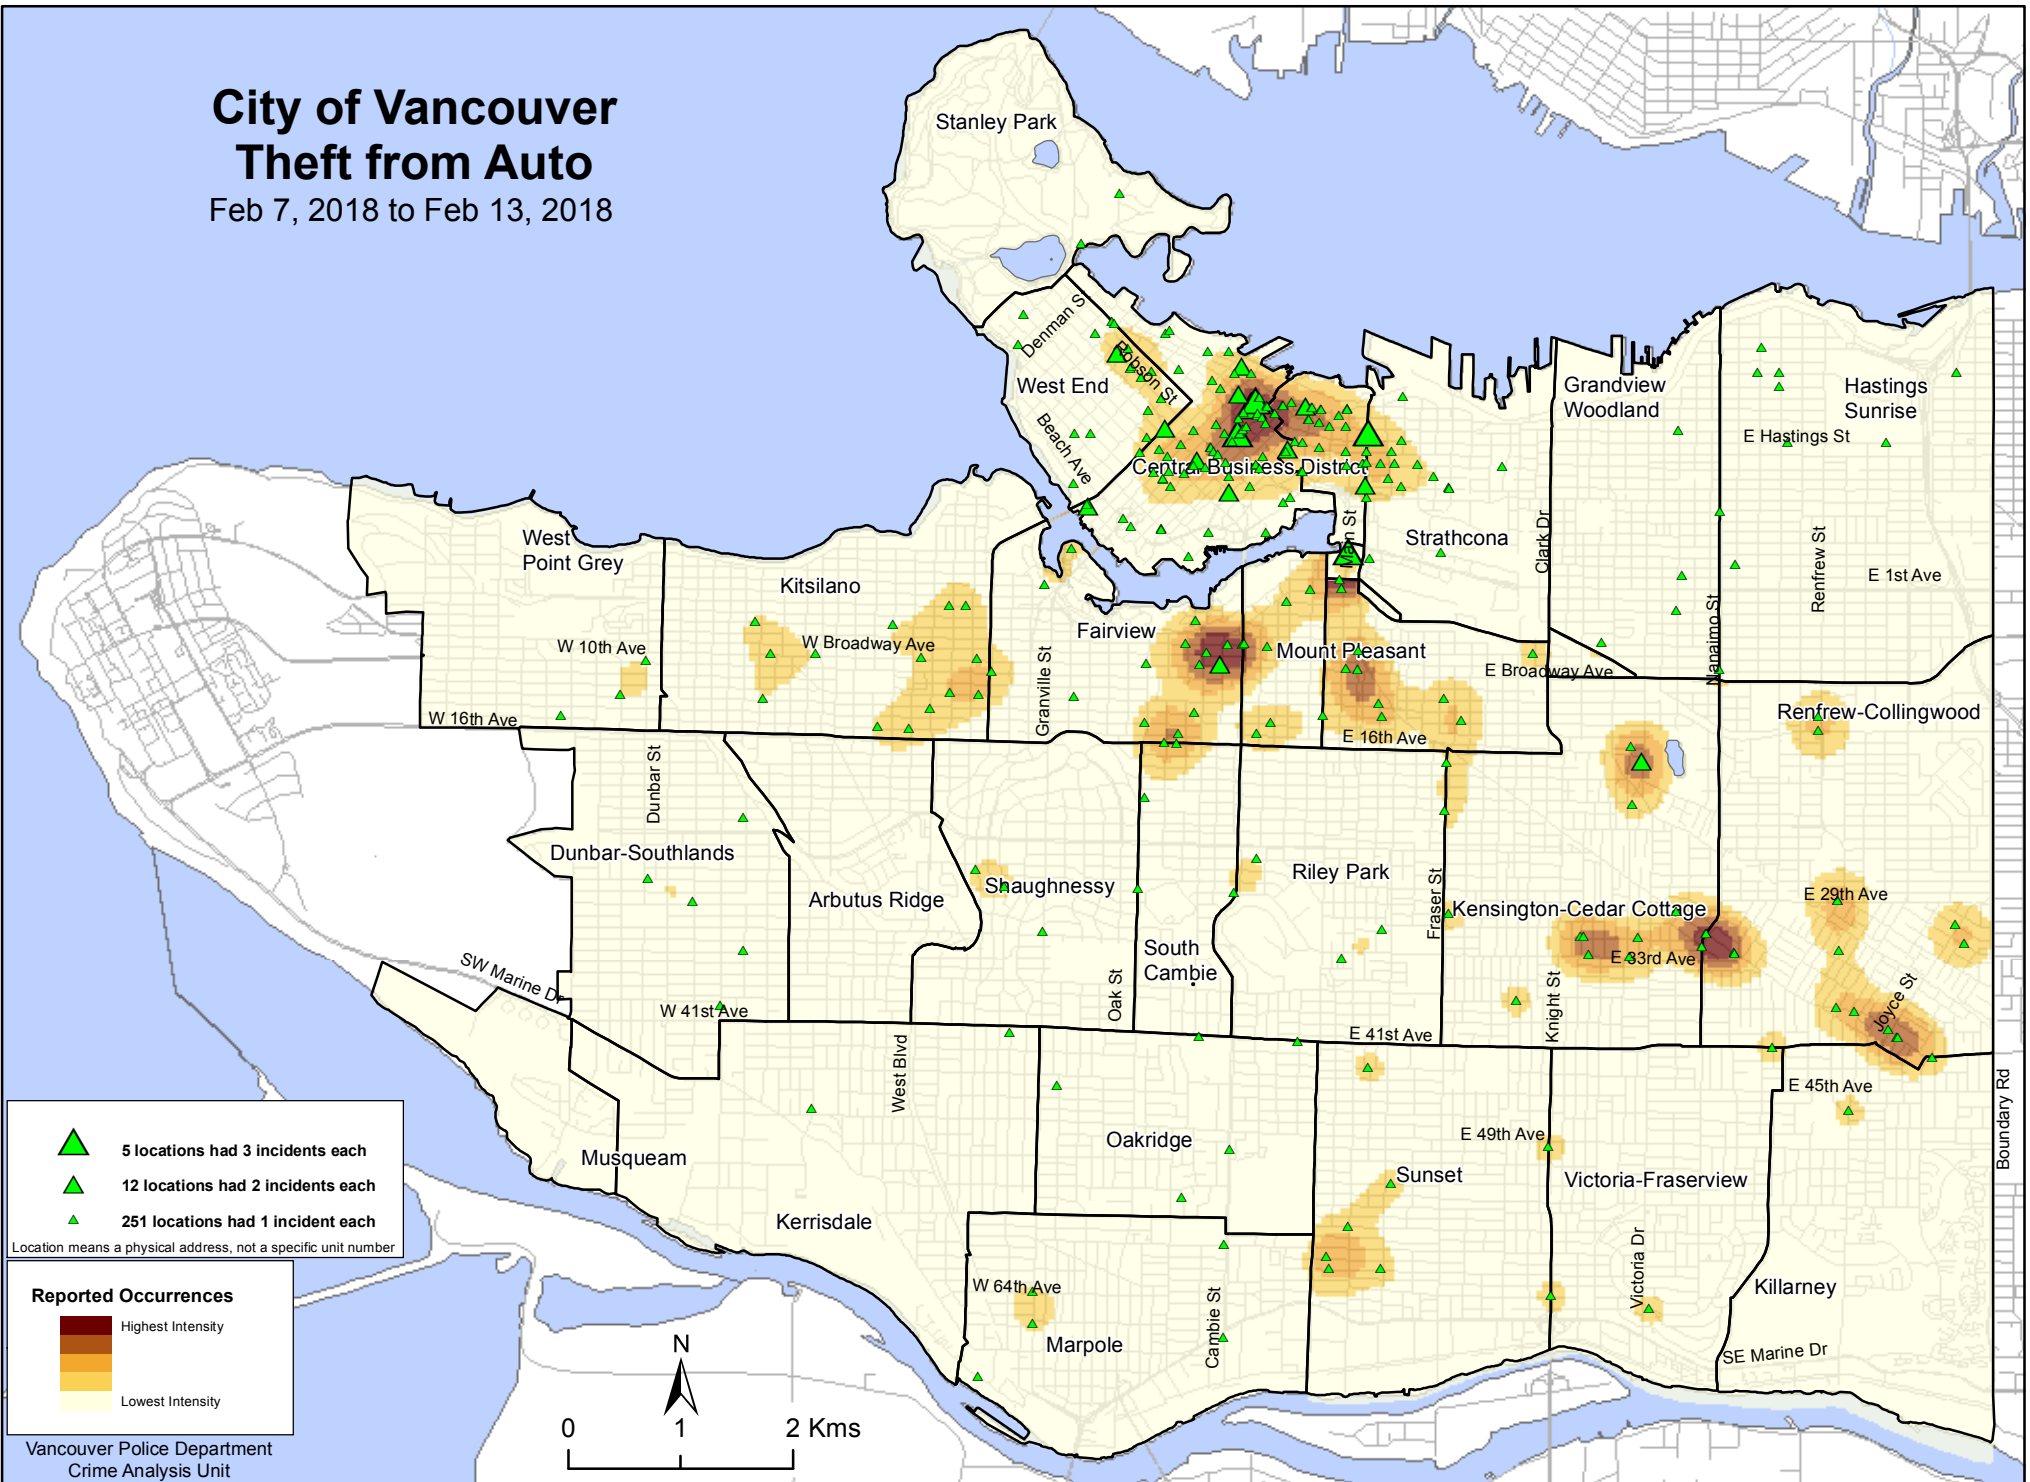

City of Vancouver Theft from Auto

Feb 7, 2018 to Feb 13, 2018

▲ 5 locations had 3 incidents each
▲ 12 locations had 2 incidents each
▲ 251 locations had 1 incident each
Location means a physical address, not a specific unit number

Reported Occurrences
Highest Intensity
Lowest Intensity

Vancouver Police Department
Crime Analysis Unit