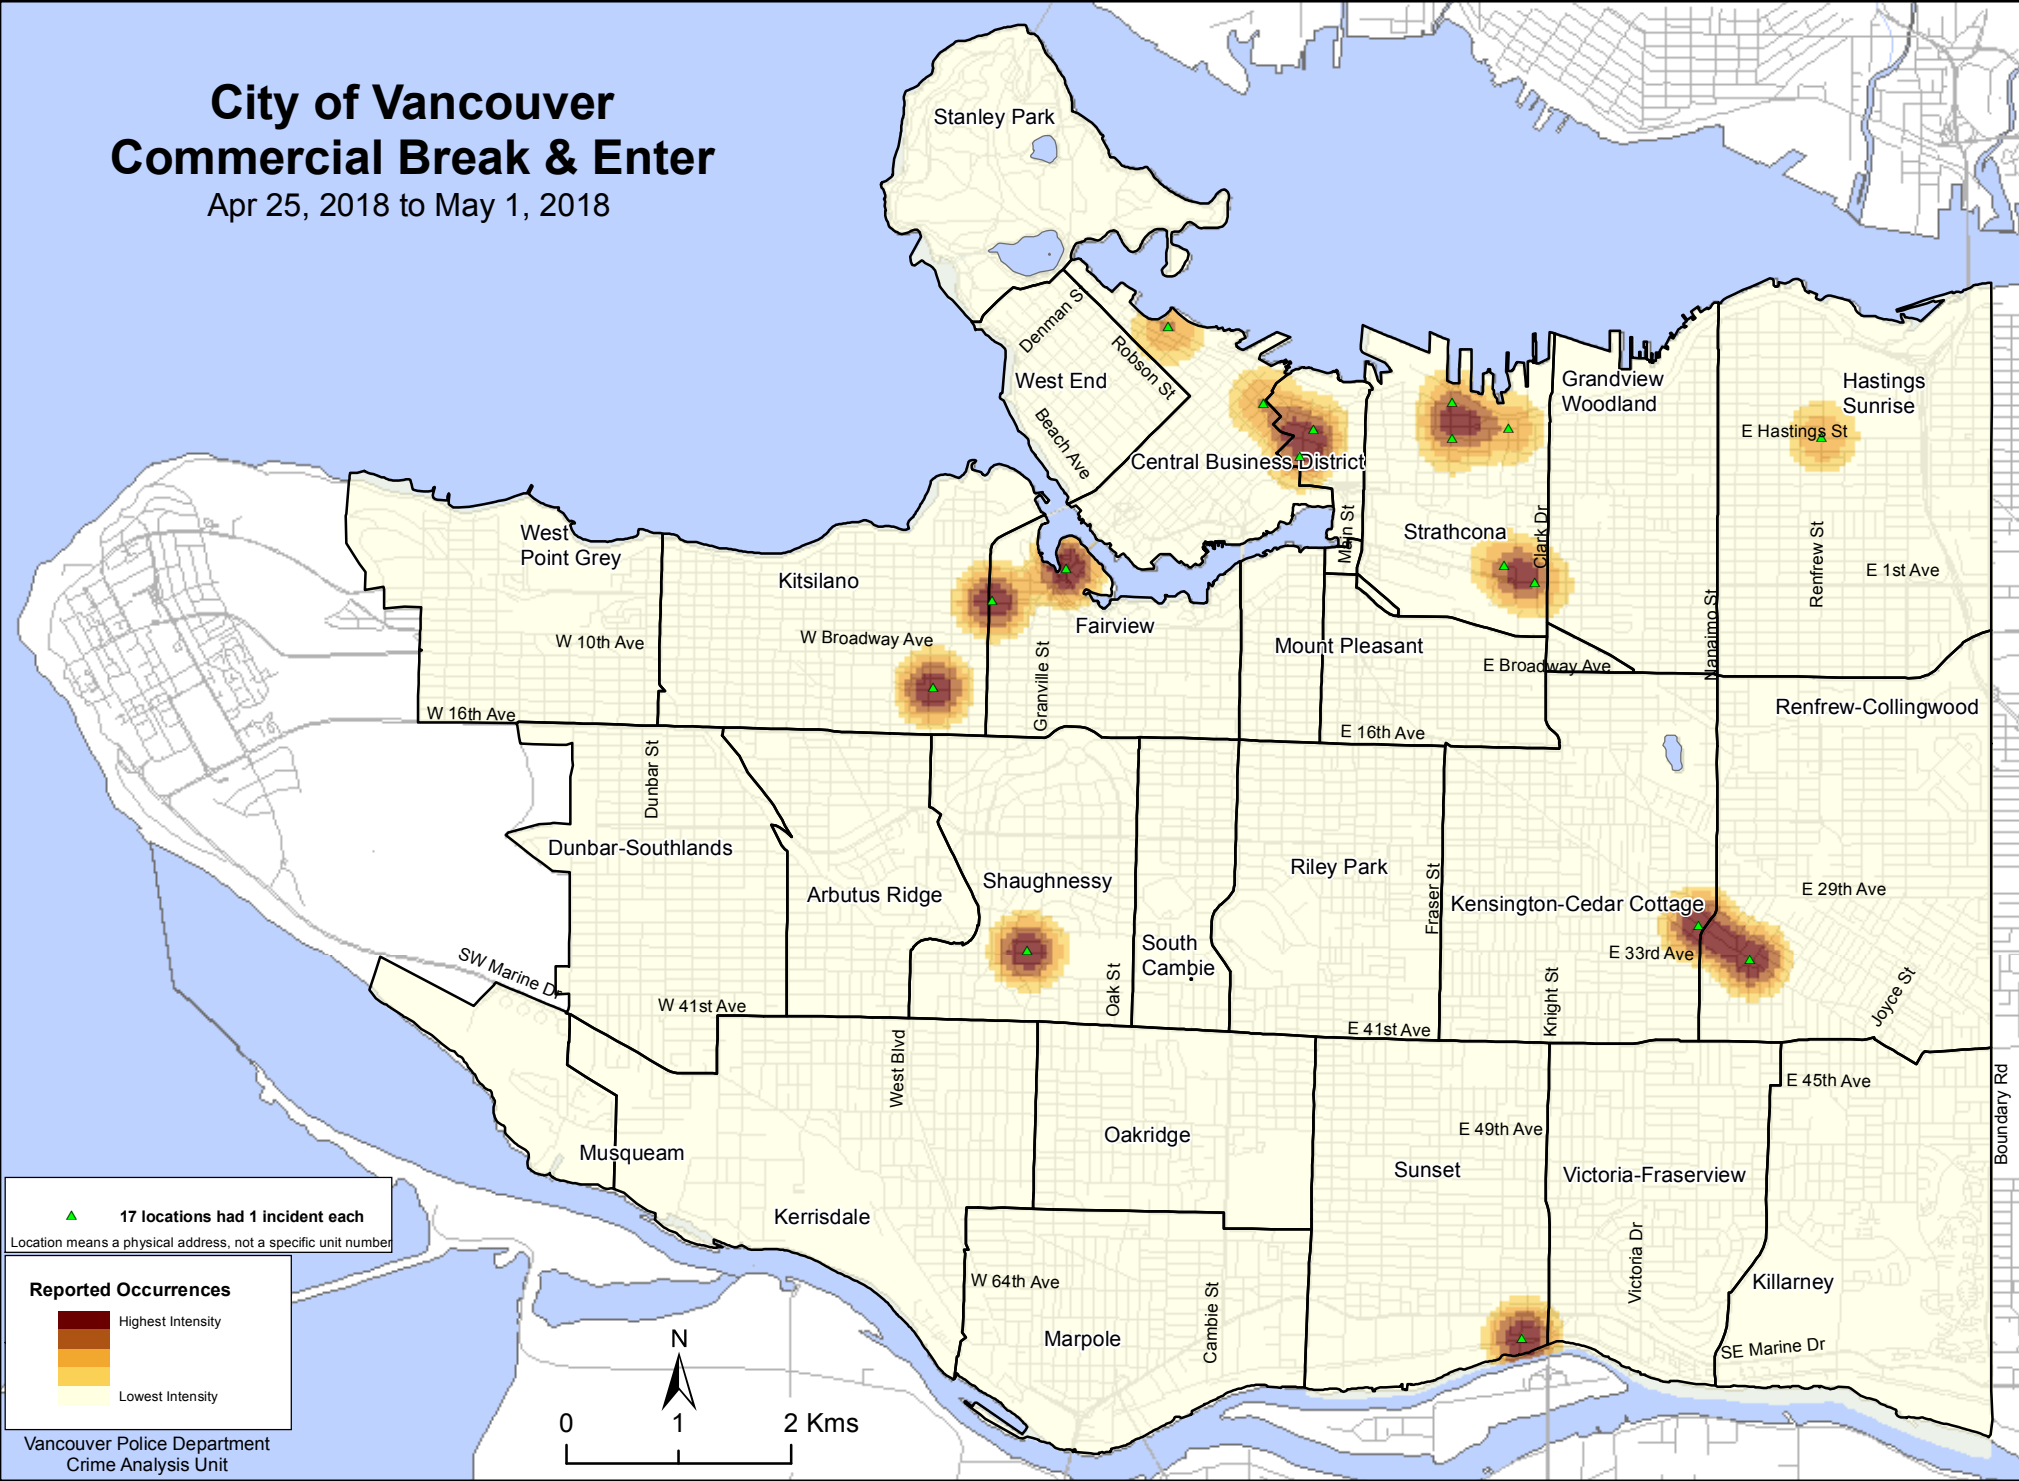

City of Vancouver Commercial Break & Enter

Apr 25, 2018 to May 1, 2018

▲ 17 locations had 1 incident each
Location means a physical address, not a specific unit number

Reported Occurrences

	Highest Intensity
	Lowest Intensity

Vancouver Police Department
Crime Analysis Unit