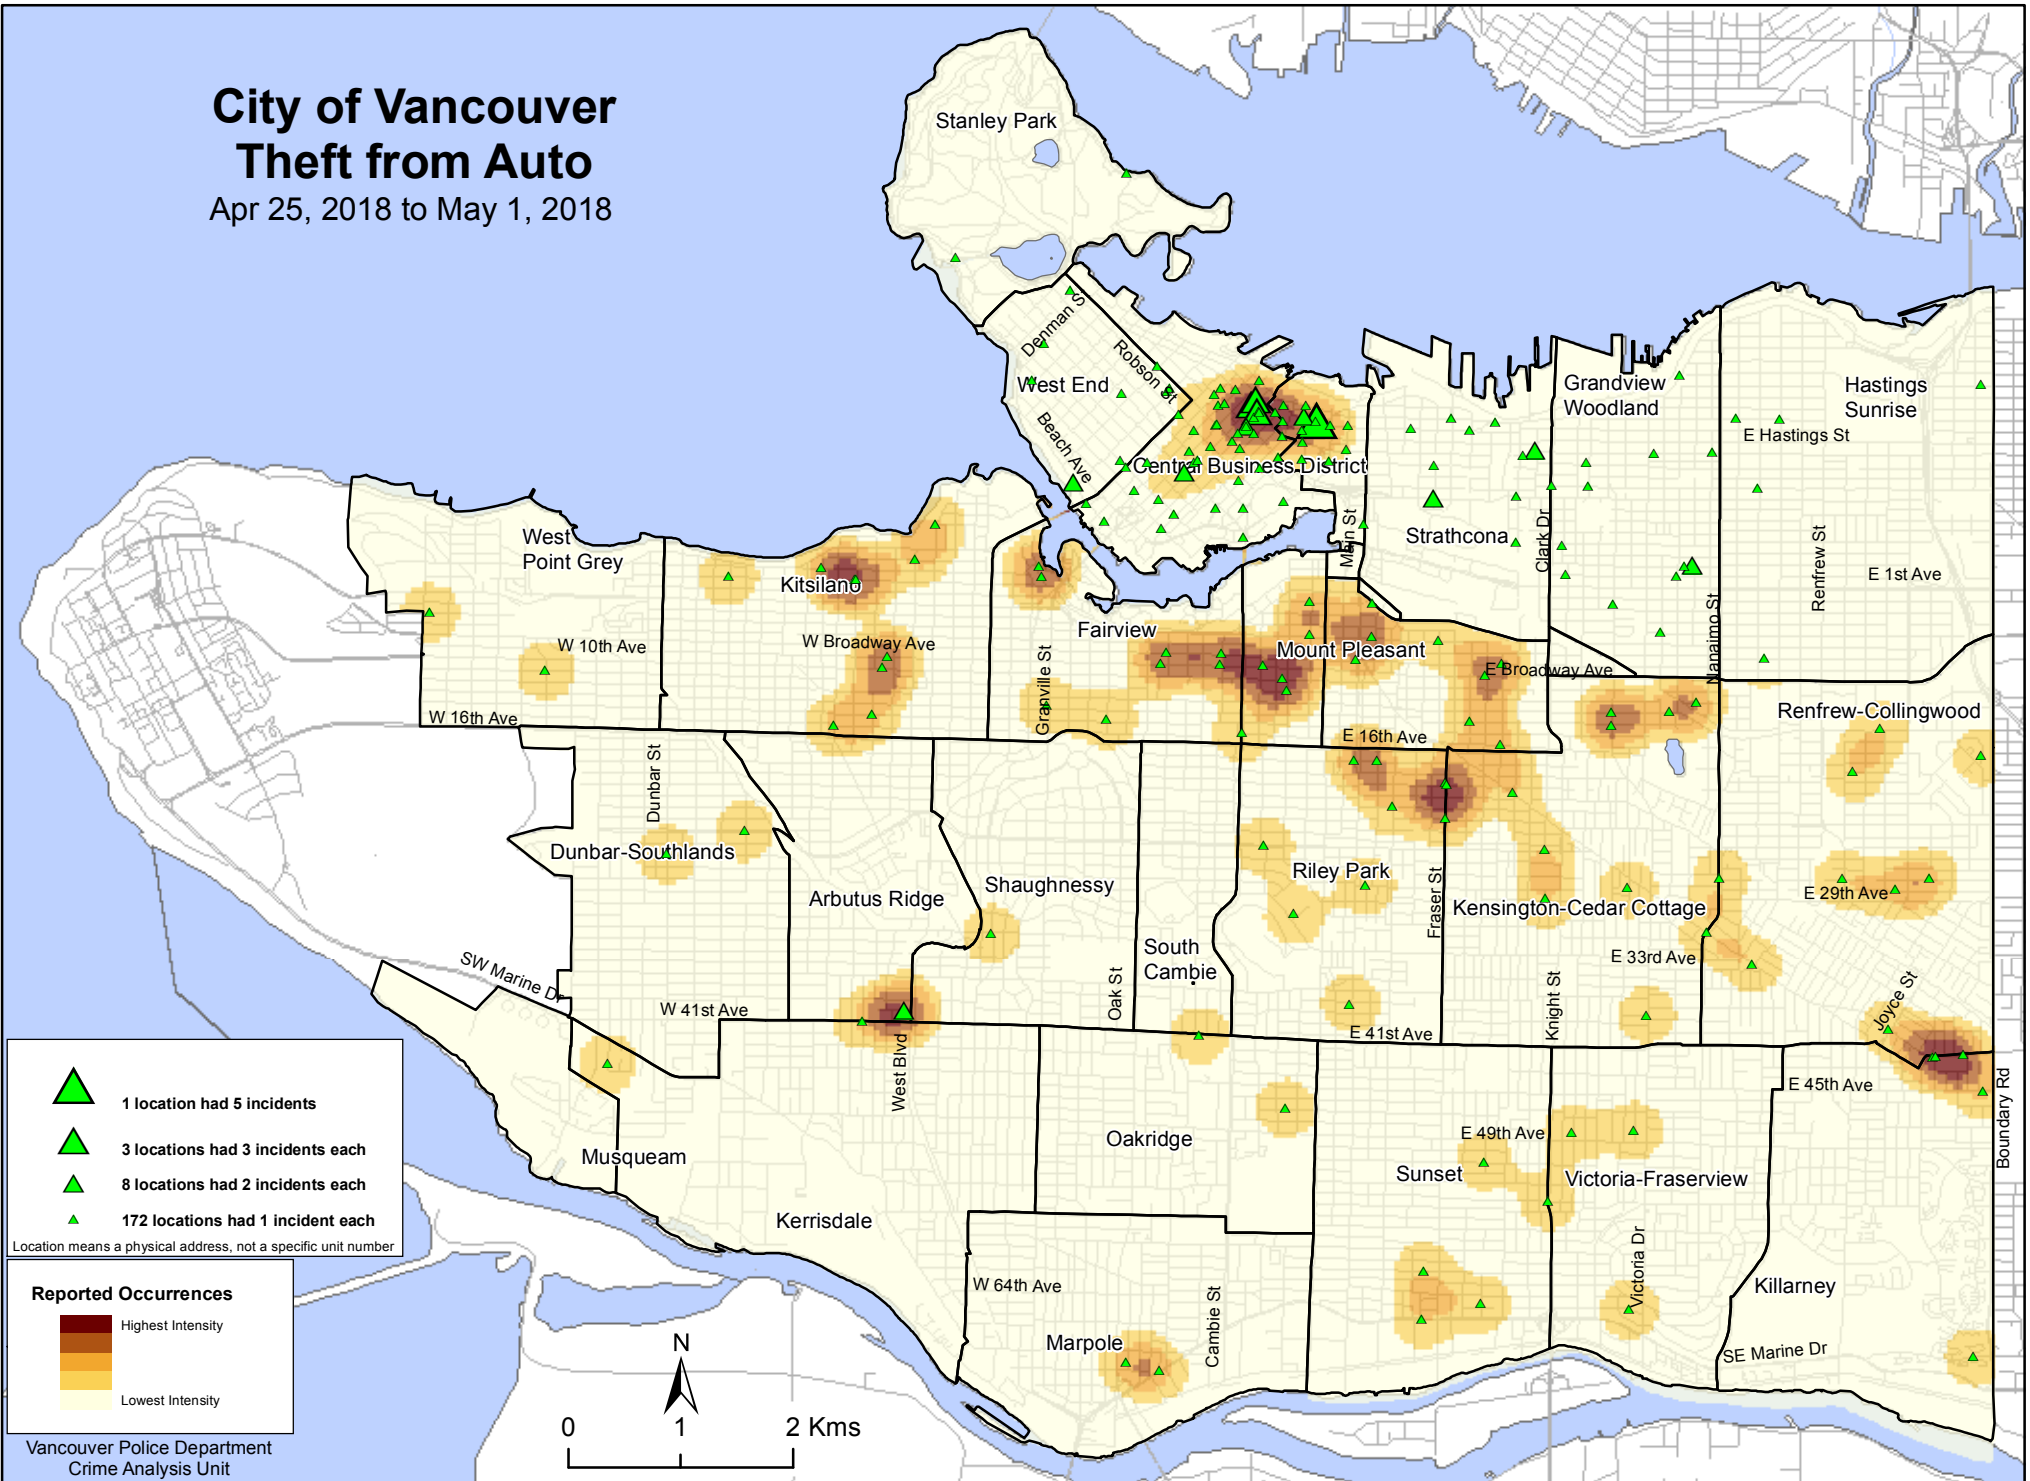

# City of Vancouver Theft from Auto

Apr 25, 2018 to May 1, 2018

-  1 location had 5 incidents
-  3 locations had 3 incidents each
-  8 locations had 2 incidents each
-  172 locations had 1 incident each

Location means a physical address, not a specific unit number

**Reported Occurrences**

-  Highest Intensity
-  Lowest Intensity

Vancouver Police Department  
Crime Analysis Unit