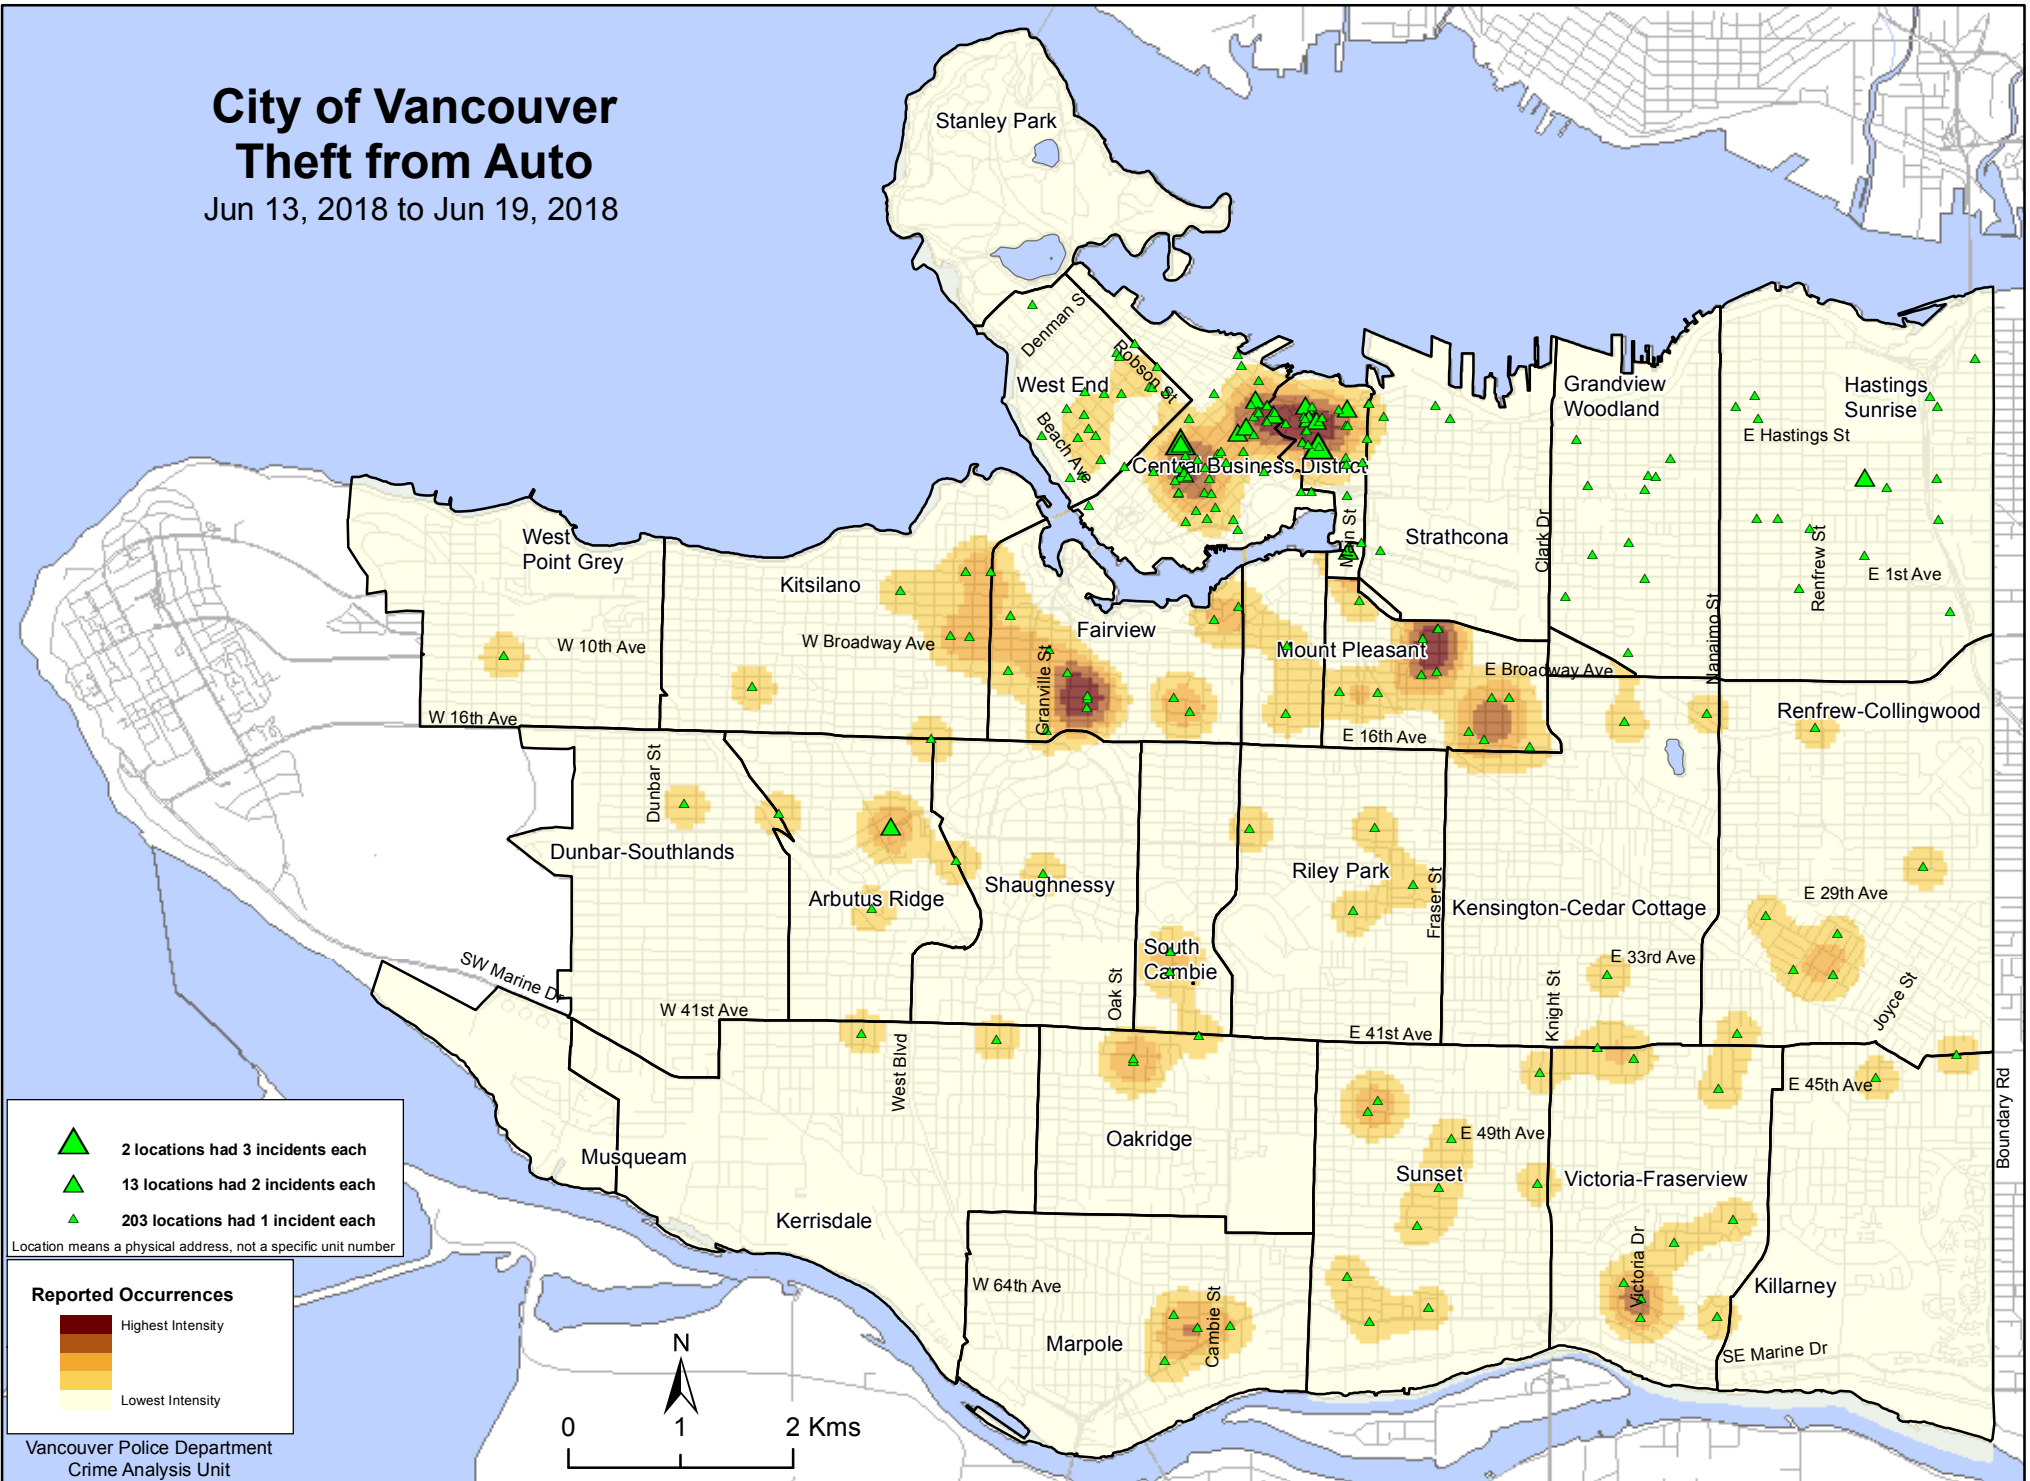

City of Vancouver Theft from Auto

Jun 13, 2018 to Jun 19, 2018

▲ 2 locations had 3 incidents each
▲ 13 locations had 2 incidents each
▲ 203 locations had 1 incident each
 Location means a physical address, not a specific unit number

Reported Occurrences

Highest Intensity
 Lowest Intensity

Vancouver Police Department
Crime Analysis Unit