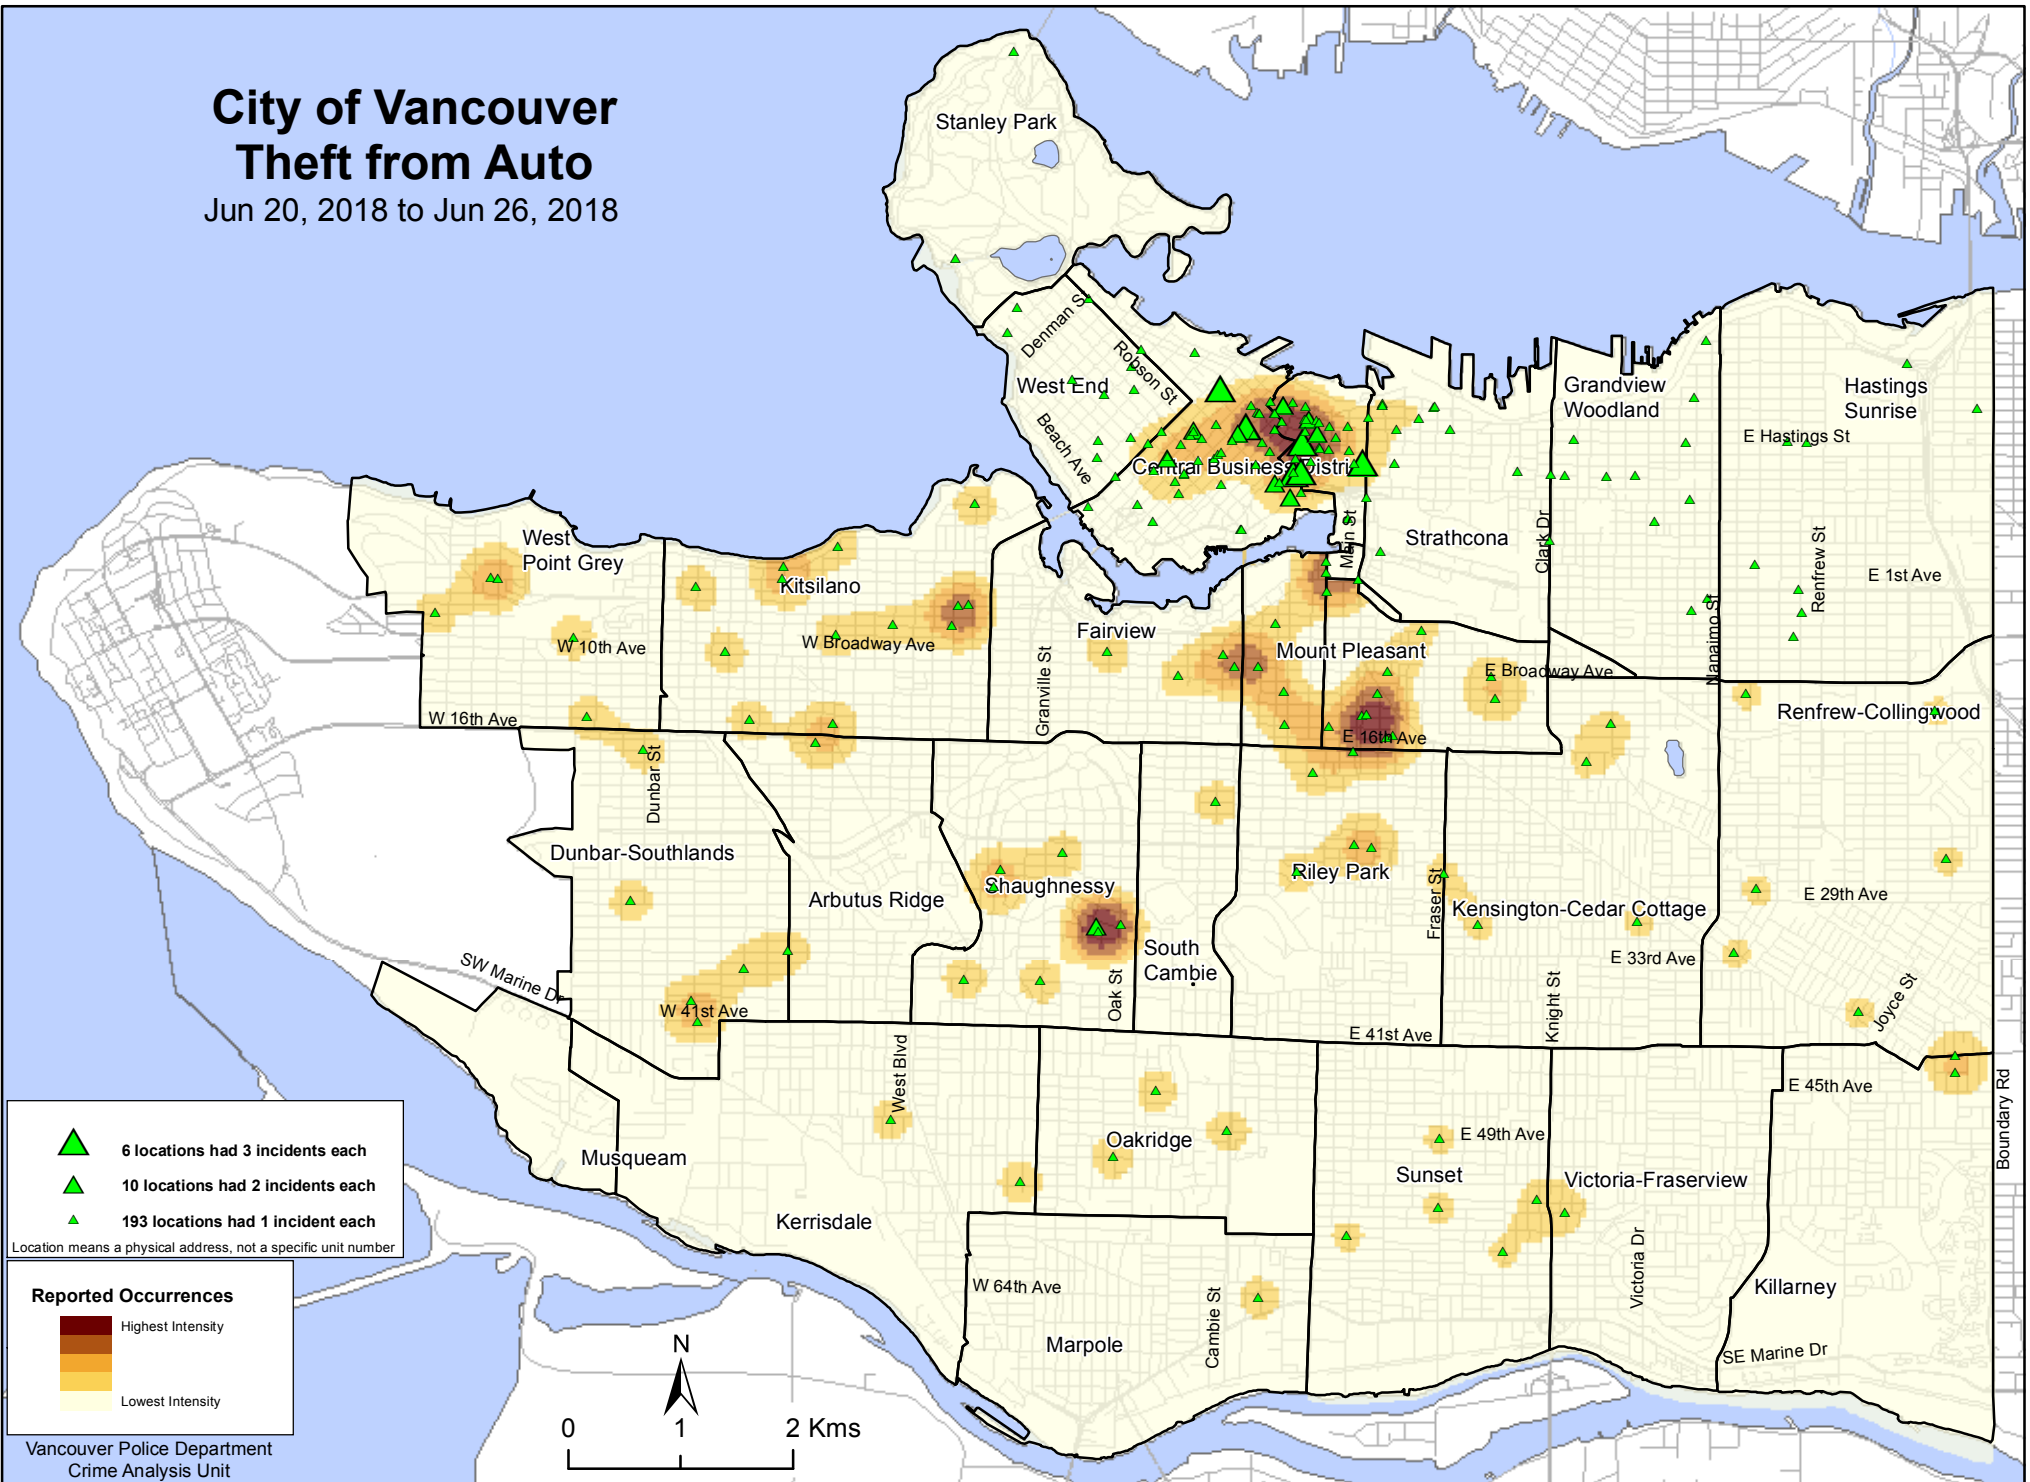

City of Vancouver Theft from Auto

Jun 20, 2018 to Jun 26, 2018

▲ 6 locations had 3 incidents each
▲ 10 locations had 2 incidents each
▲ 193 locations had 1 incident each
 Location means a physical address, not a specific unit number

Reported Occurrences

Highest Intensity
 Lowest Intensity

Vancouver Police Department
Crime Analysis Unit