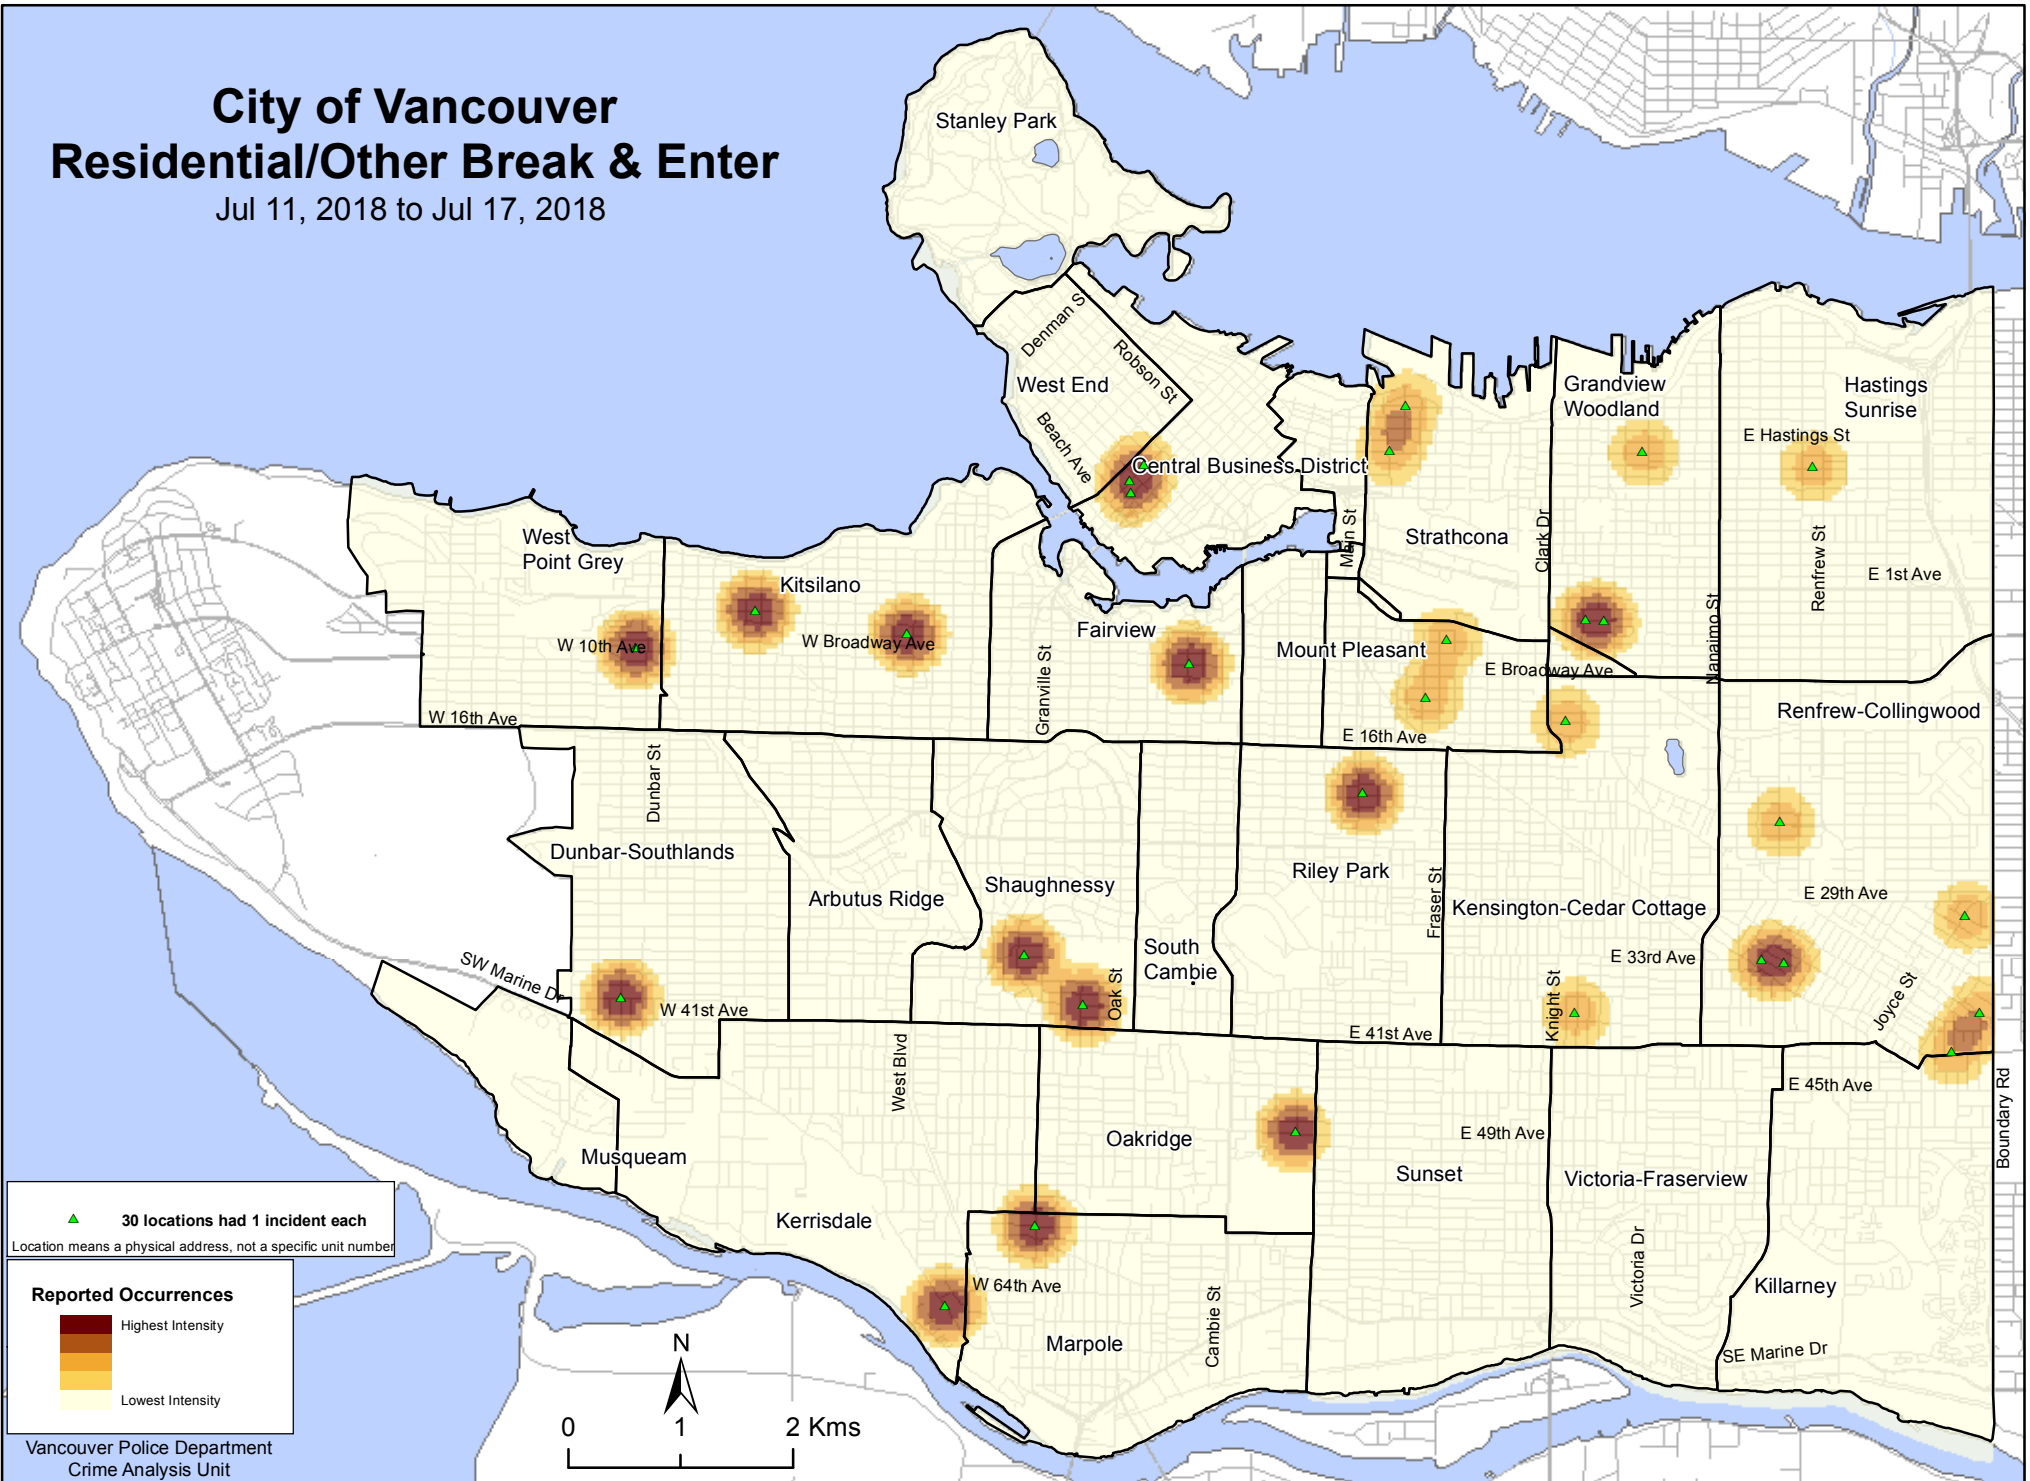

# City of Vancouver Residential/Other Break & Enter

Jul 11, 2018 to Jul 17, 2018

▲ 30 locations had 1 incident each  
Location means a physical address, not a specific unit number

**Reported Occurrences**