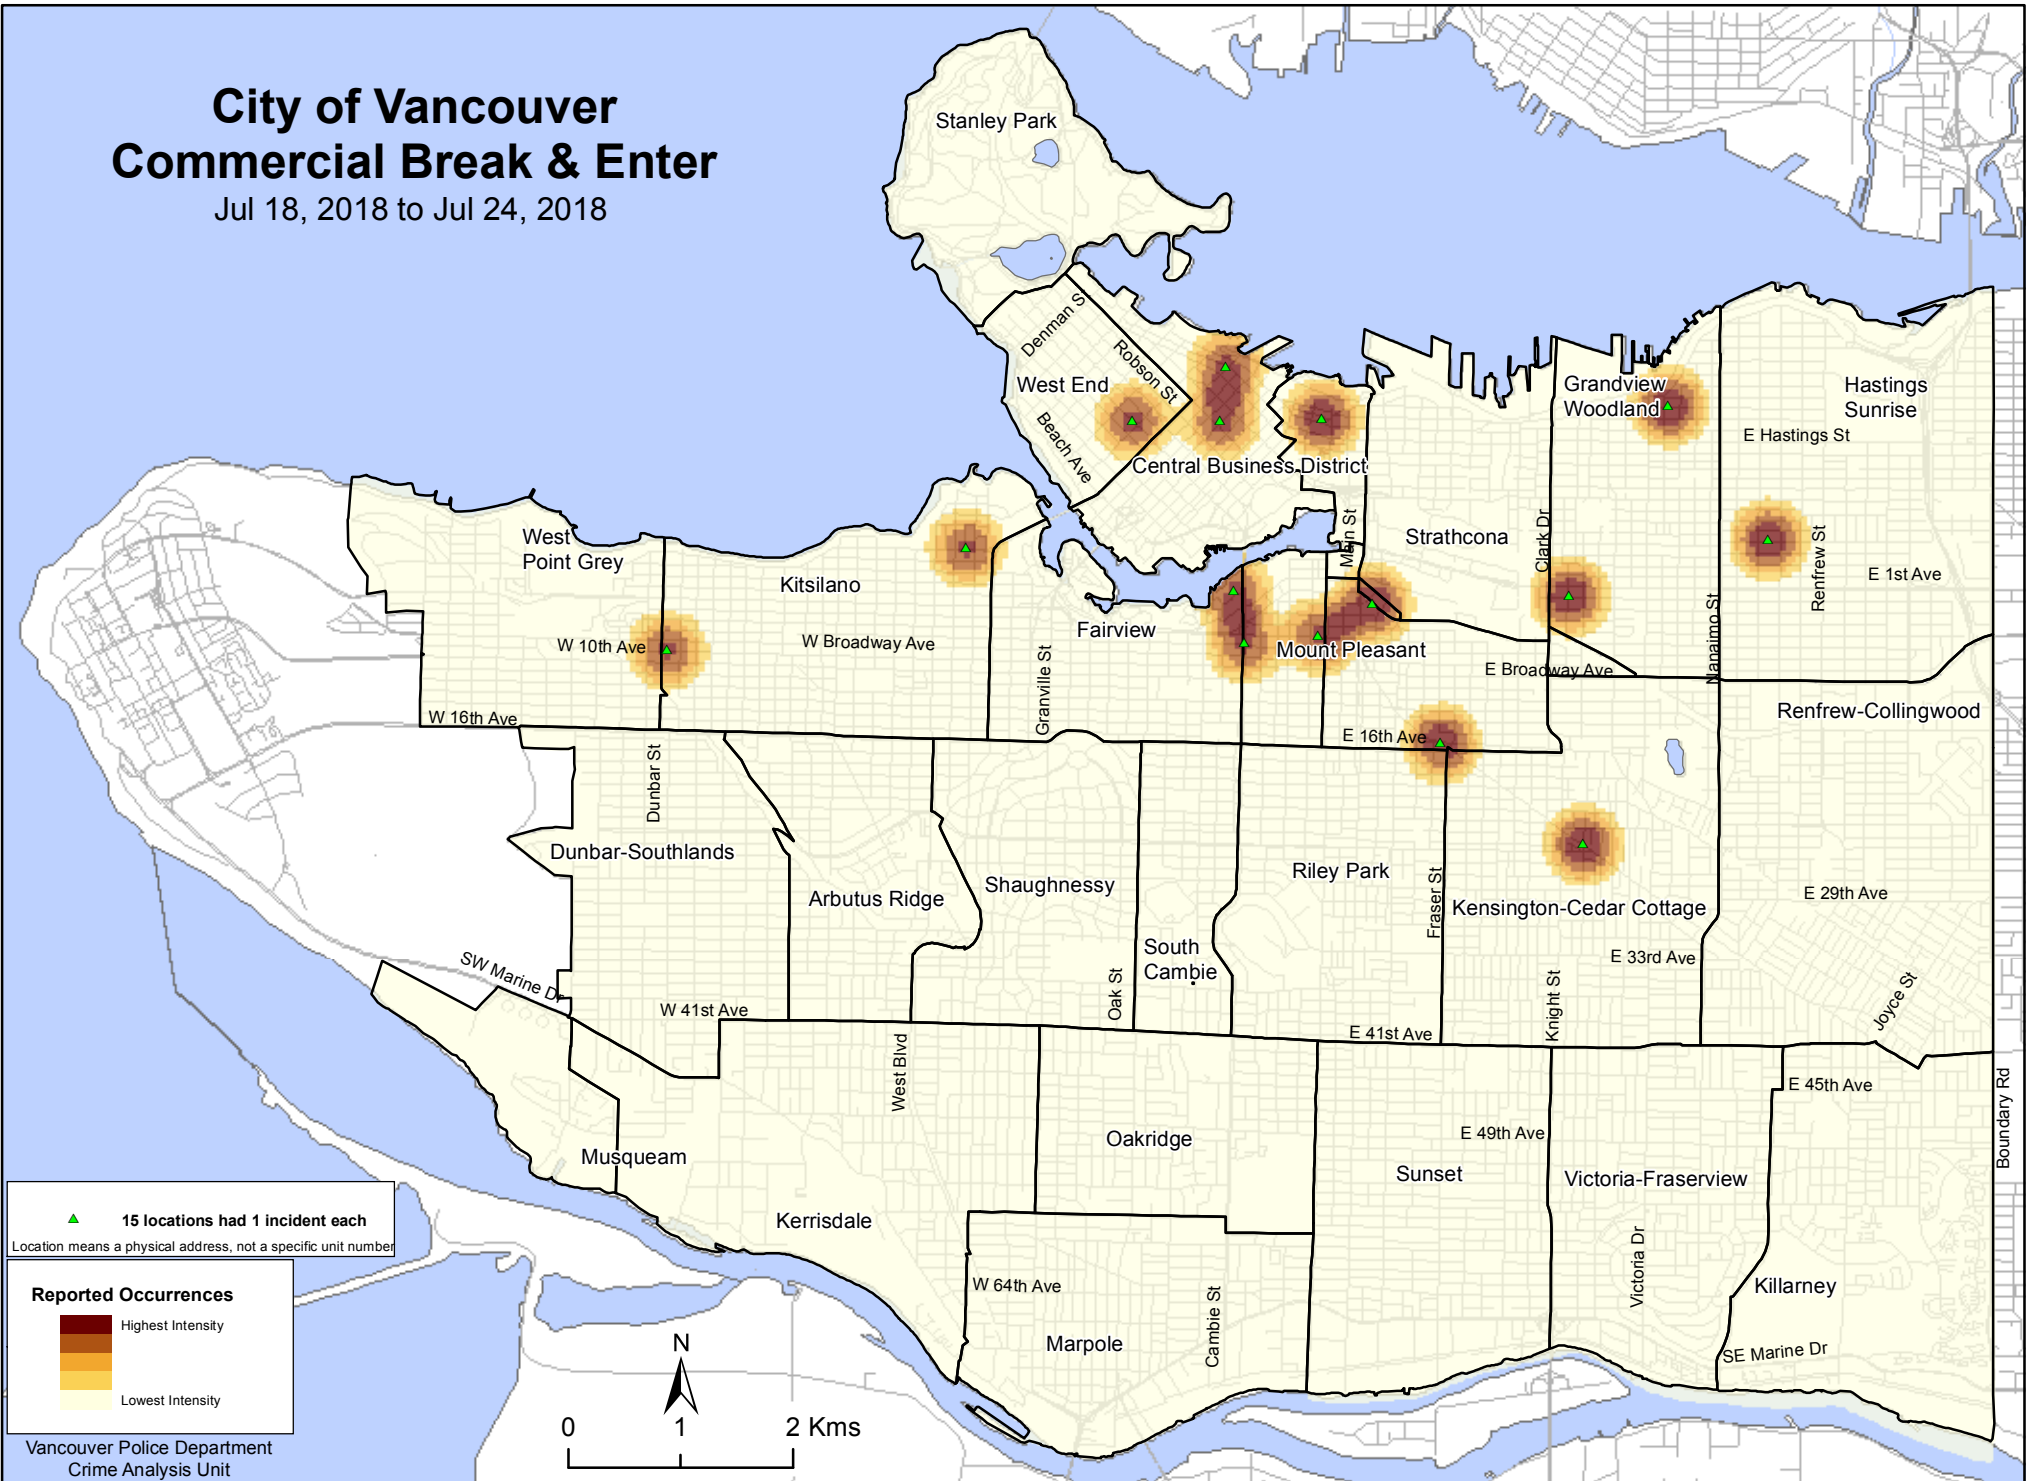

City of Vancouver Commercial Break & Enter

Jul 18, 2018 to Jul 24, 2018

▲ 15 locations had 1 incident each
Location means a physical address, not a specific unit number

Reported Occurrences

	Highest Intensity
	Lowest Intensity