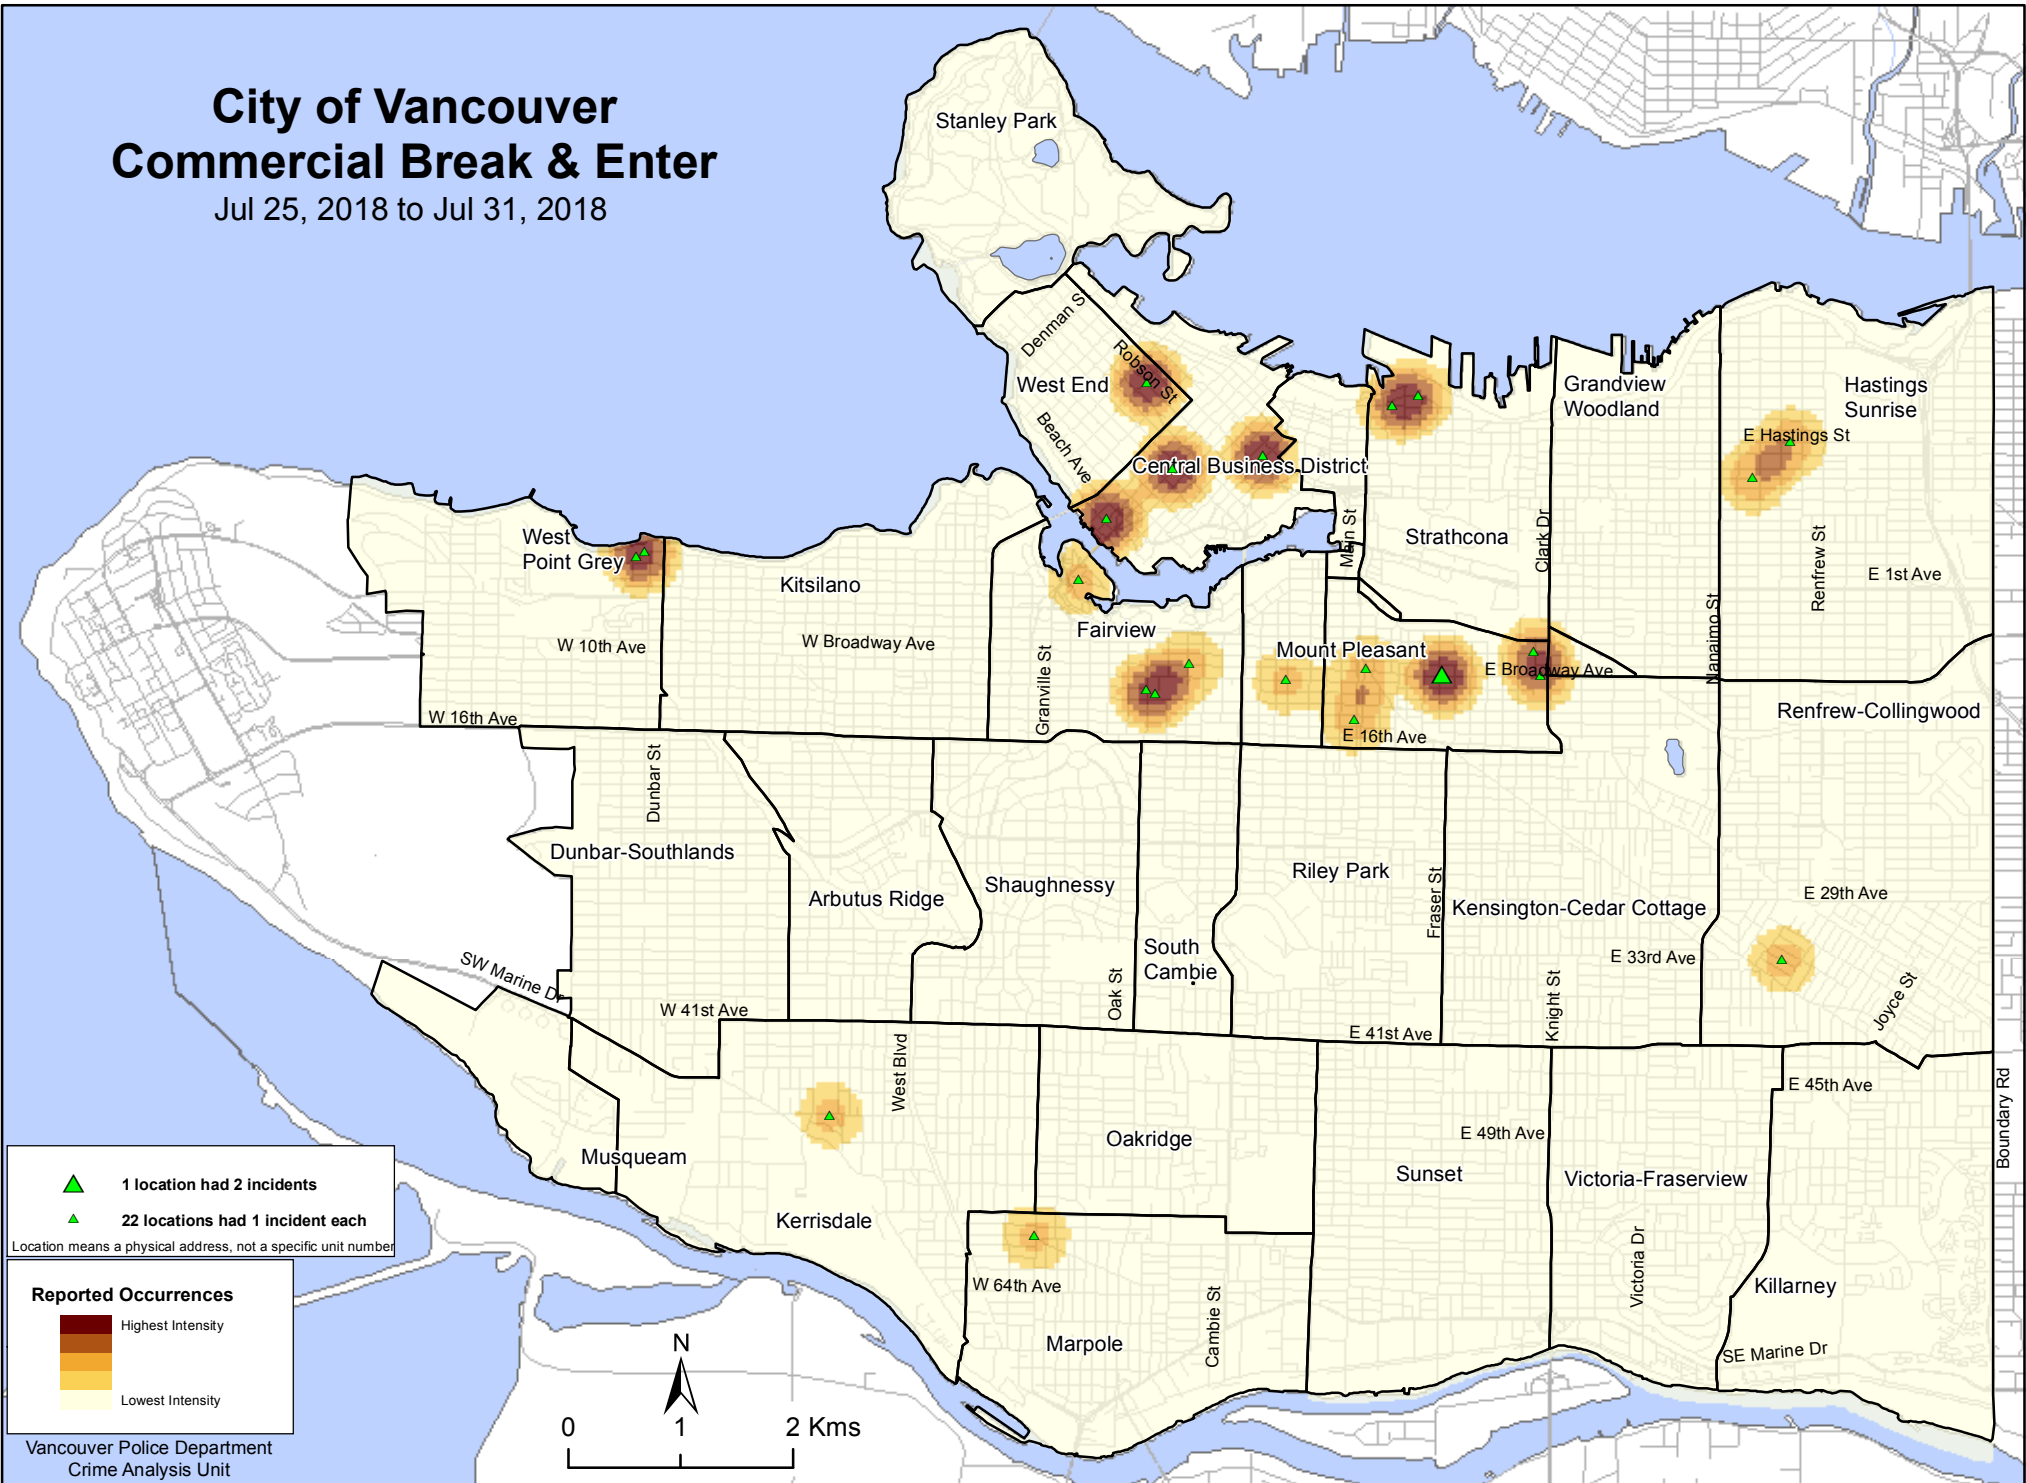

# City of Vancouver Commercial Break & Enter

Jul 25, 2018 to Jul 31, 2018

▲ 1 location had 2 incidents  
▲ 22 locations had 1 incident each  
Location means a physical address, not a specific unit number

**Reported Occurrences**

Highest Intensity

Lowest Intensity

Vancouver Police Department  
Crime Analysis Unit