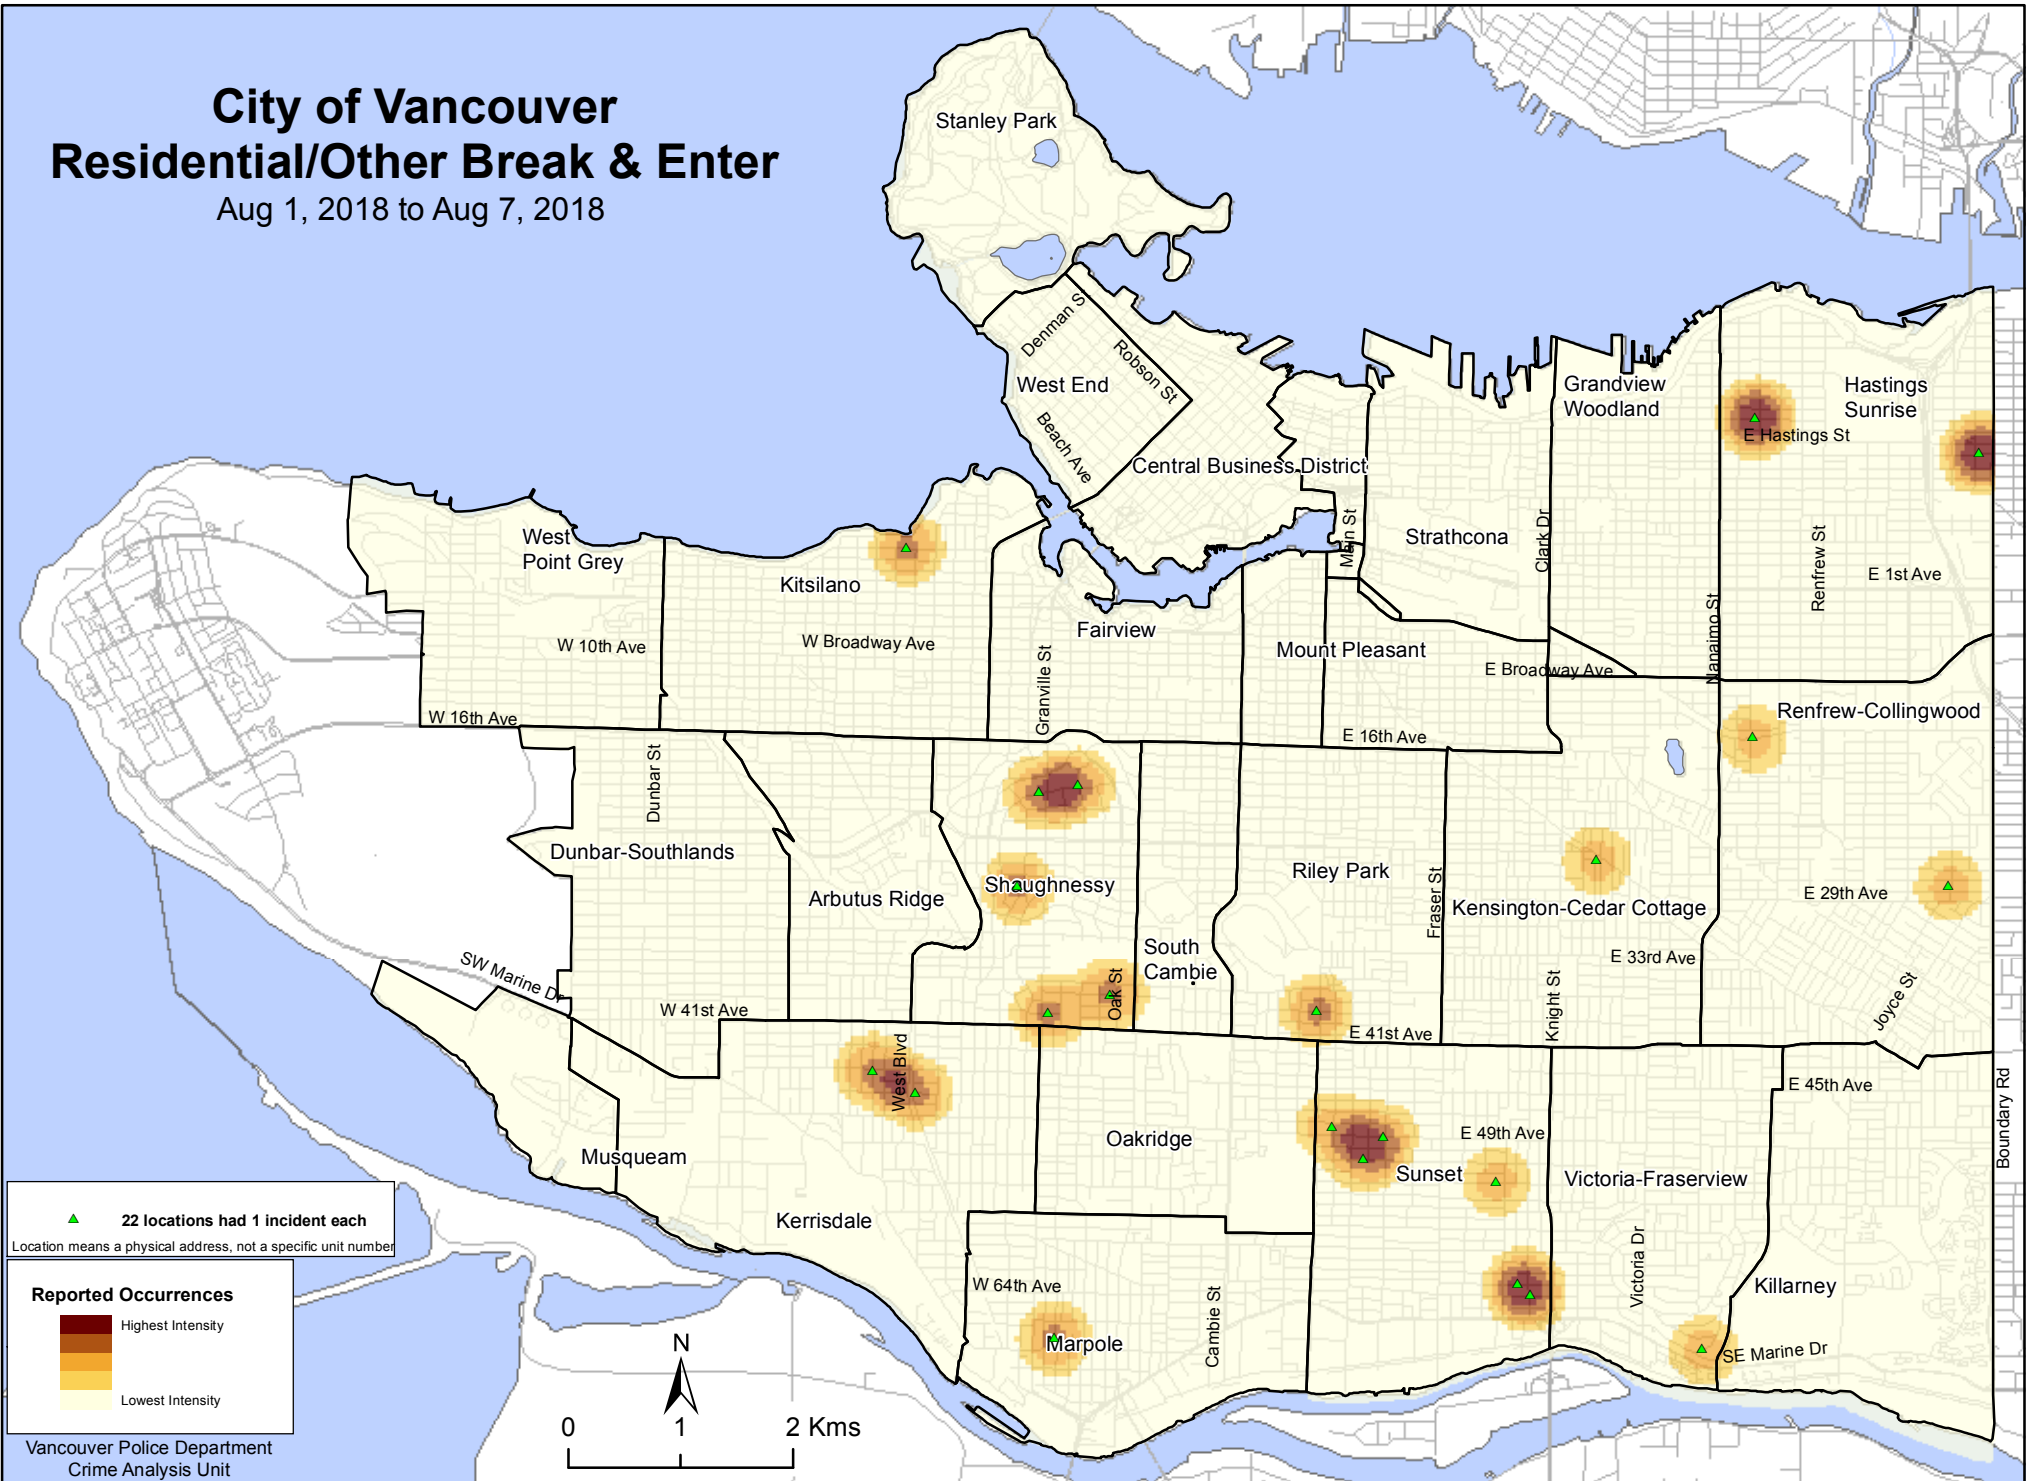

City of Vancouver Residential/Other Break & Enter

Aug 1, 2018 to Aug 7, 2018

▲ 22 locations had 1 incident each
Location means a physical address, not a specific unit number

Reported Occurrences

Dark Red	Highest Intensity
Orange	Medium Intensity
Yellow	Lowest Intensity