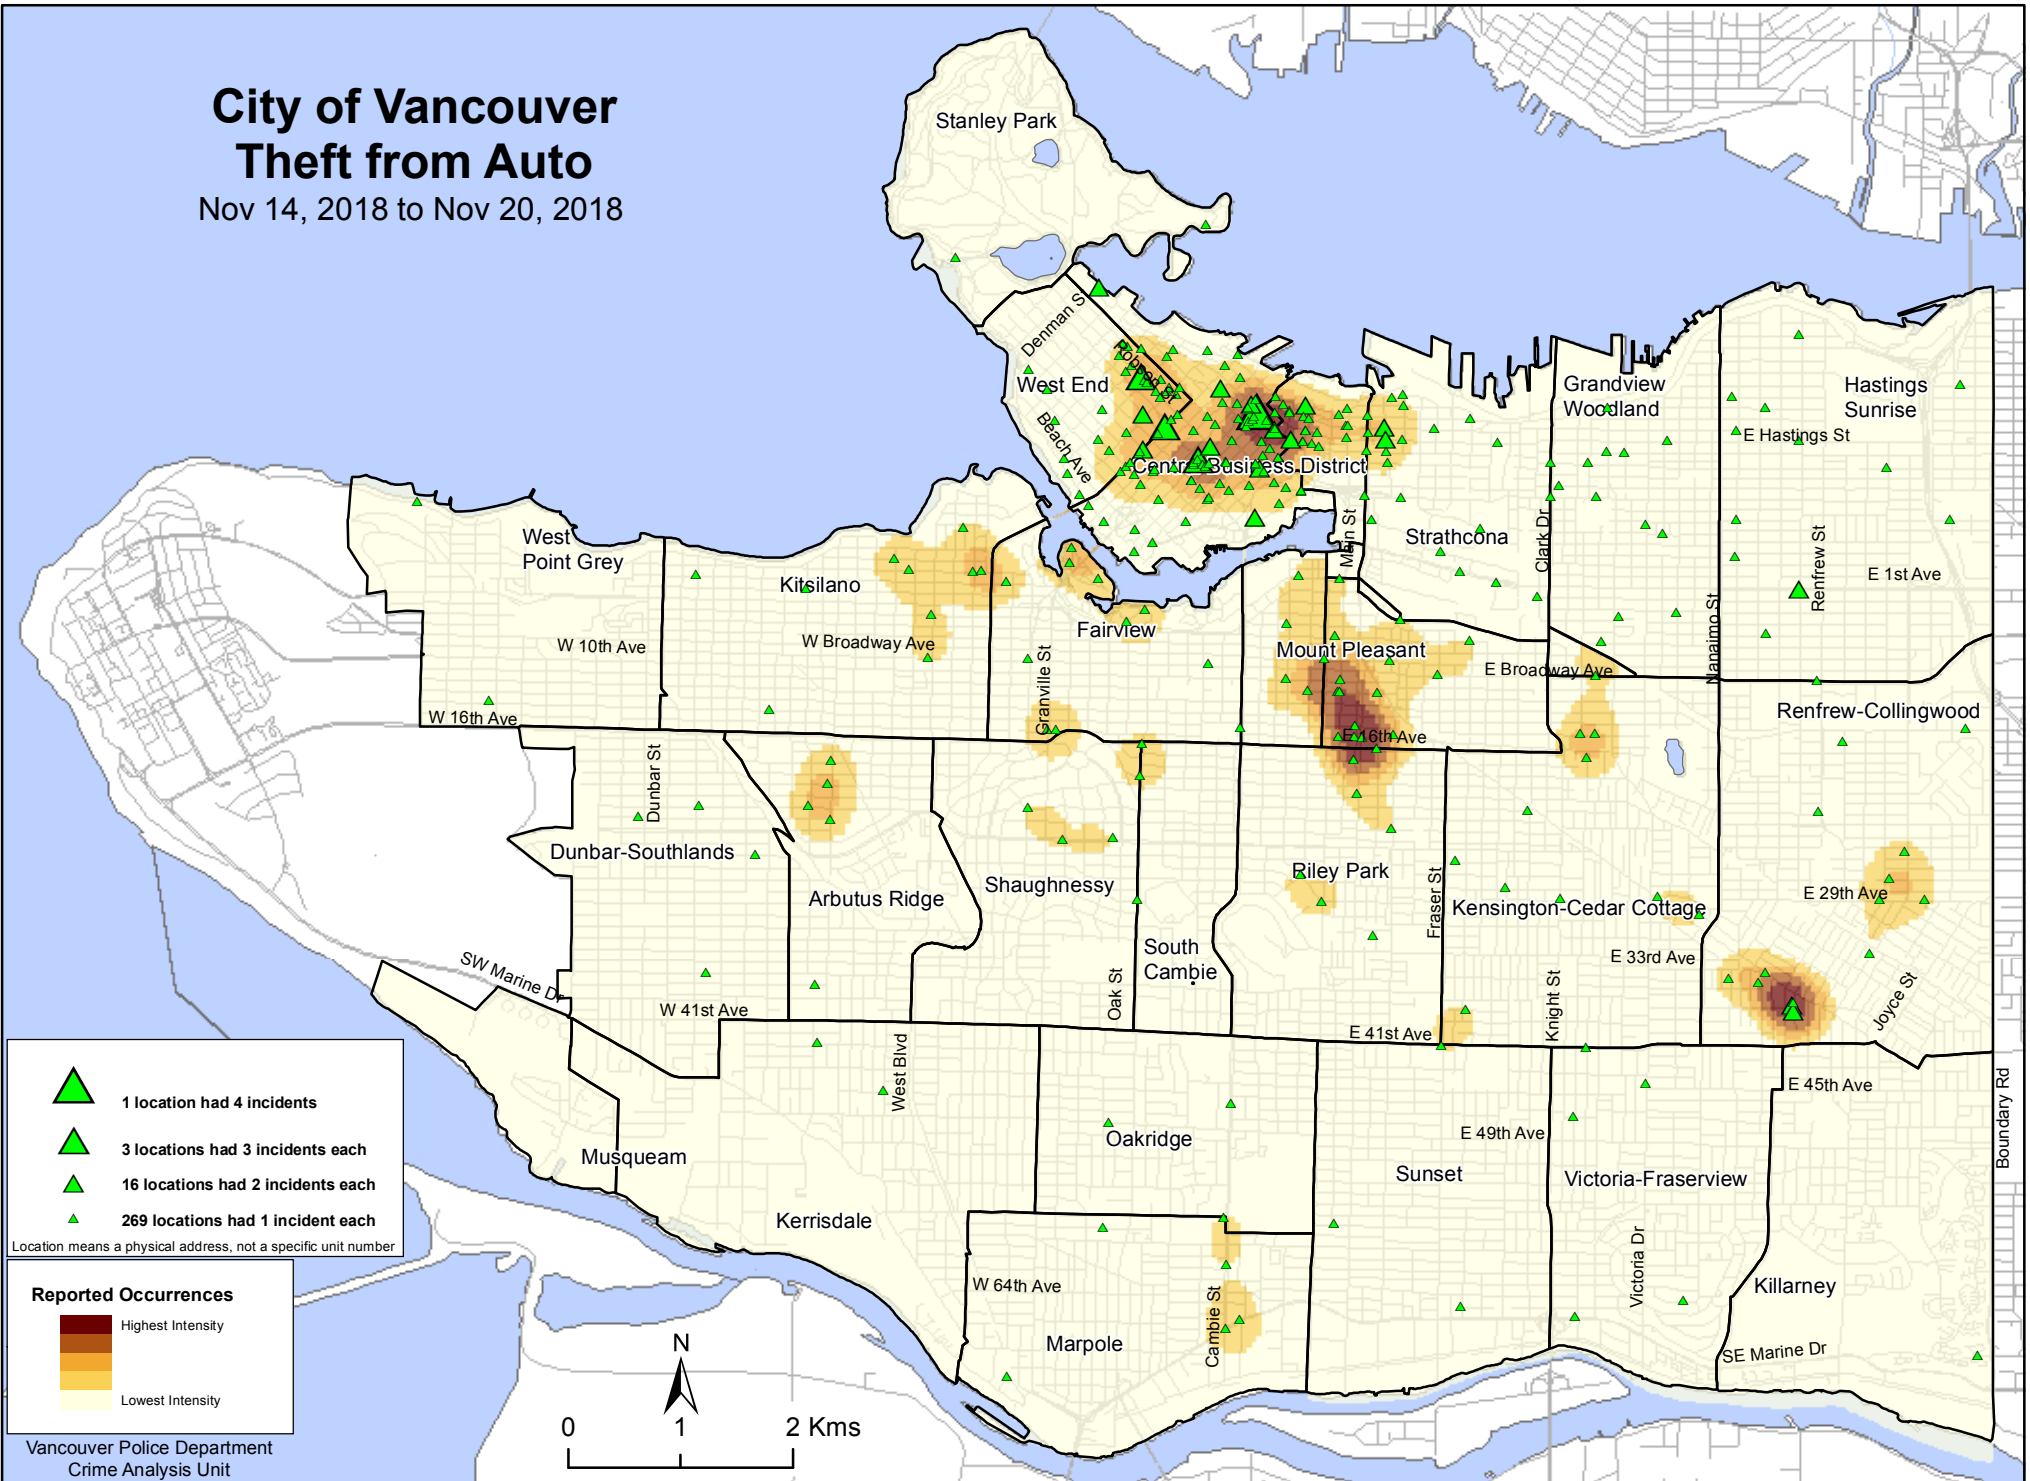

City of Vancouver Theft from Auto

Nov 14, 2018 to Nov 20, 2018

▲ 1 location had 4 incidents
▲ 3 locations had 3 incidents each
▲ 16 locations had 2 incidents each
▲ 269 locations had 1 incident each
 Location means a physical address, not a specific unit number

Reported Occurrences

Highest Intensity
 Lowest Intensity

Vancouver Police Department
Crime Analysis Unit