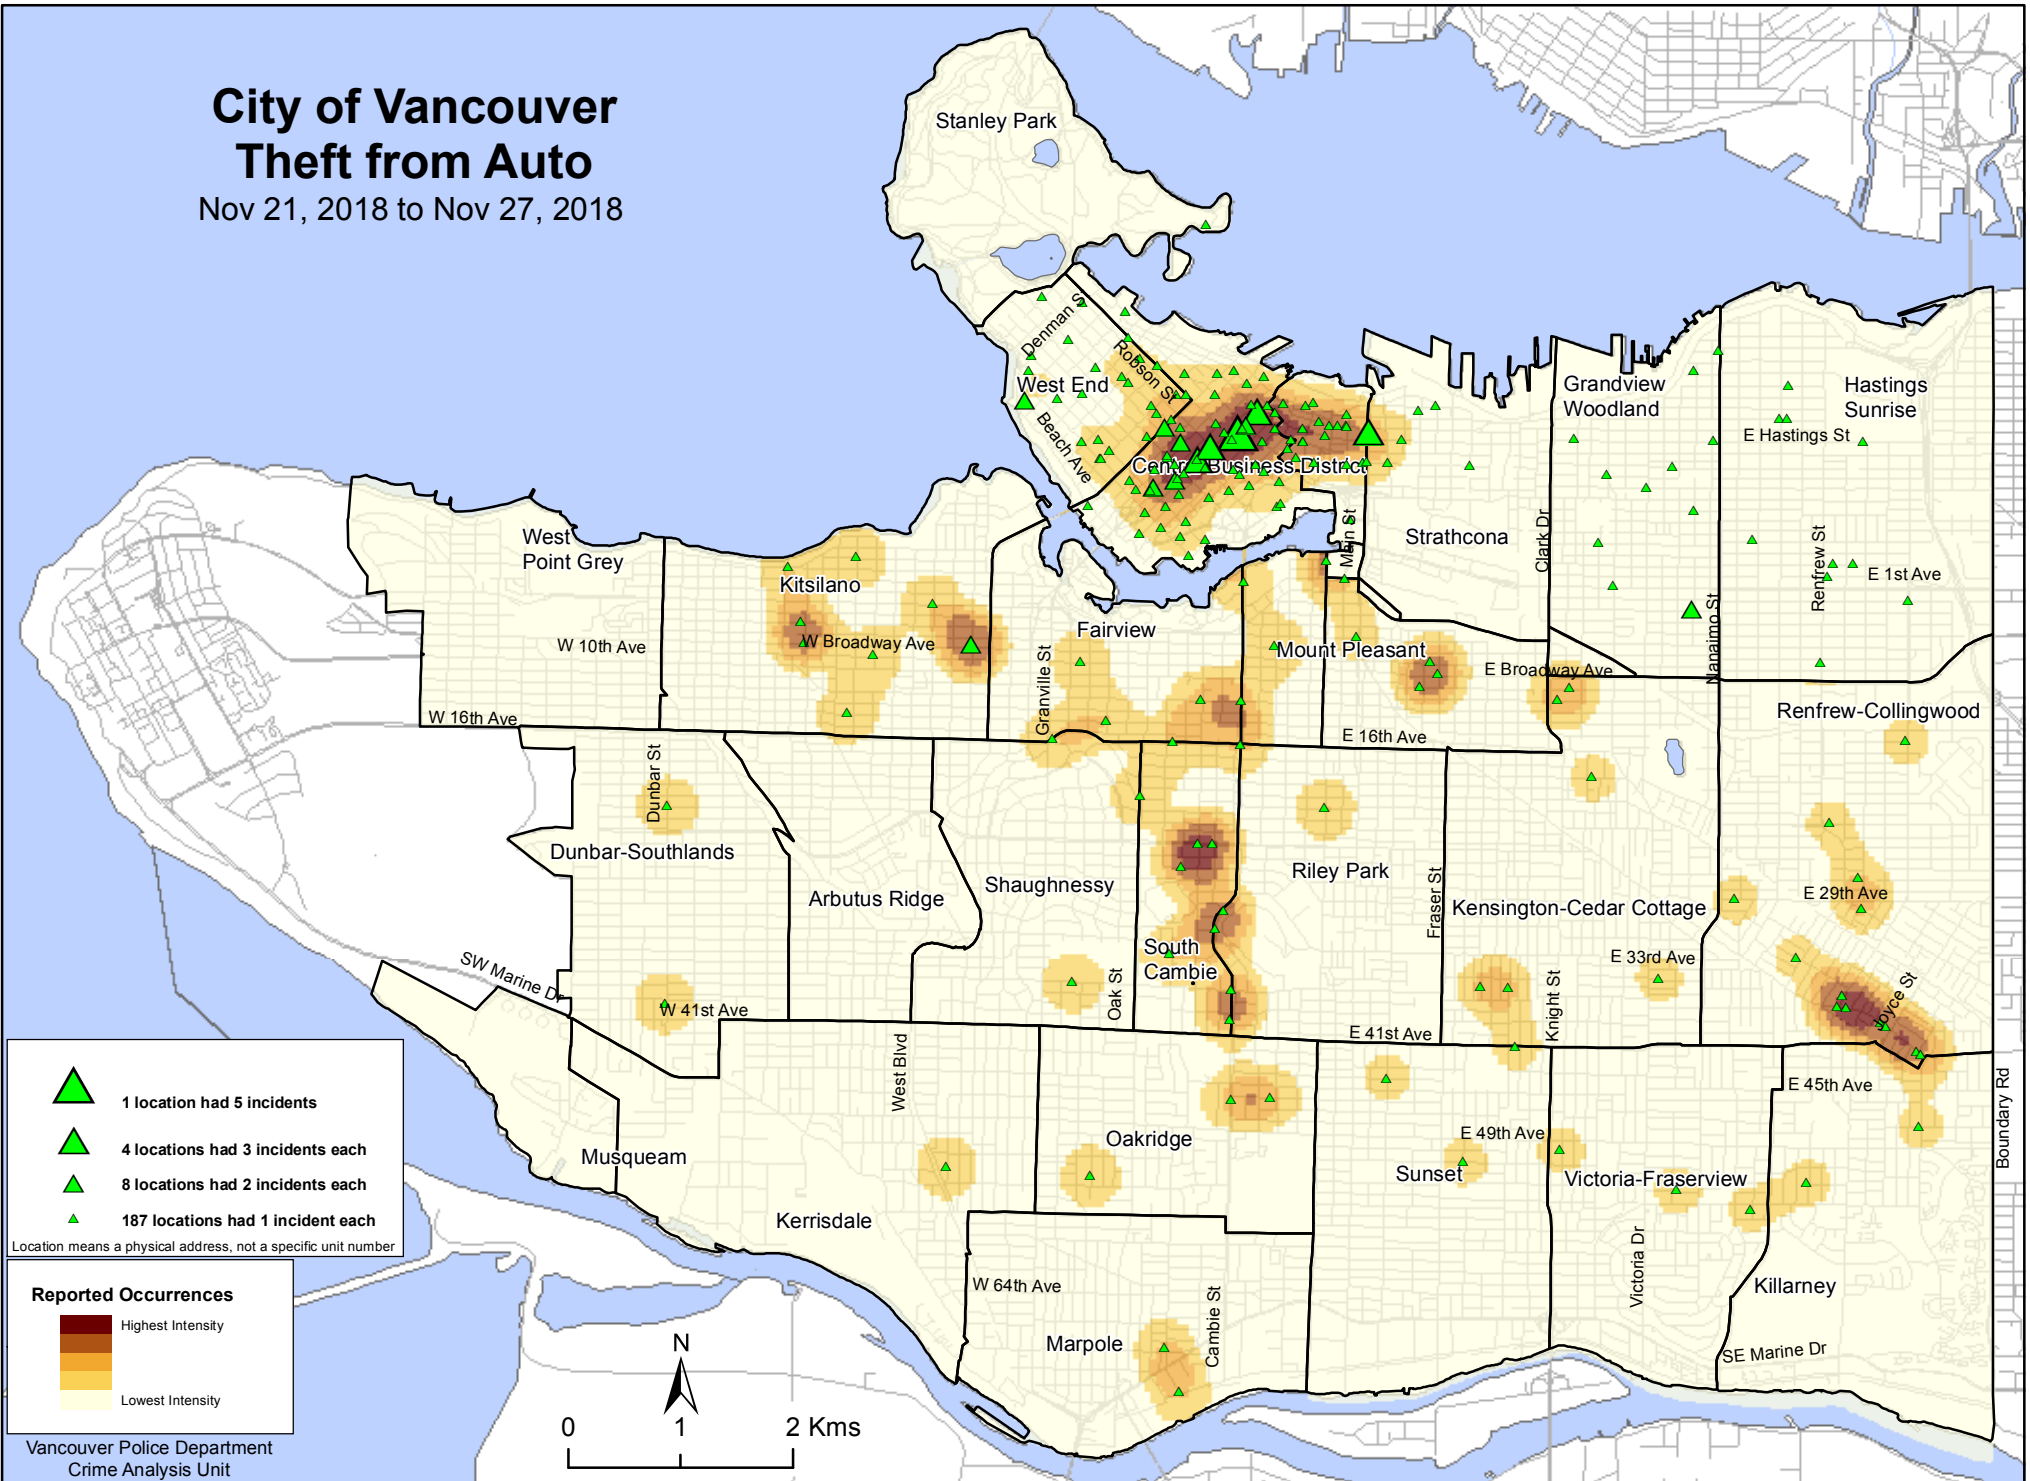

City of Vancouver Theft from Auto

Nov 21, 2018 to Nov 27, 2018

Location means a physical address, not a specific unit number

Reported Occurrences

Highest Intensity

Lowest Intensity

Vancouver Police Department
Crime Analysis Unit