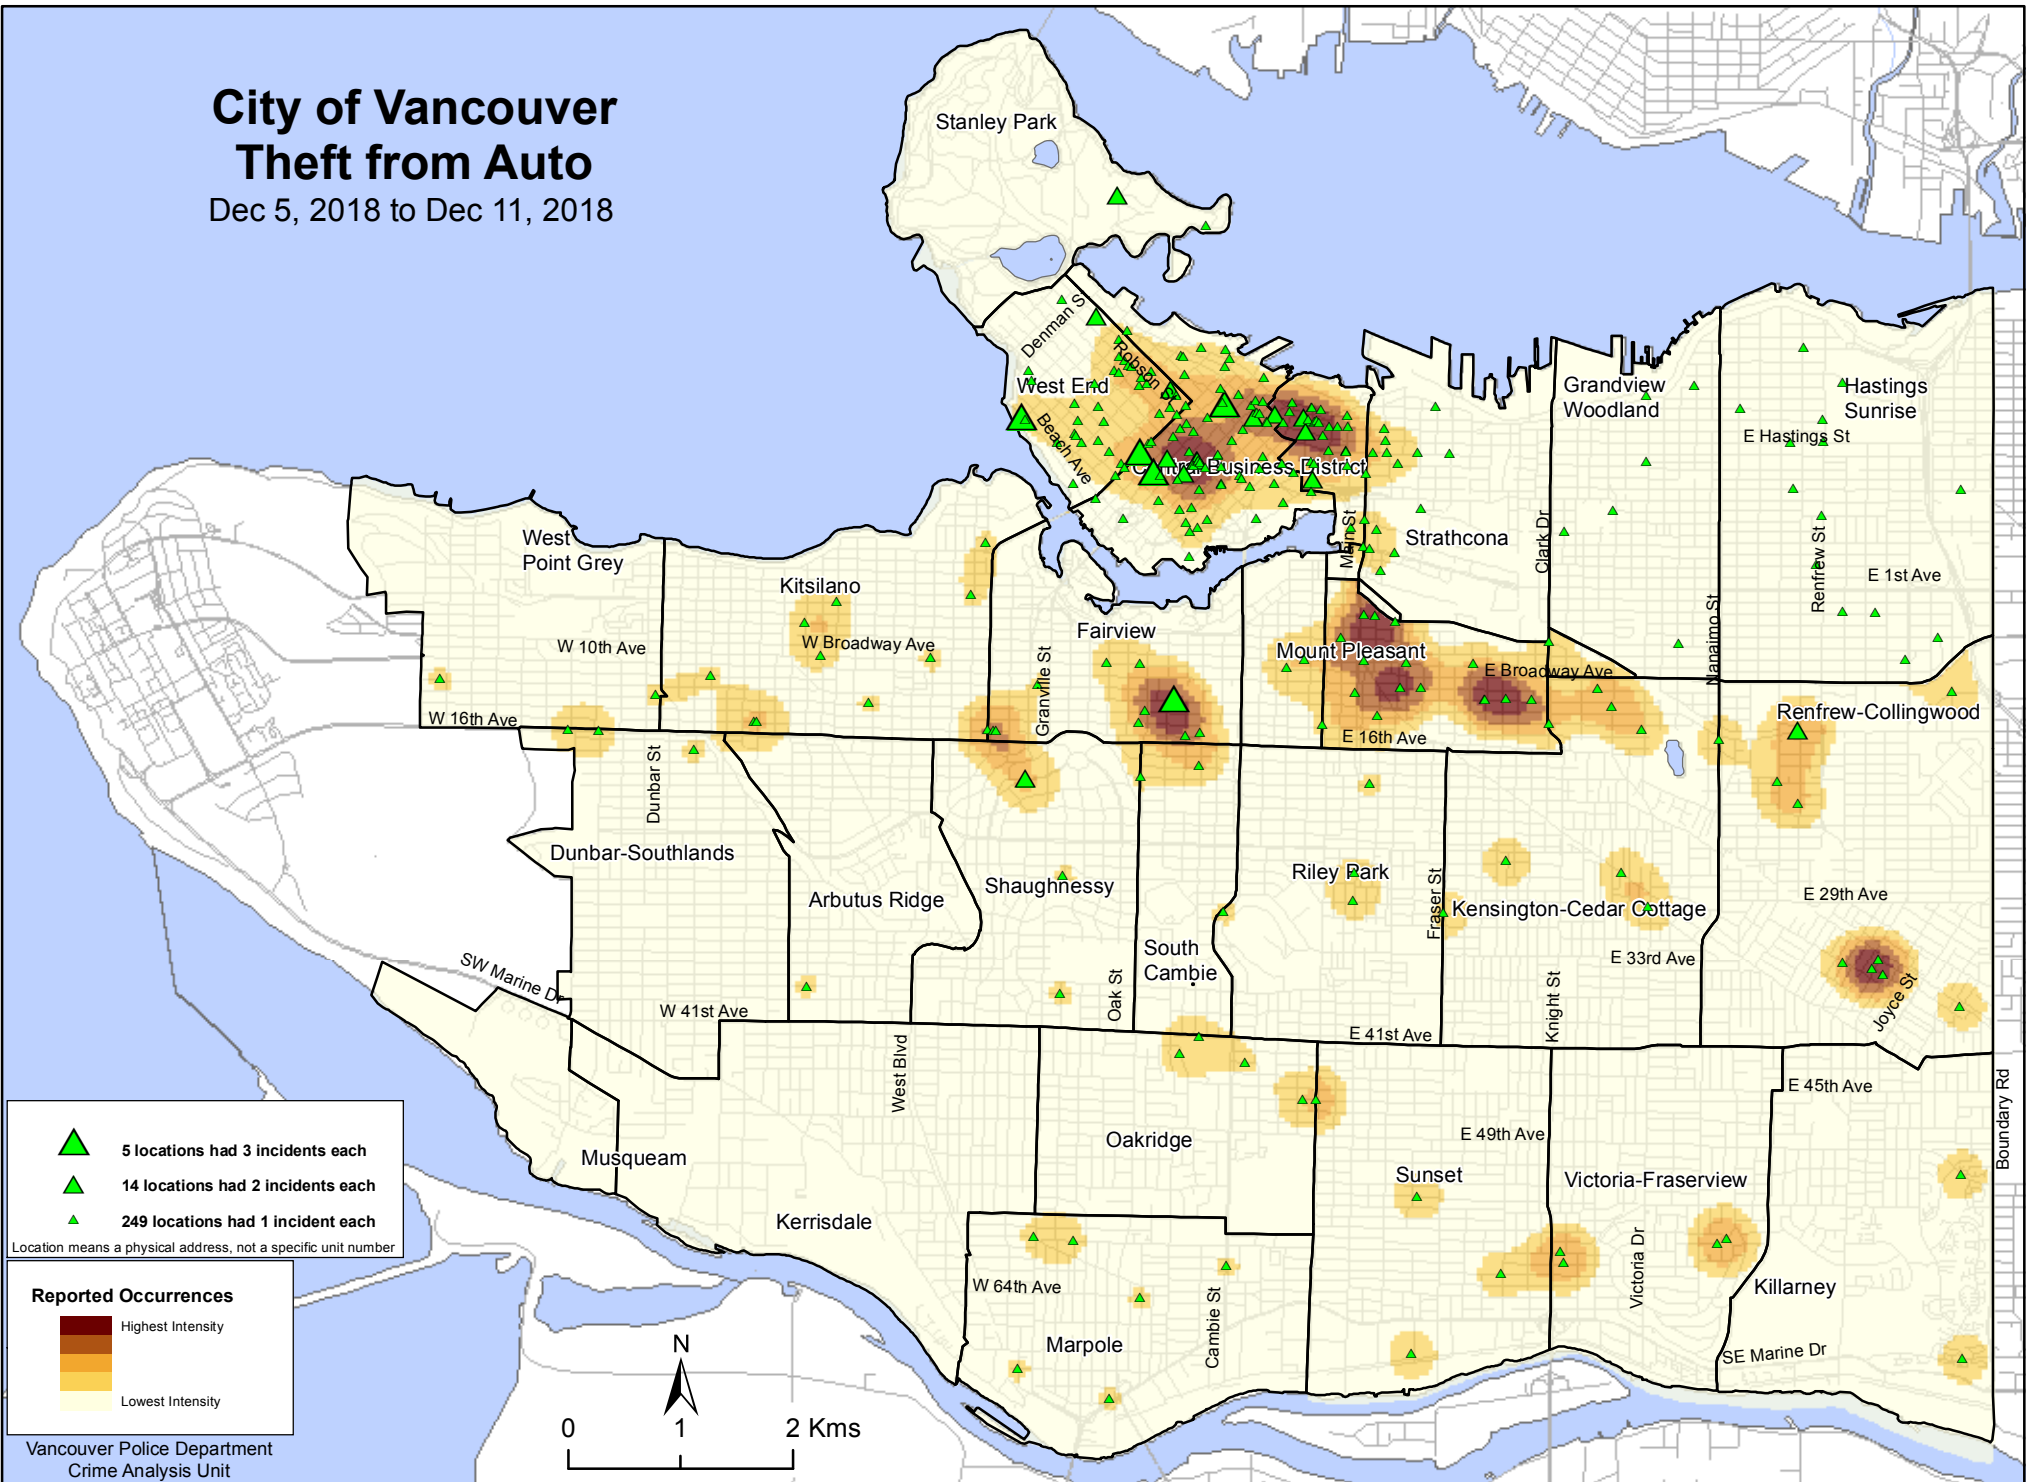

City of Vancouver Theft from Auto

Dec 5, 2018 to Dec 11, 2018

▲ 5 locations had 3 incidents each
▲ 14 locations had 2 incidents each
▲ 249 locations had 1 incident each
 Location means a physical address, not a specific unit number

Reported Occurrences

Highest Intensity
 Lowest Intensity

Vancouver Police Department
Crime Analysis Unit