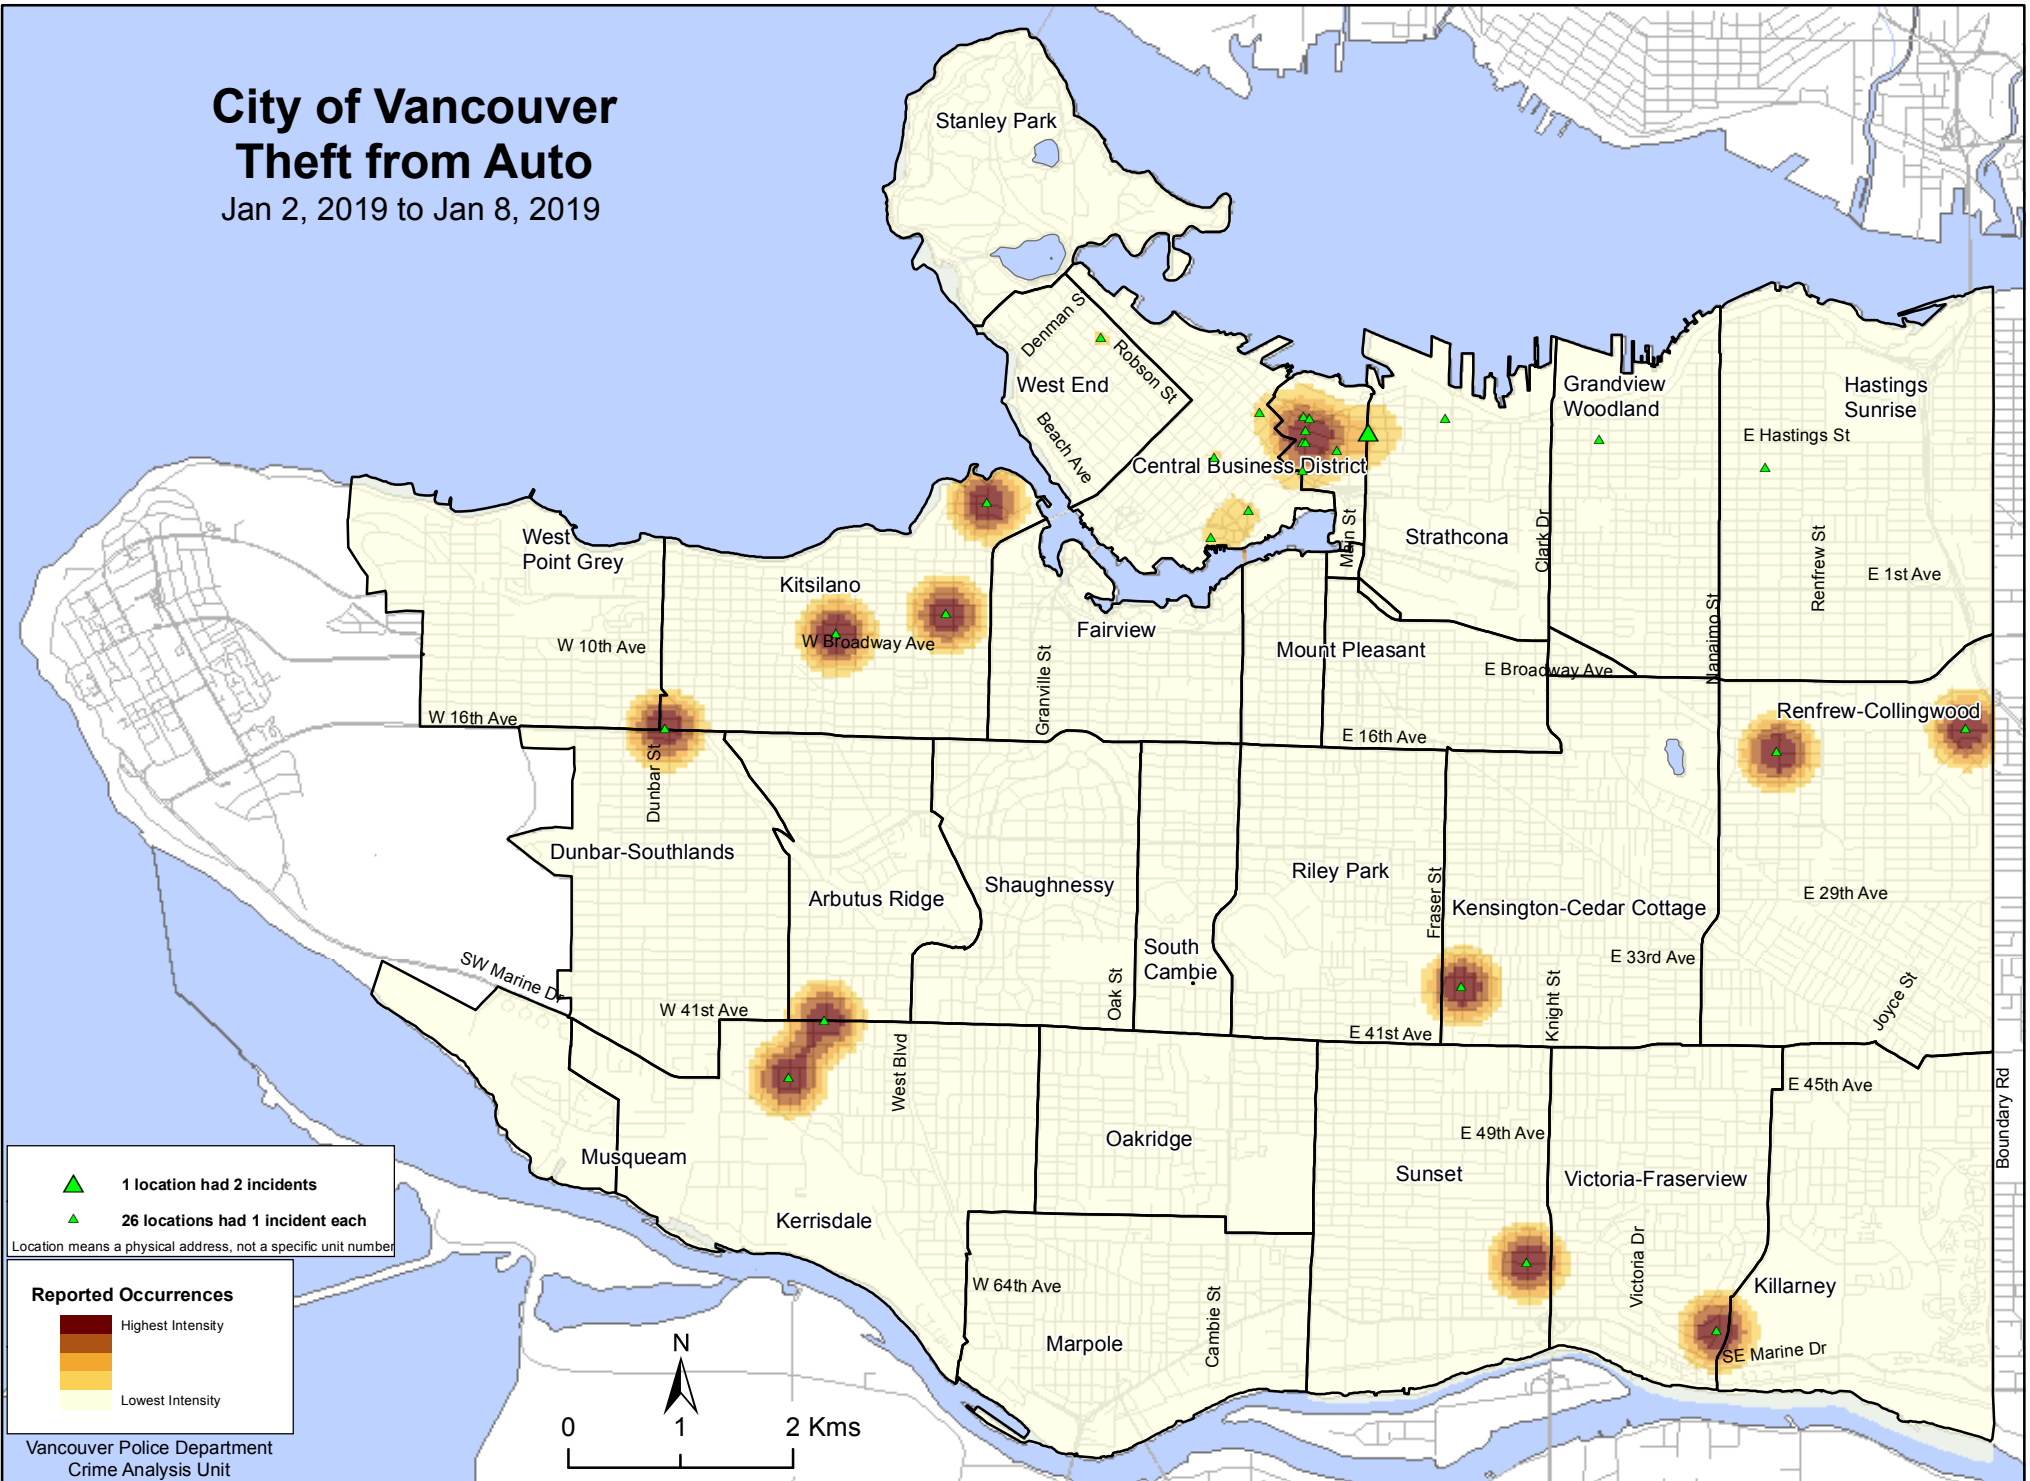

City of Vancouver Theft from Auto

Jan 2, 2019 to Jan 8, 2019

▲ 1 location had 2 incidents
▲ 26 locations had 1 incident each
Location means a physical address, not a specific unit number