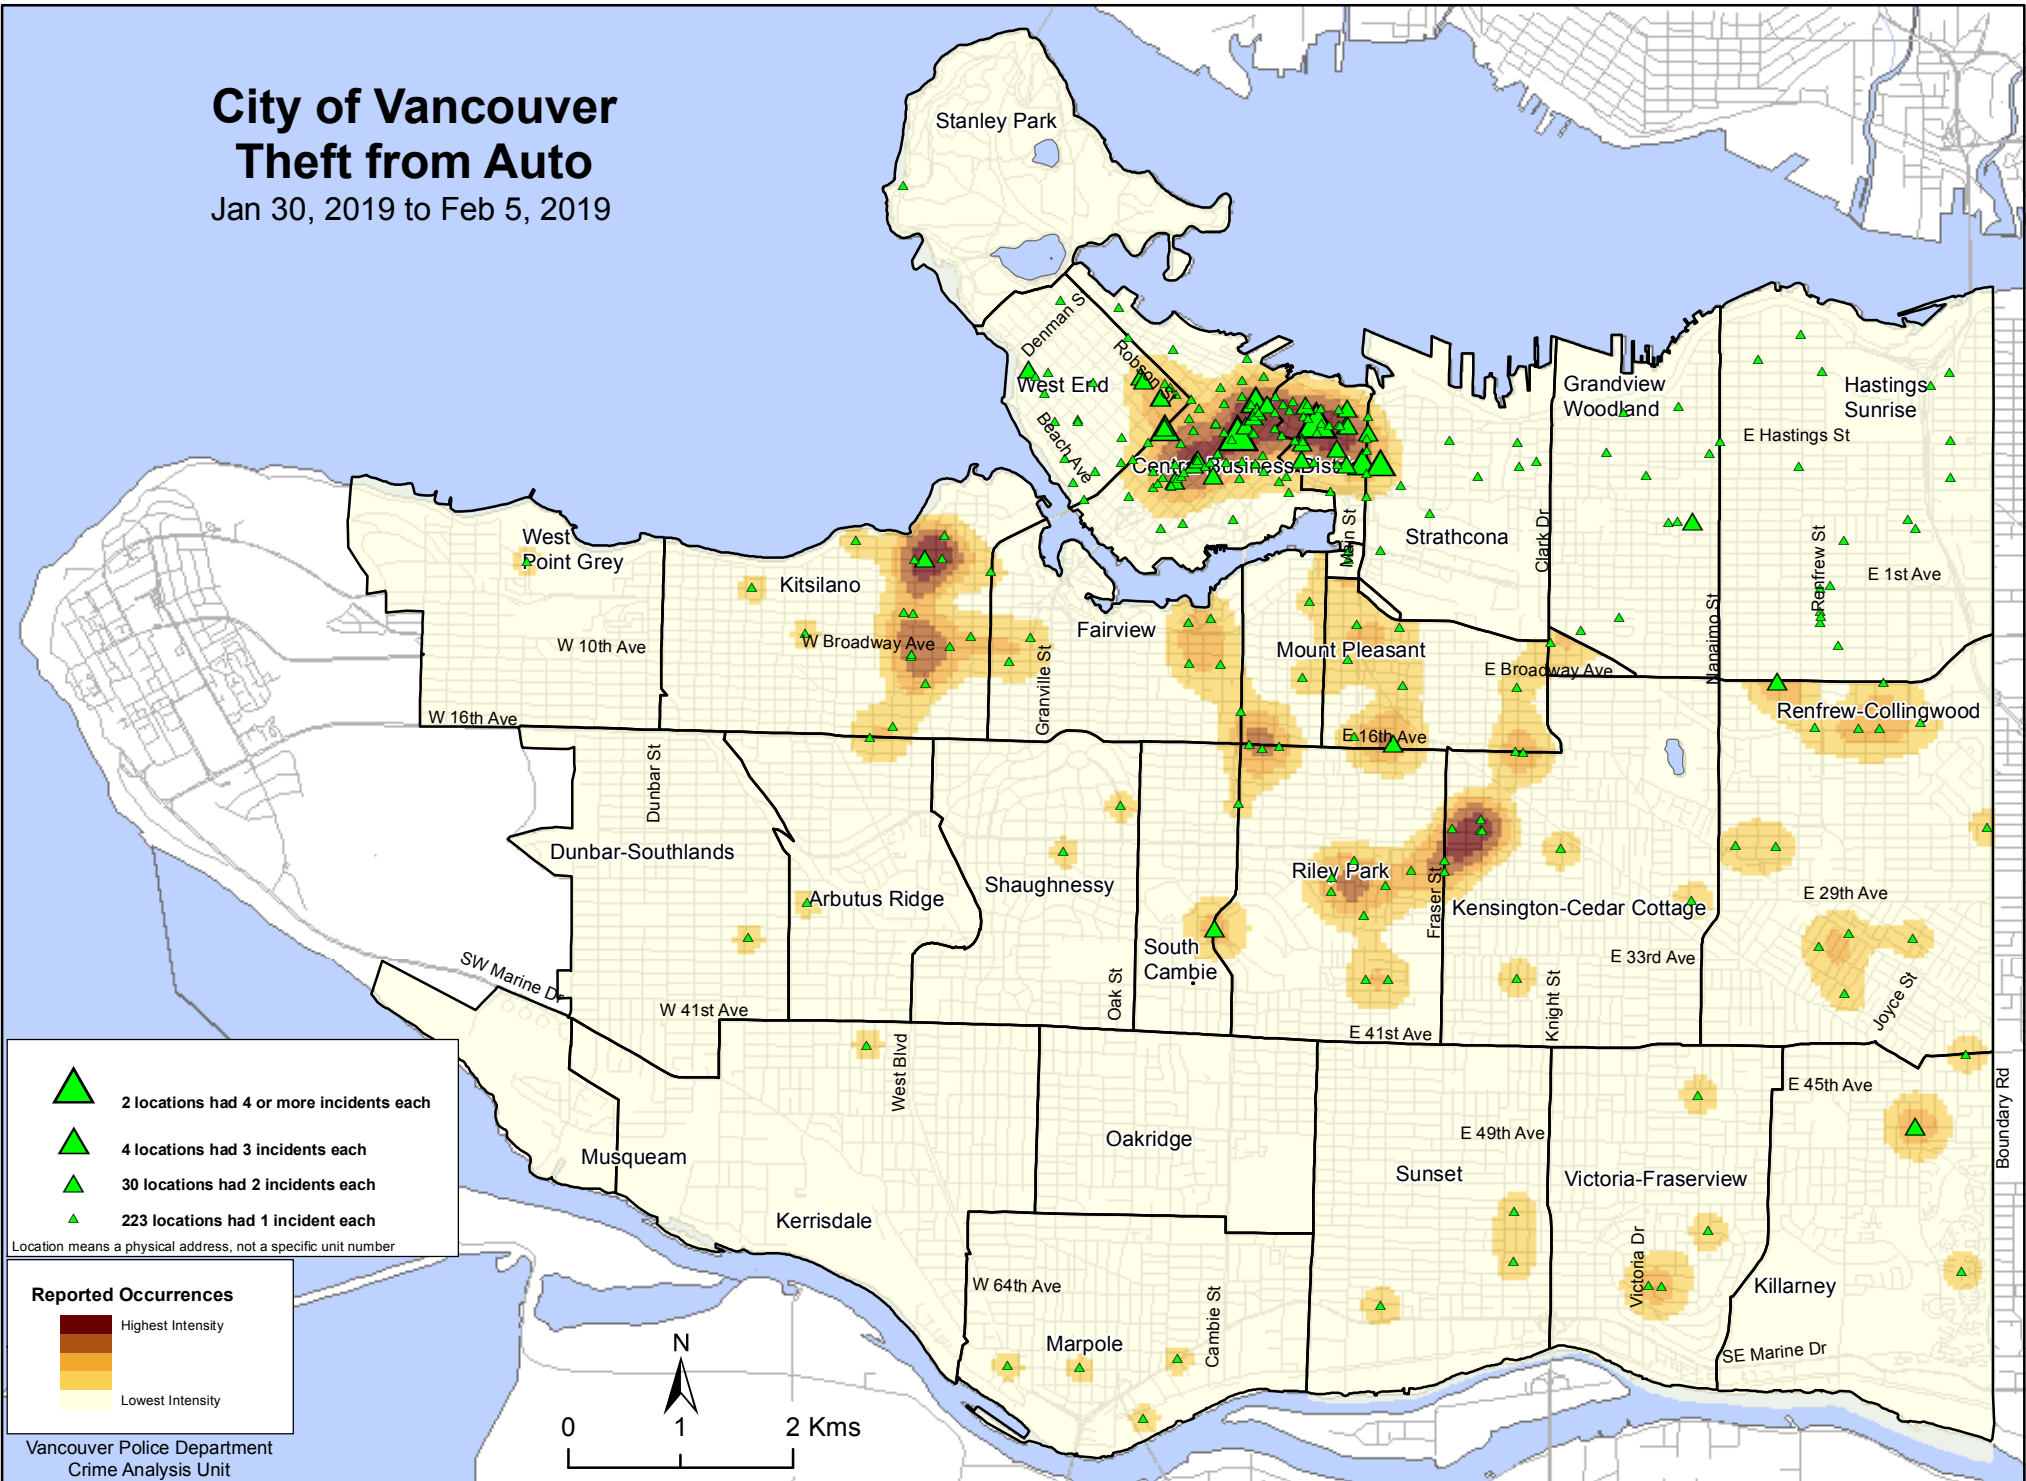

# City of Vancouver Theft from Auto

Jan 30, 2019 to Feb 5, 2019

▲ 2 locations had 4 or more incidents each  
▲ 4 locations had 3 incidents each  
▲ 30 locations had 2 incidents each  
▲ 223 locations had 1 incident each  
 Location means a physical address, not a specific unit number

**Reported Occurrences**

Highest Intensity  
 Lowest Intensity