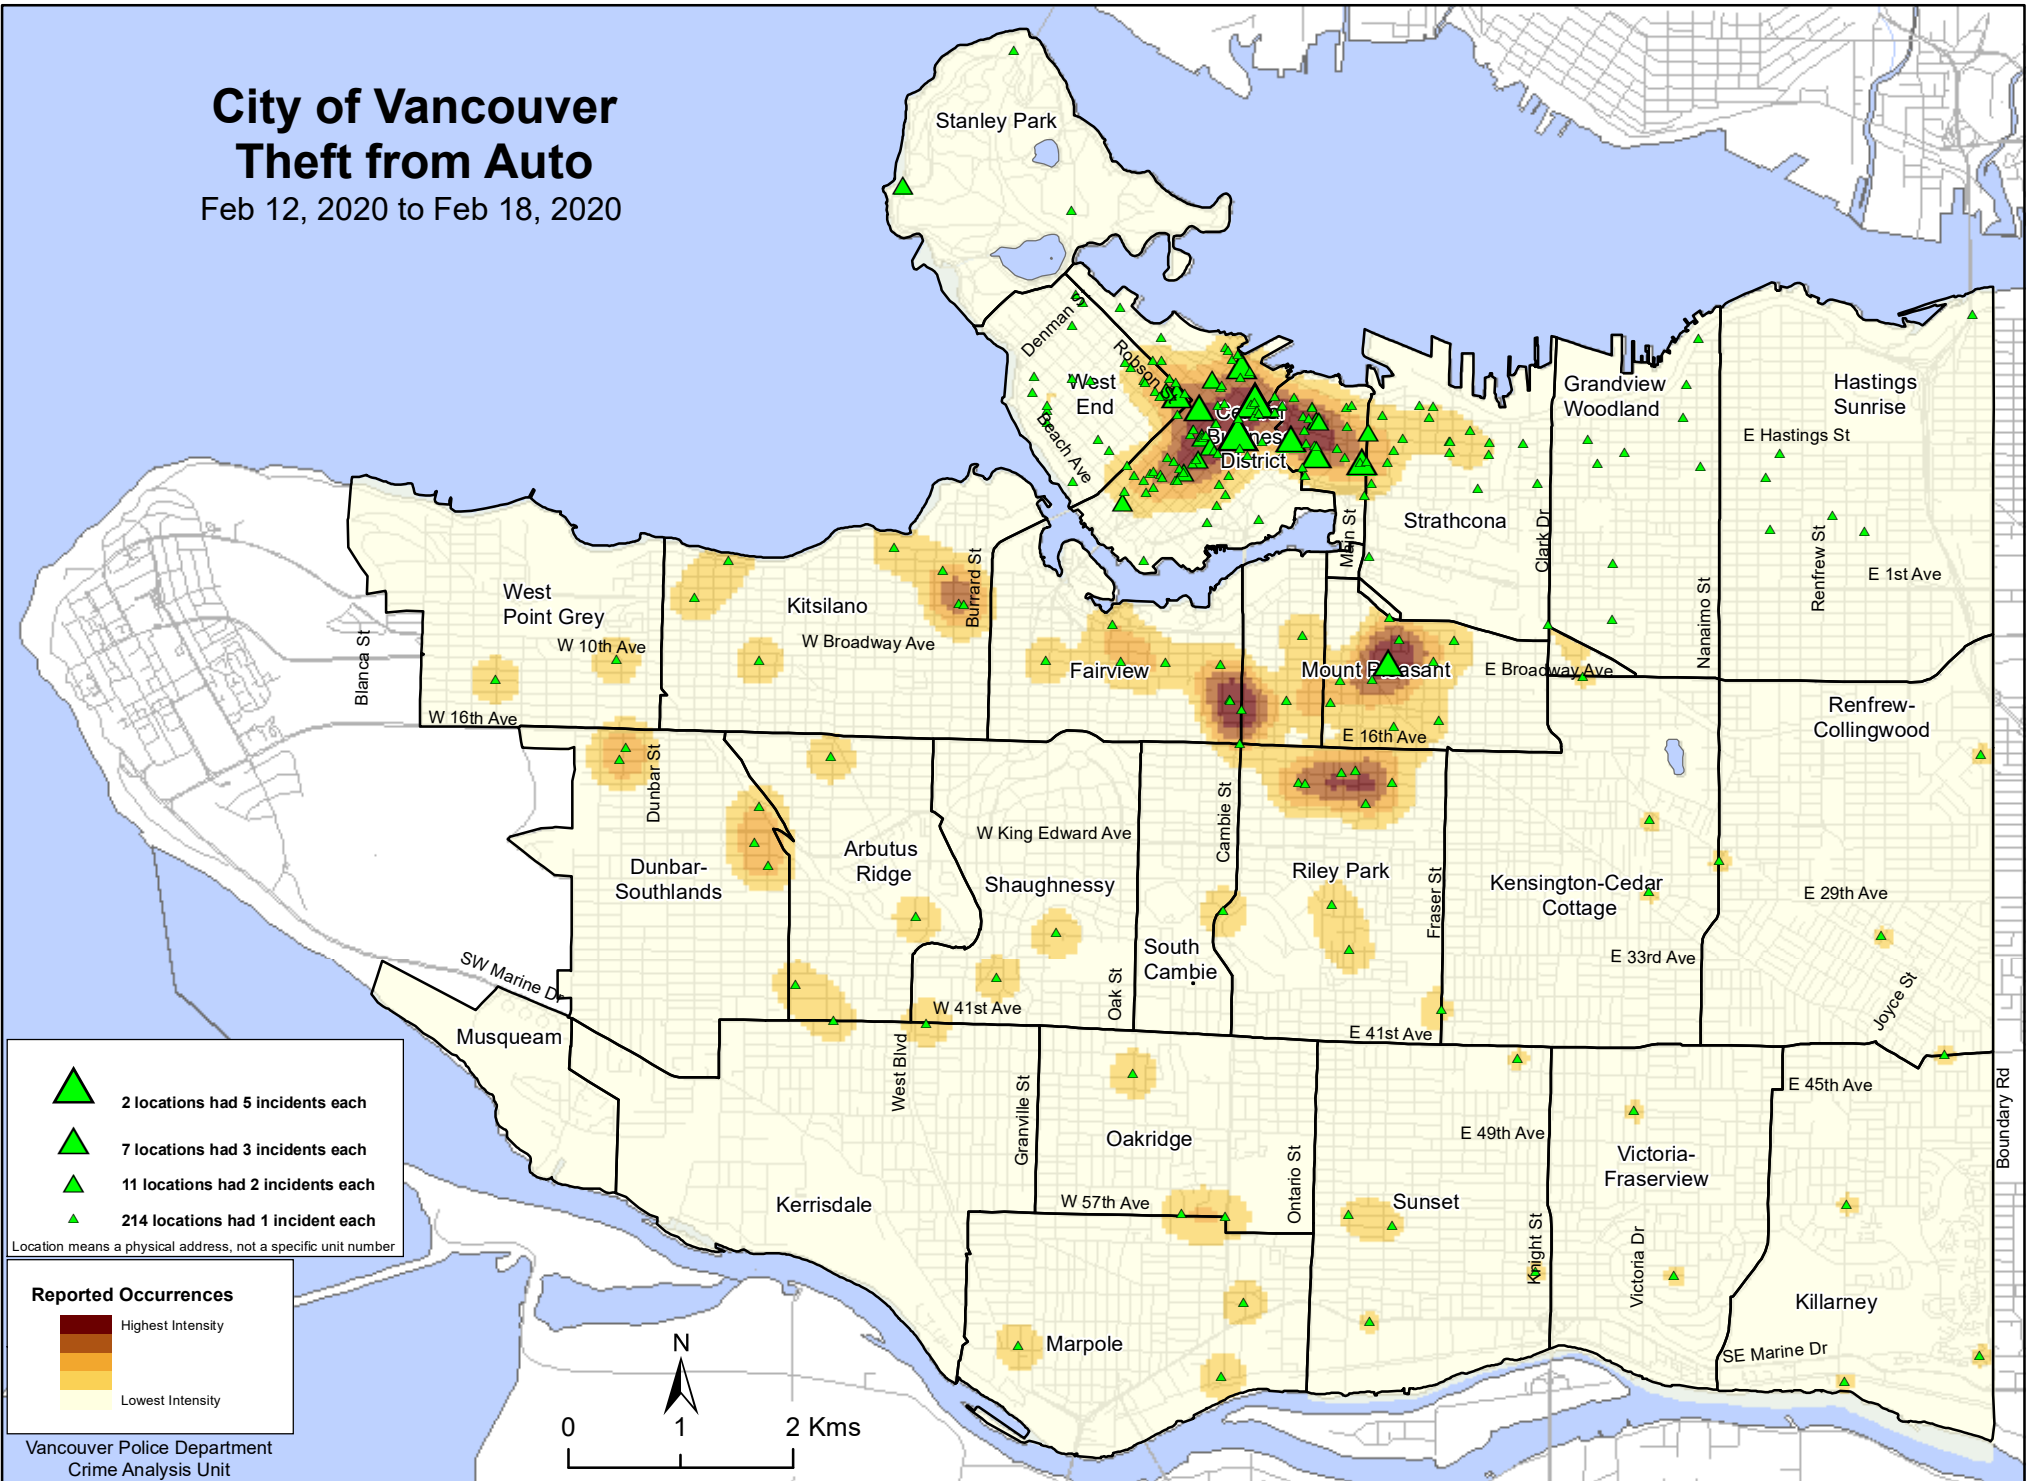

# City of Vancouver Theft from Auto

Feb 12, 2020 to Feb 18, 2020

- ▲ 2 locations had 5 incidents each
  - ▲ 7 locations had 3 incidents each
  - ▲ 11 locations had 2 incidents each
  - ▲ 214 locations had 1 incident each
- Location means a physical address, not a specific unit number

Vancouver Police Department  
Crime Analysis Unit