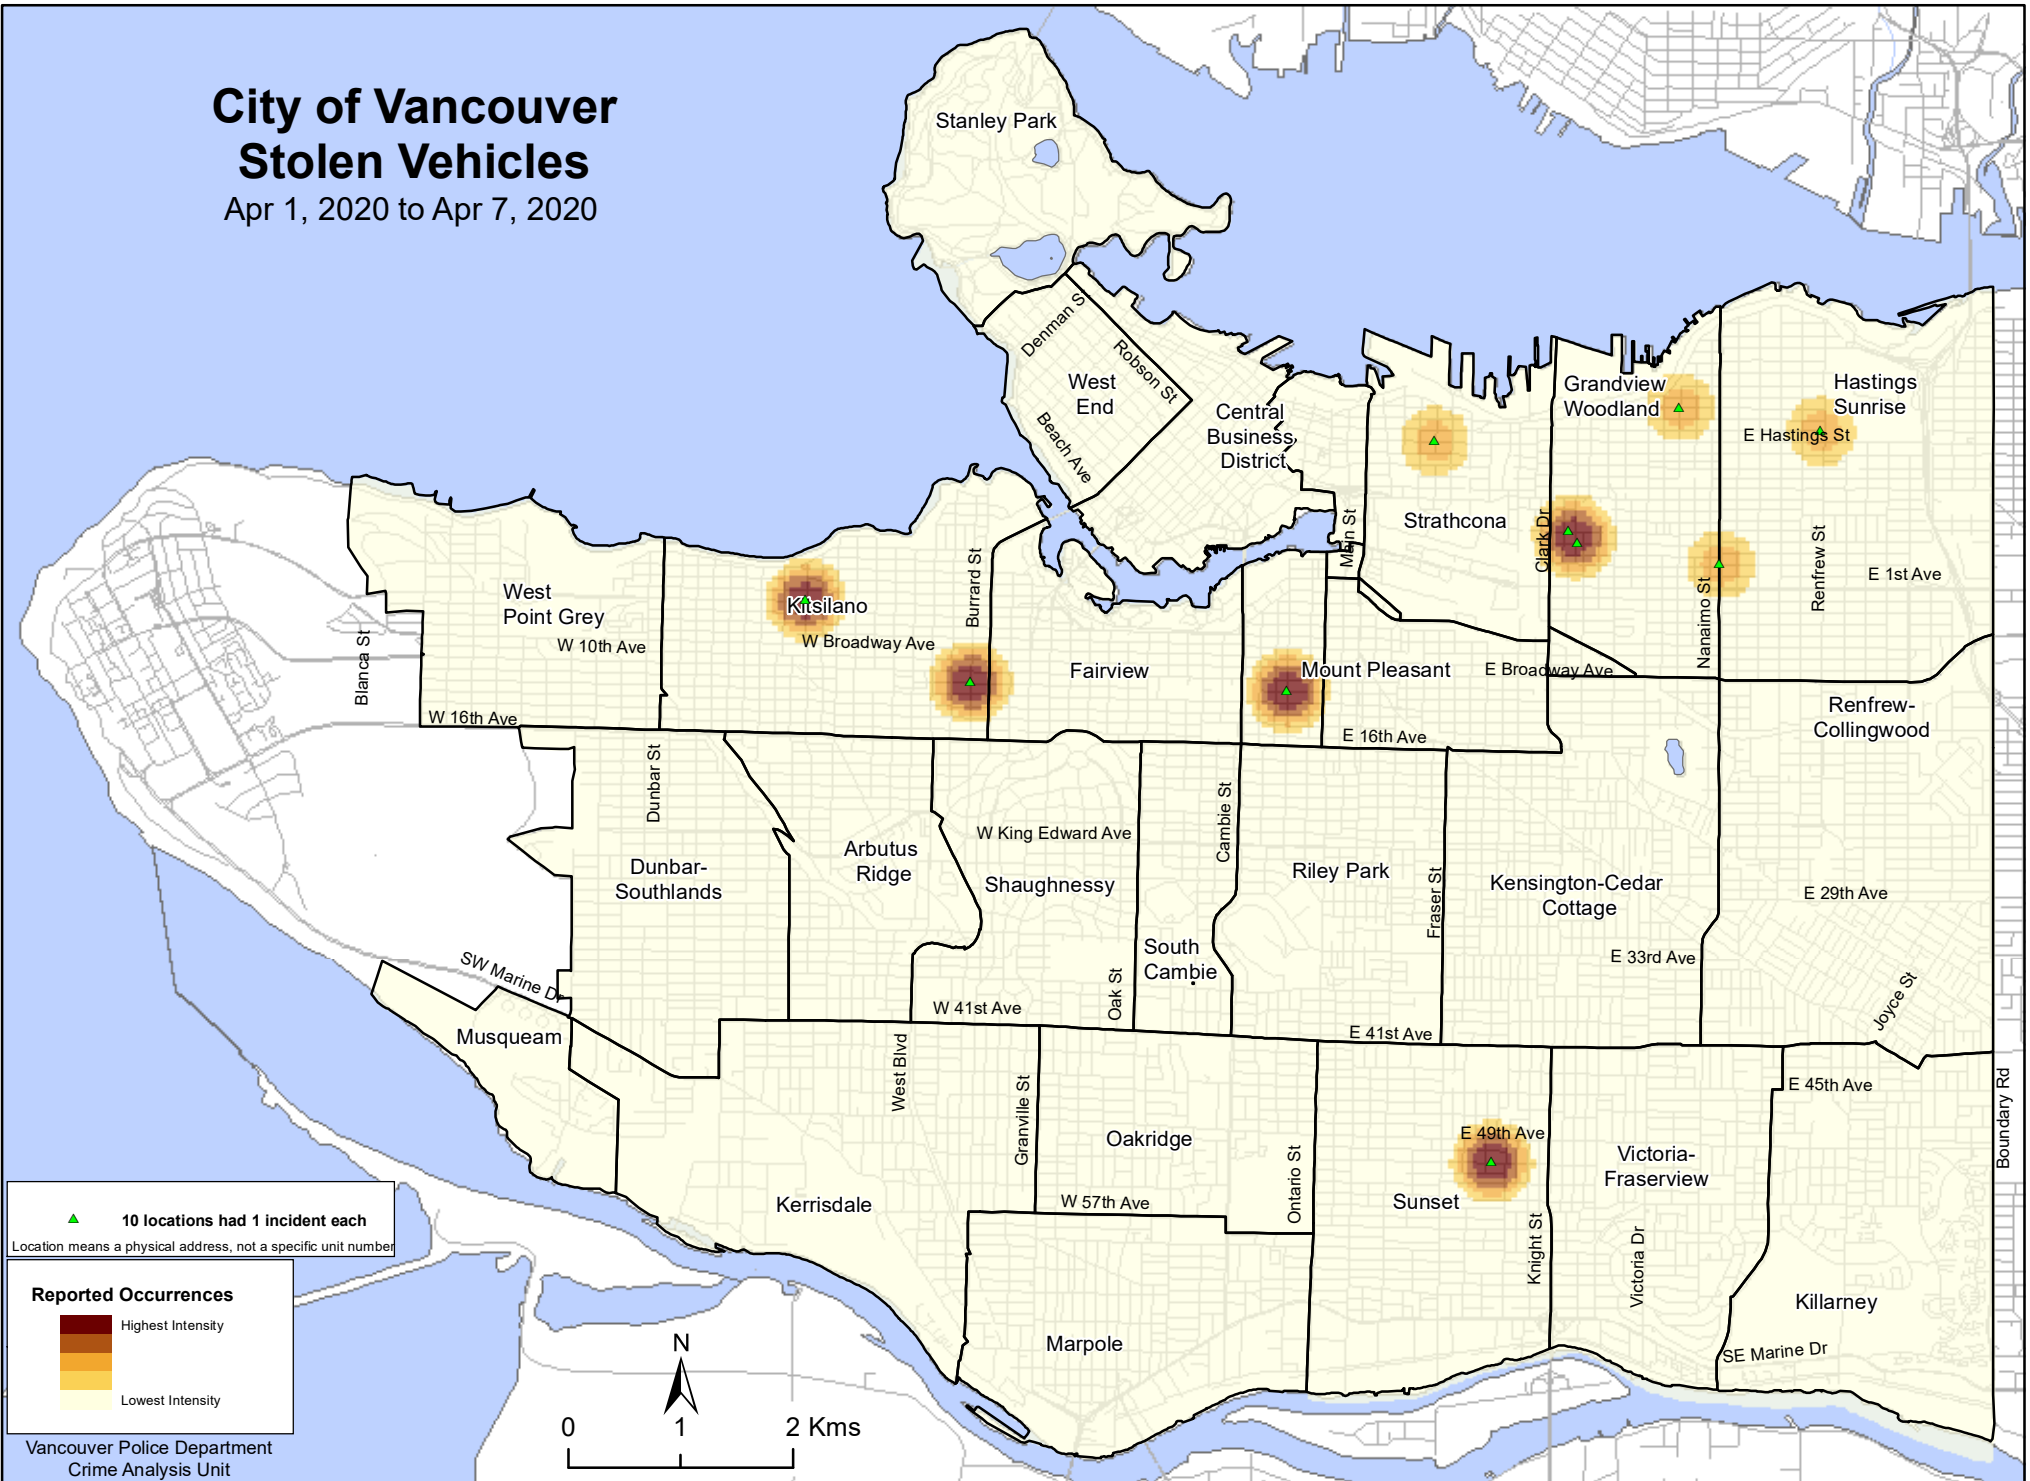

City of Vancouver Stolen Vehicles

Apr 1, 2020 to Apr 7, 2020

▲ 10 locations had 1 incident each
Location means a physical address, not a specific unit number

Reported Occurrences

Highest Intensity

Lowest Intensity

Vancouver Police Department
Crime Analysis Unit