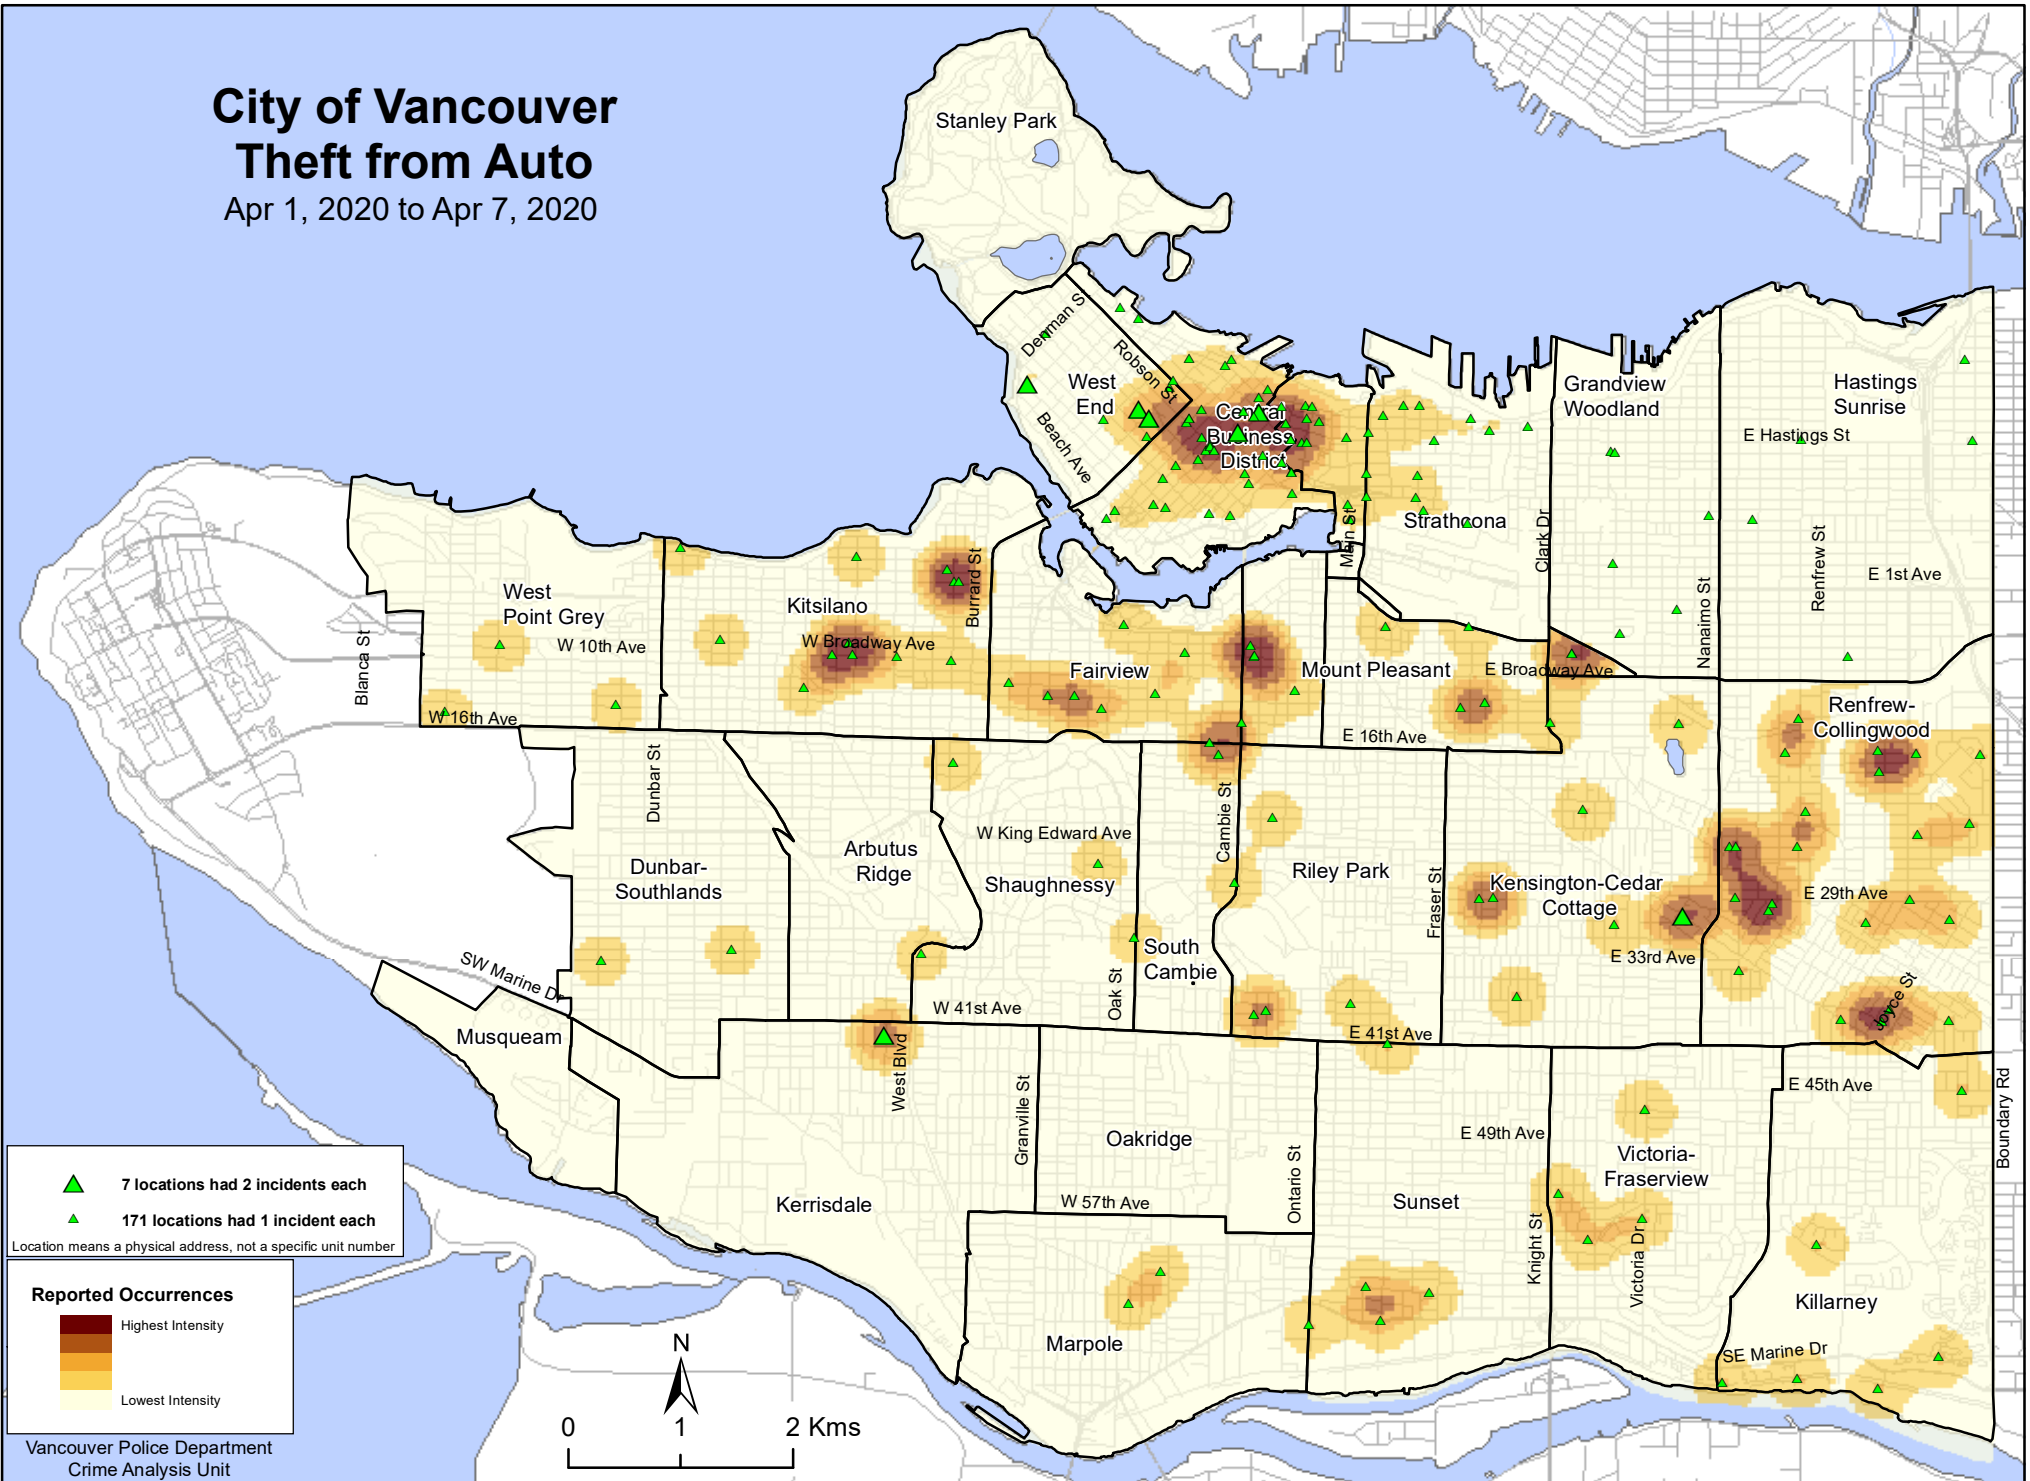

City of Vancouver Theft from Auto

Apr 1, 2020 to Apr 7, 2020

▲ 7 locations had 2 incidents each
▲ 171 locations had 1 incident each
Location means a physical address, not a specific unit number

Vancouver Police Department
Crime Analysis Unit