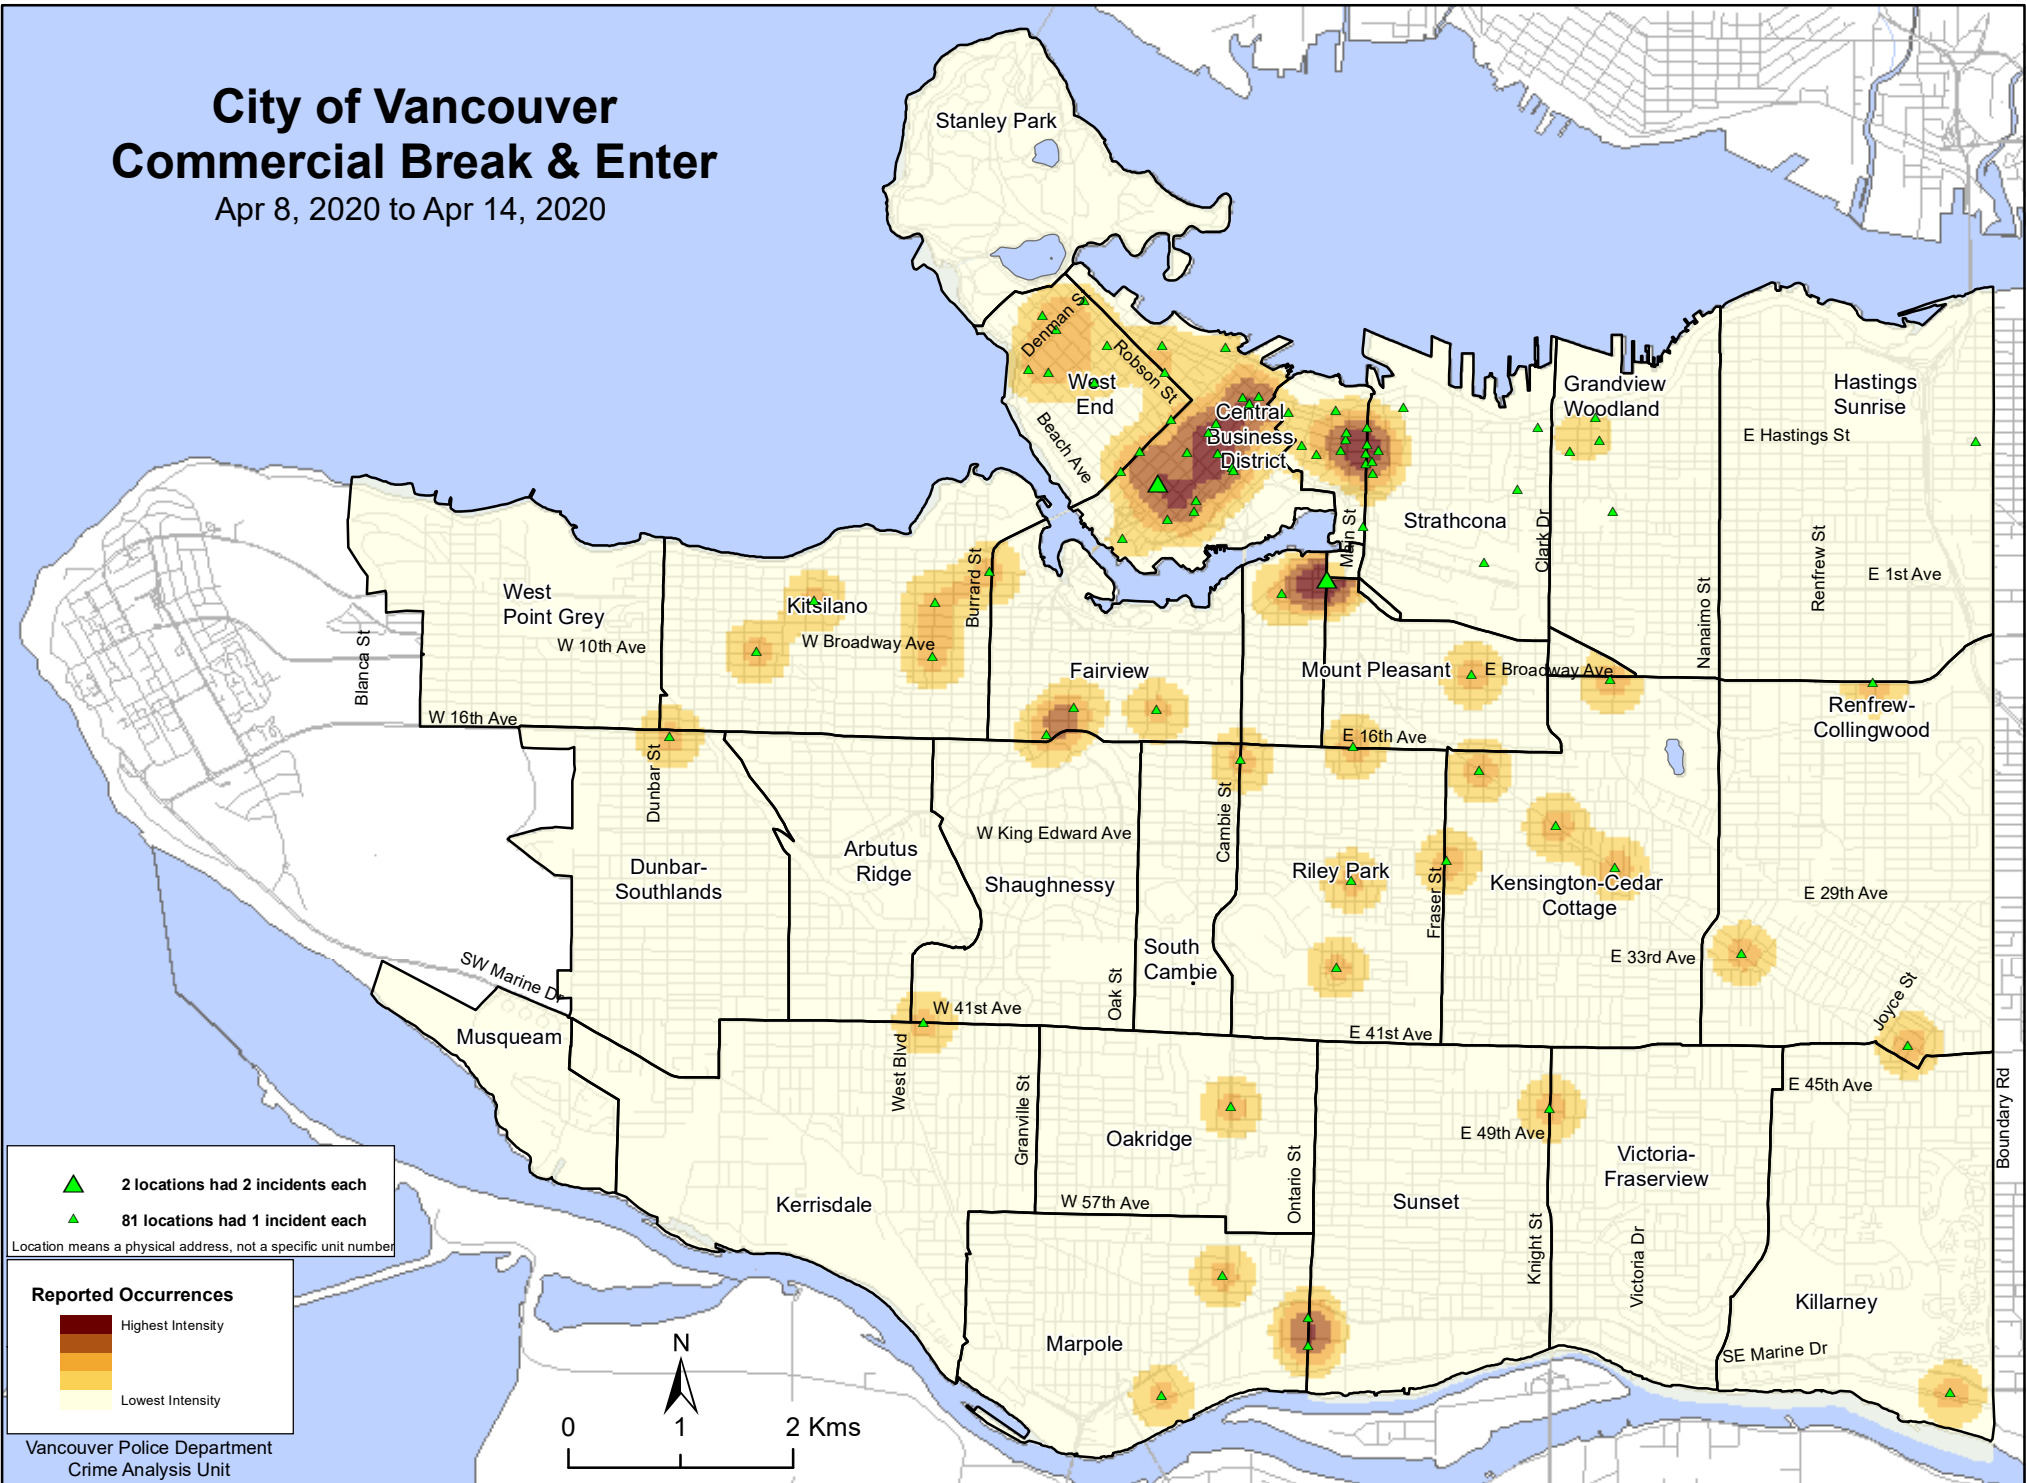

City of Vancouver Commercial Break & Enter

Apr 8, 2020 to Apr 14, 2020

▲ 2 locations had 2 incidents each
 ▲ 81 locations had 1 incident each
 Location means a physical address, not a specific unit number

Reported Occurrences

Highest Intensity

Lowest Intensity

Vancouver Police Department
 Crime Analysis Unit