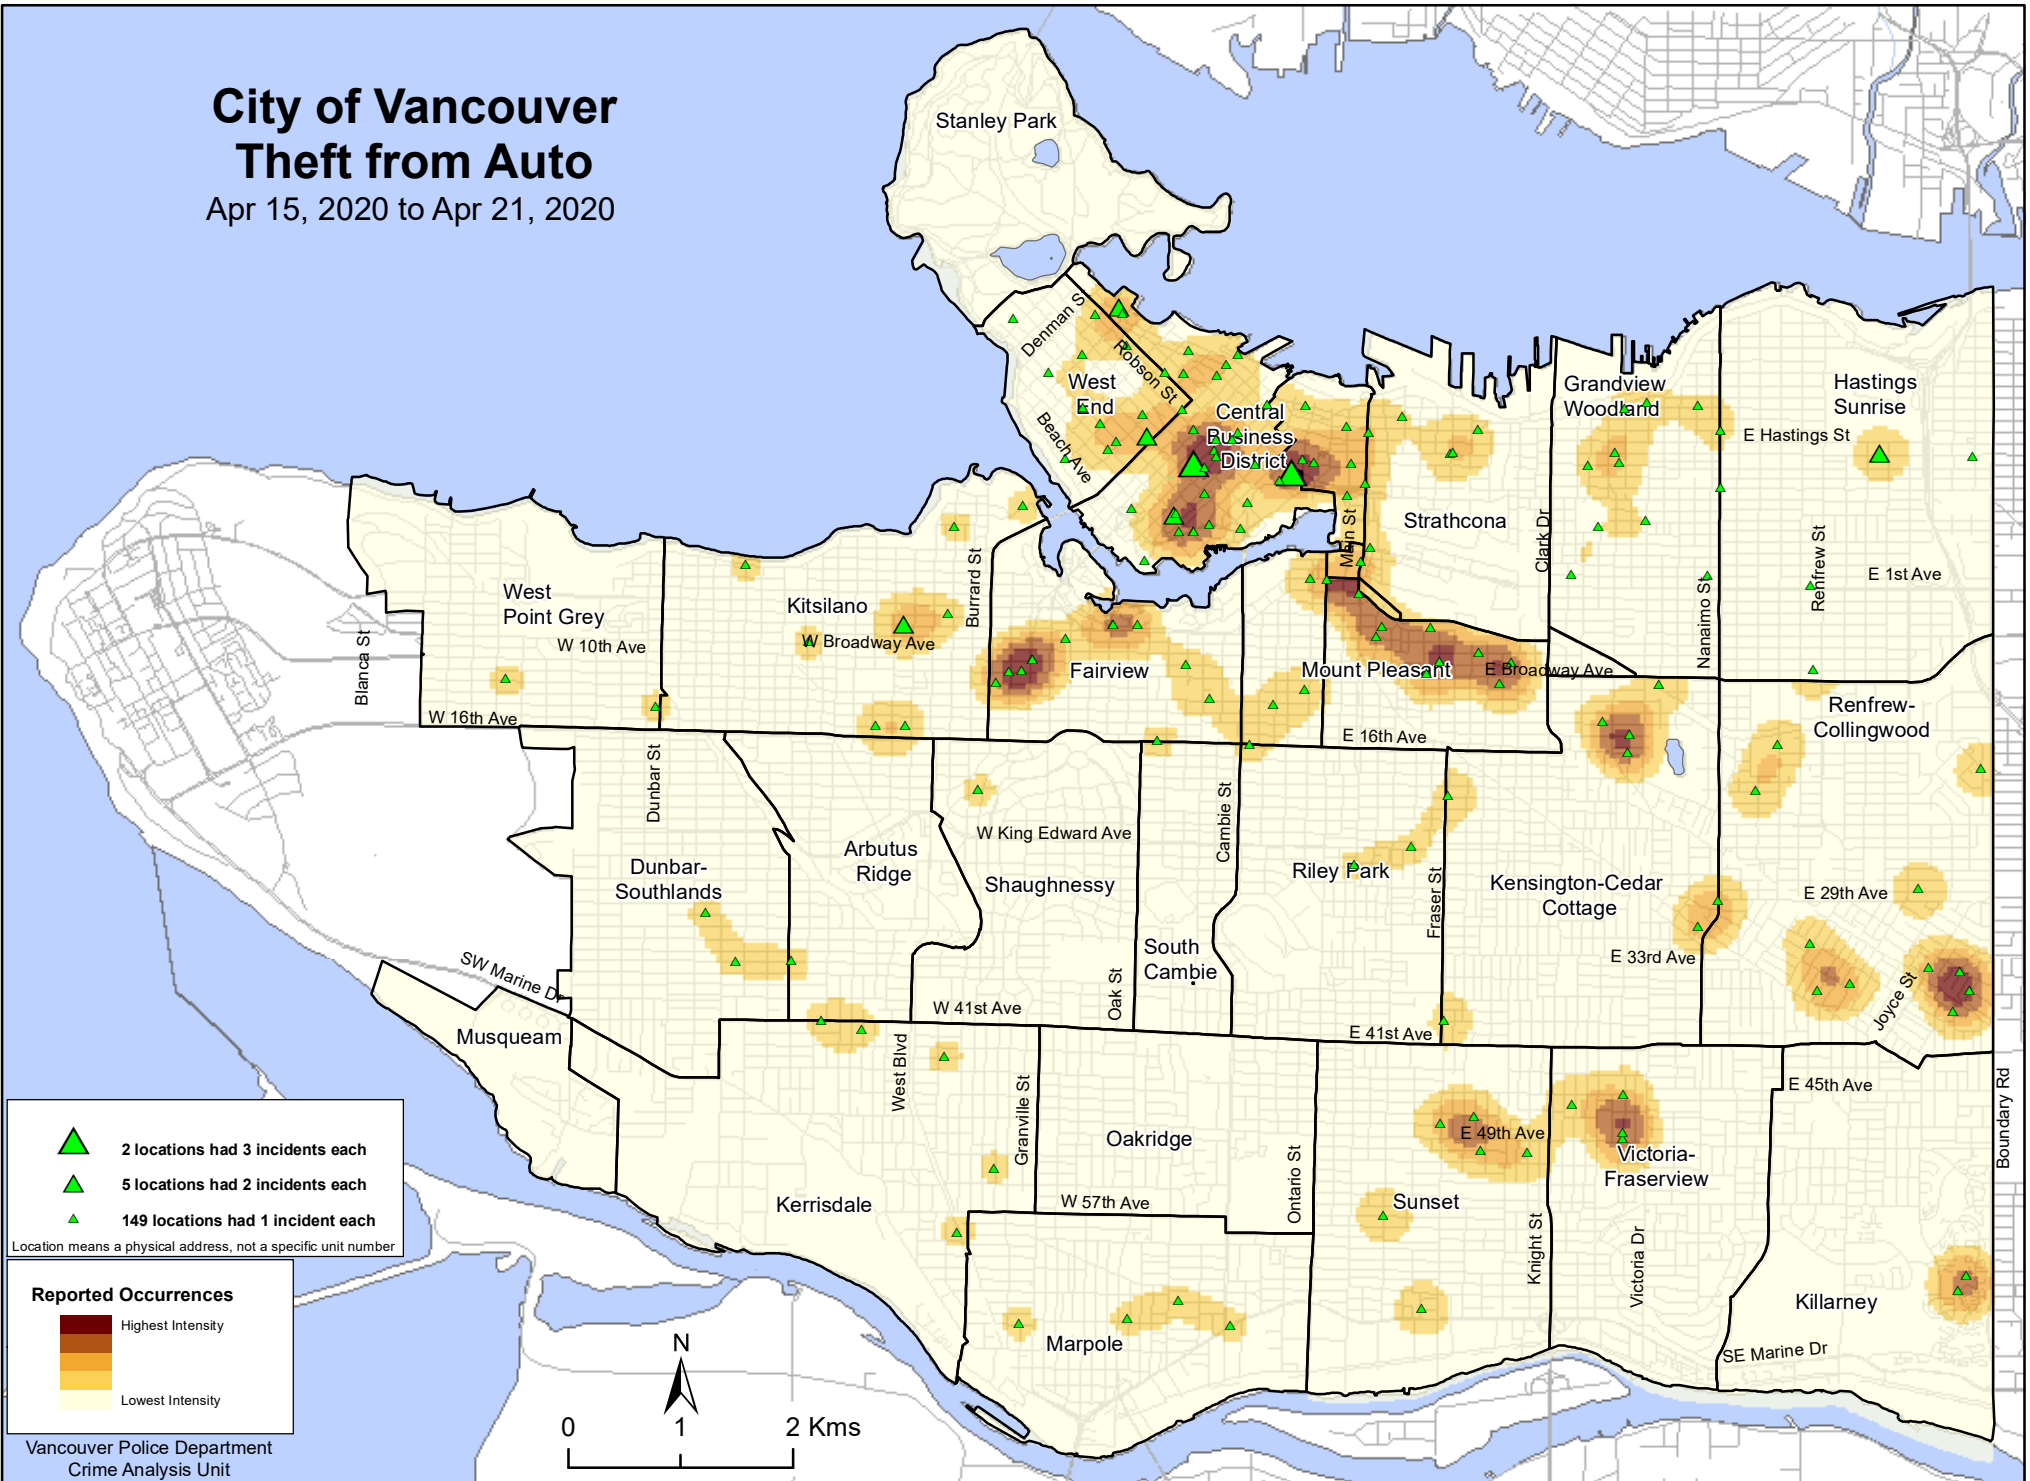

# City of Vancouver Theft from Auto

Apr 15, 2020 to Apr 21, 2020

▲ 2 locations had 3 incidents each  
▲ 5 locations had 2 incidents each  
▲ 149 locations had 1 incident each  
 Location means a physical address, not a specific unit number

**Reported Occurrences**

Highest Intensity  
 Lowest Intensity

Vancouver Police Department  
Crime Analysis Unit