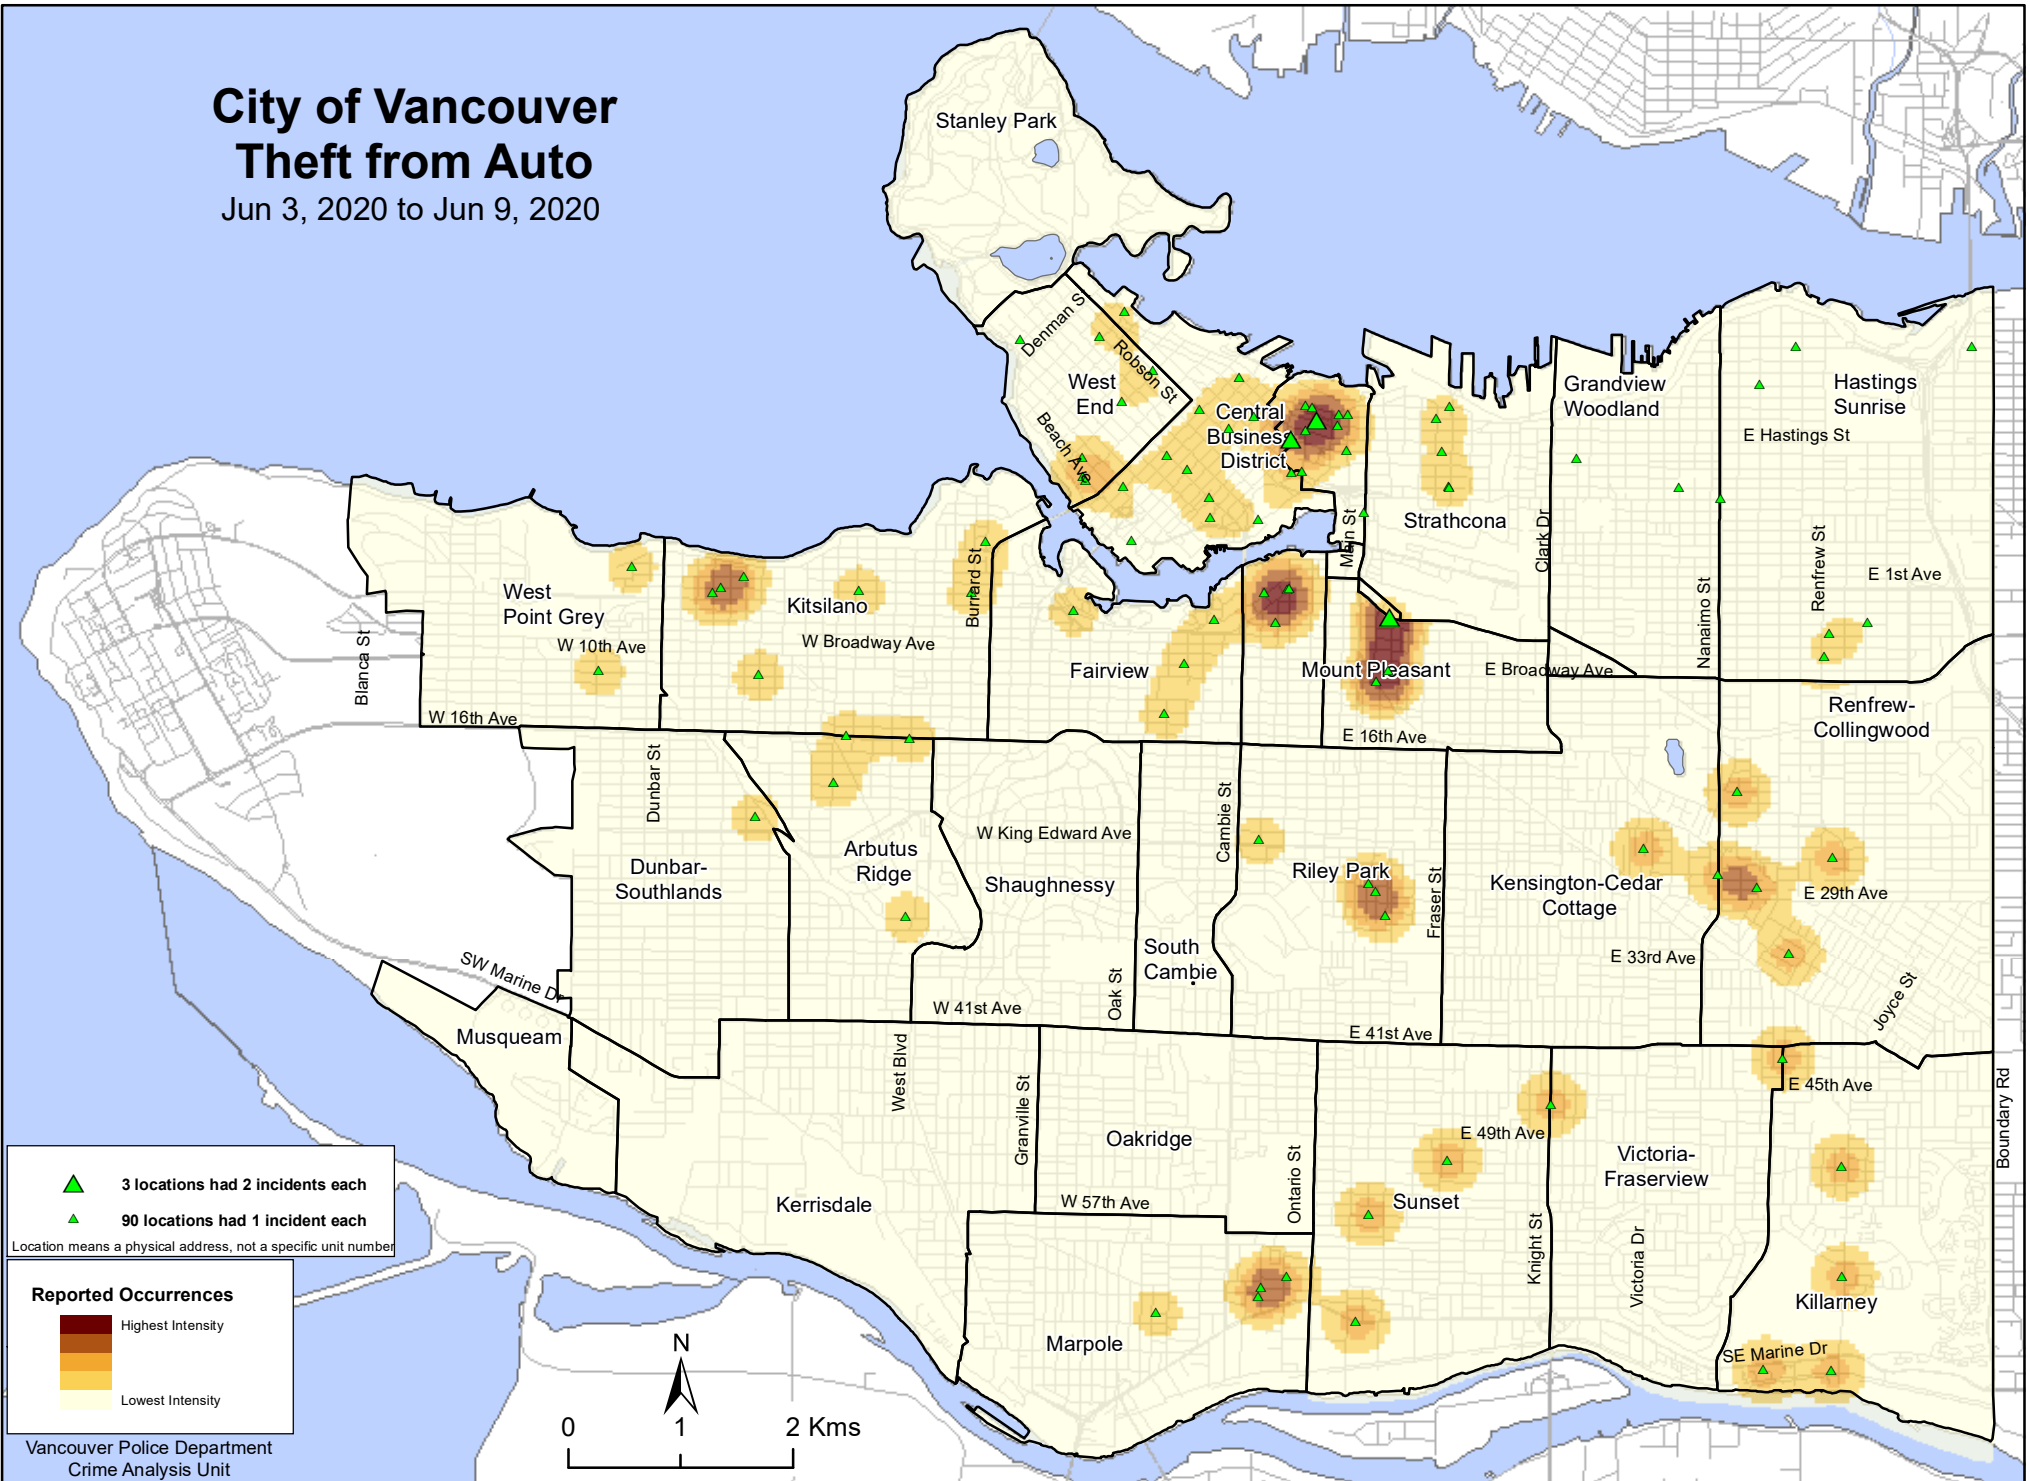

City of Vancouver Theft from Auto

Jun 3, 2020 to Jun 9, 2020

▲ 3 locations had 2 incidents each
▲ 90 locations had 1 incident each
 Location means a physical address, not a specific unit number

Reported Occurrences

Highest Intensity
 Lowest Intensity

Vancouver Police Department
Crime Analysis Unit