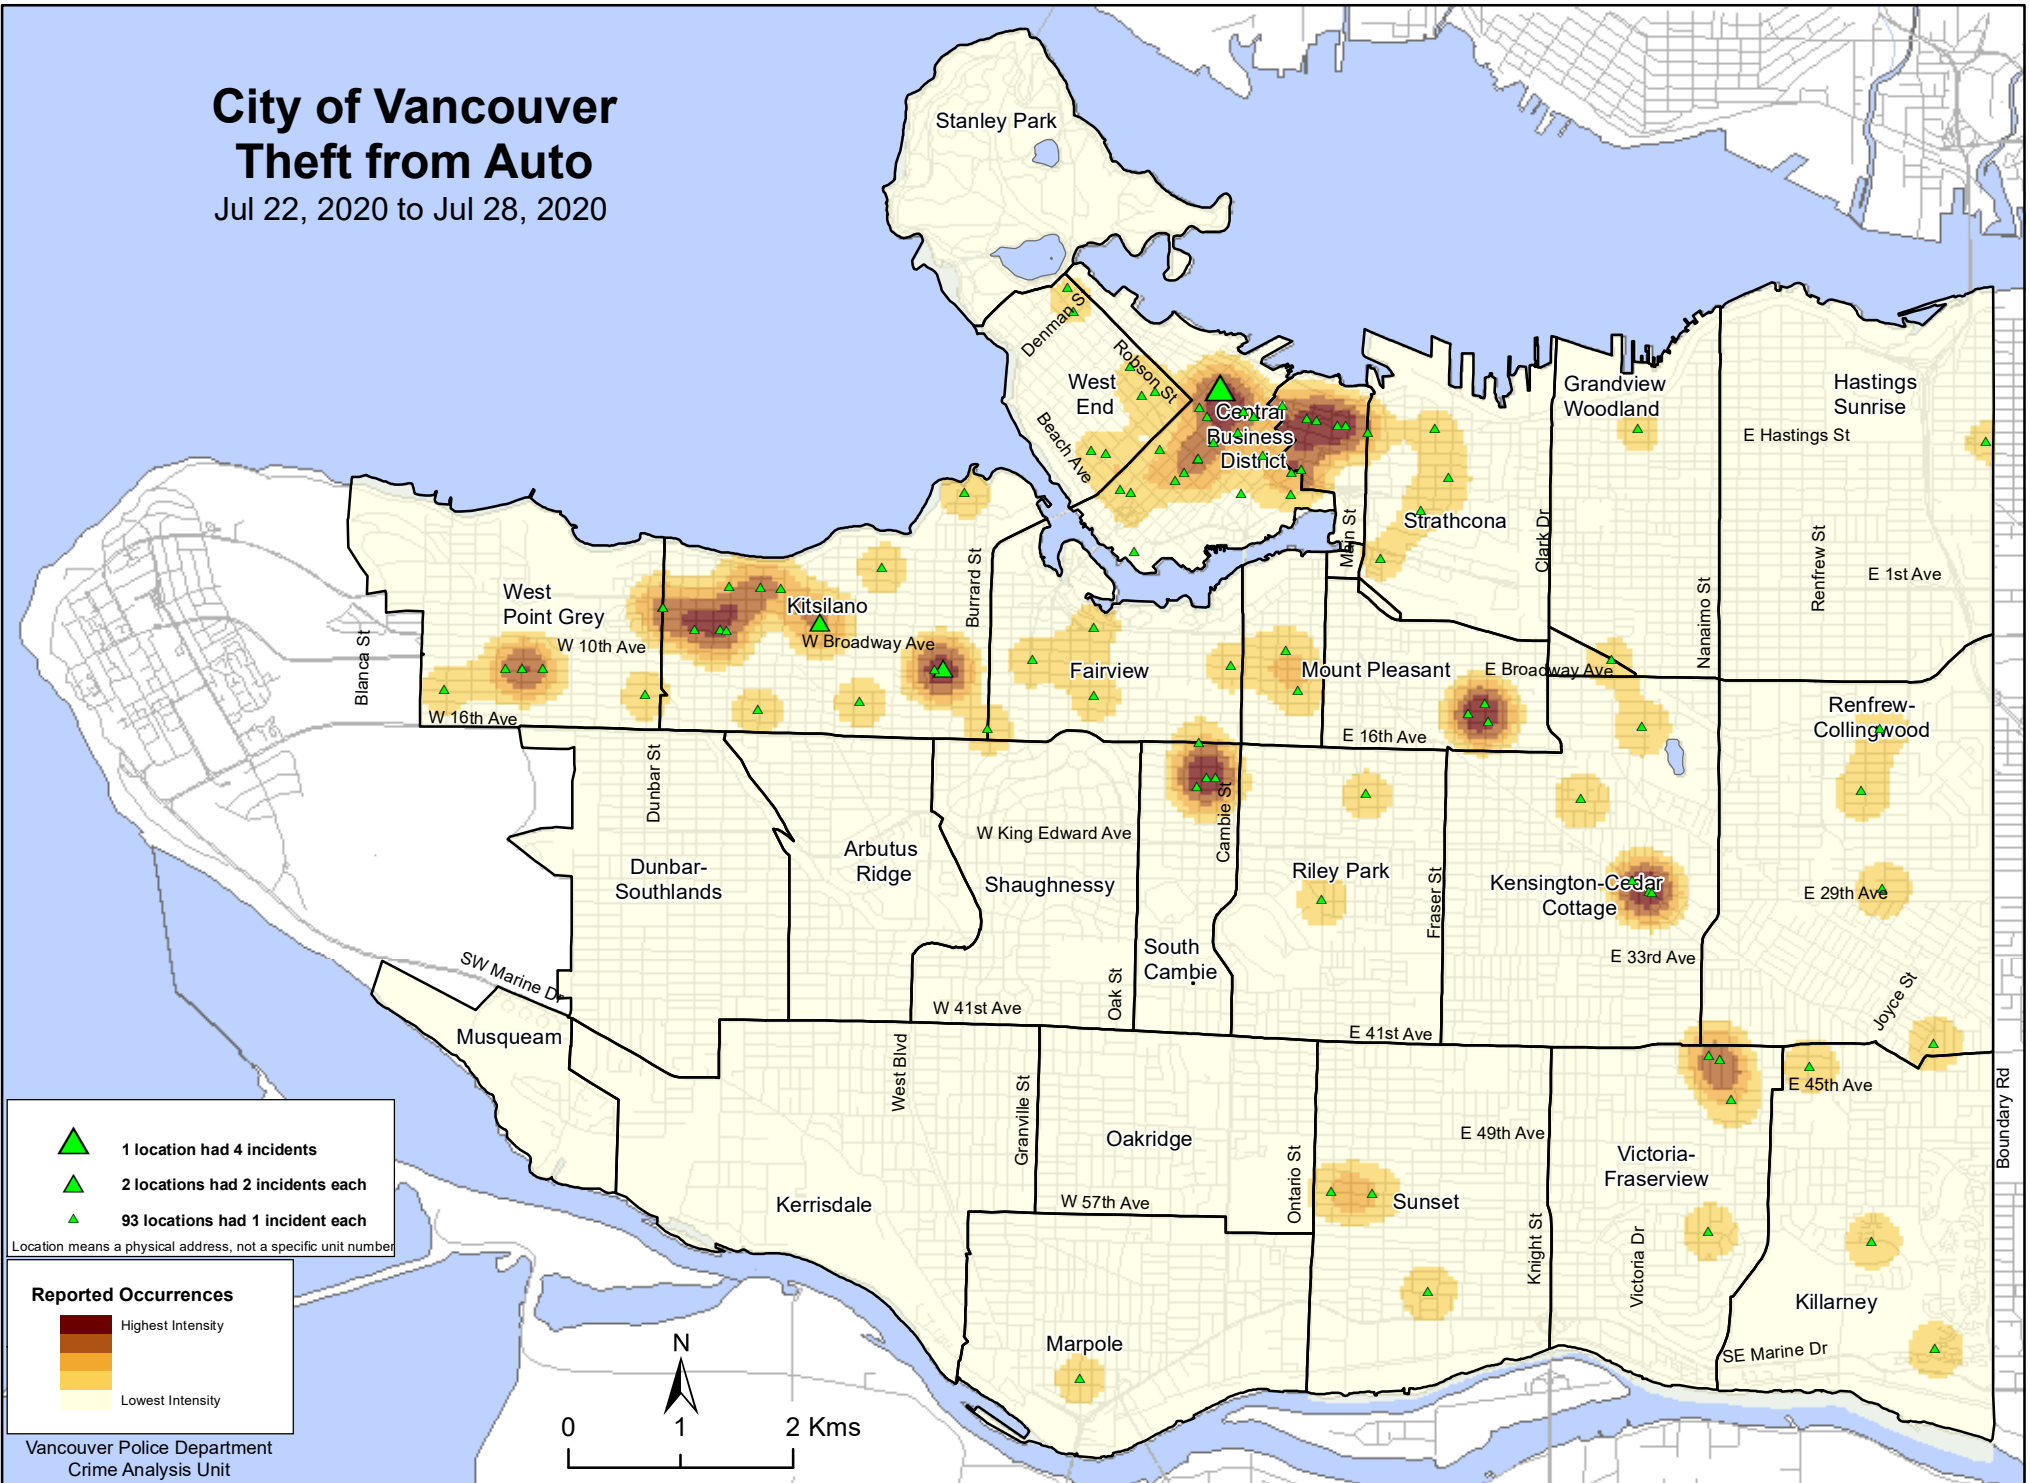

City of Vancouver Theft from Auto

Jul 22, 2020 to Jul 28, 2020

▲ 1 location had 4 incidents
▲ 2 locations had 2 incidents each
▲ 93 locations had 1 incident each
 Location means a physical address, not a specific unit number

Vancouver Police Department
Crime Analysis Unit