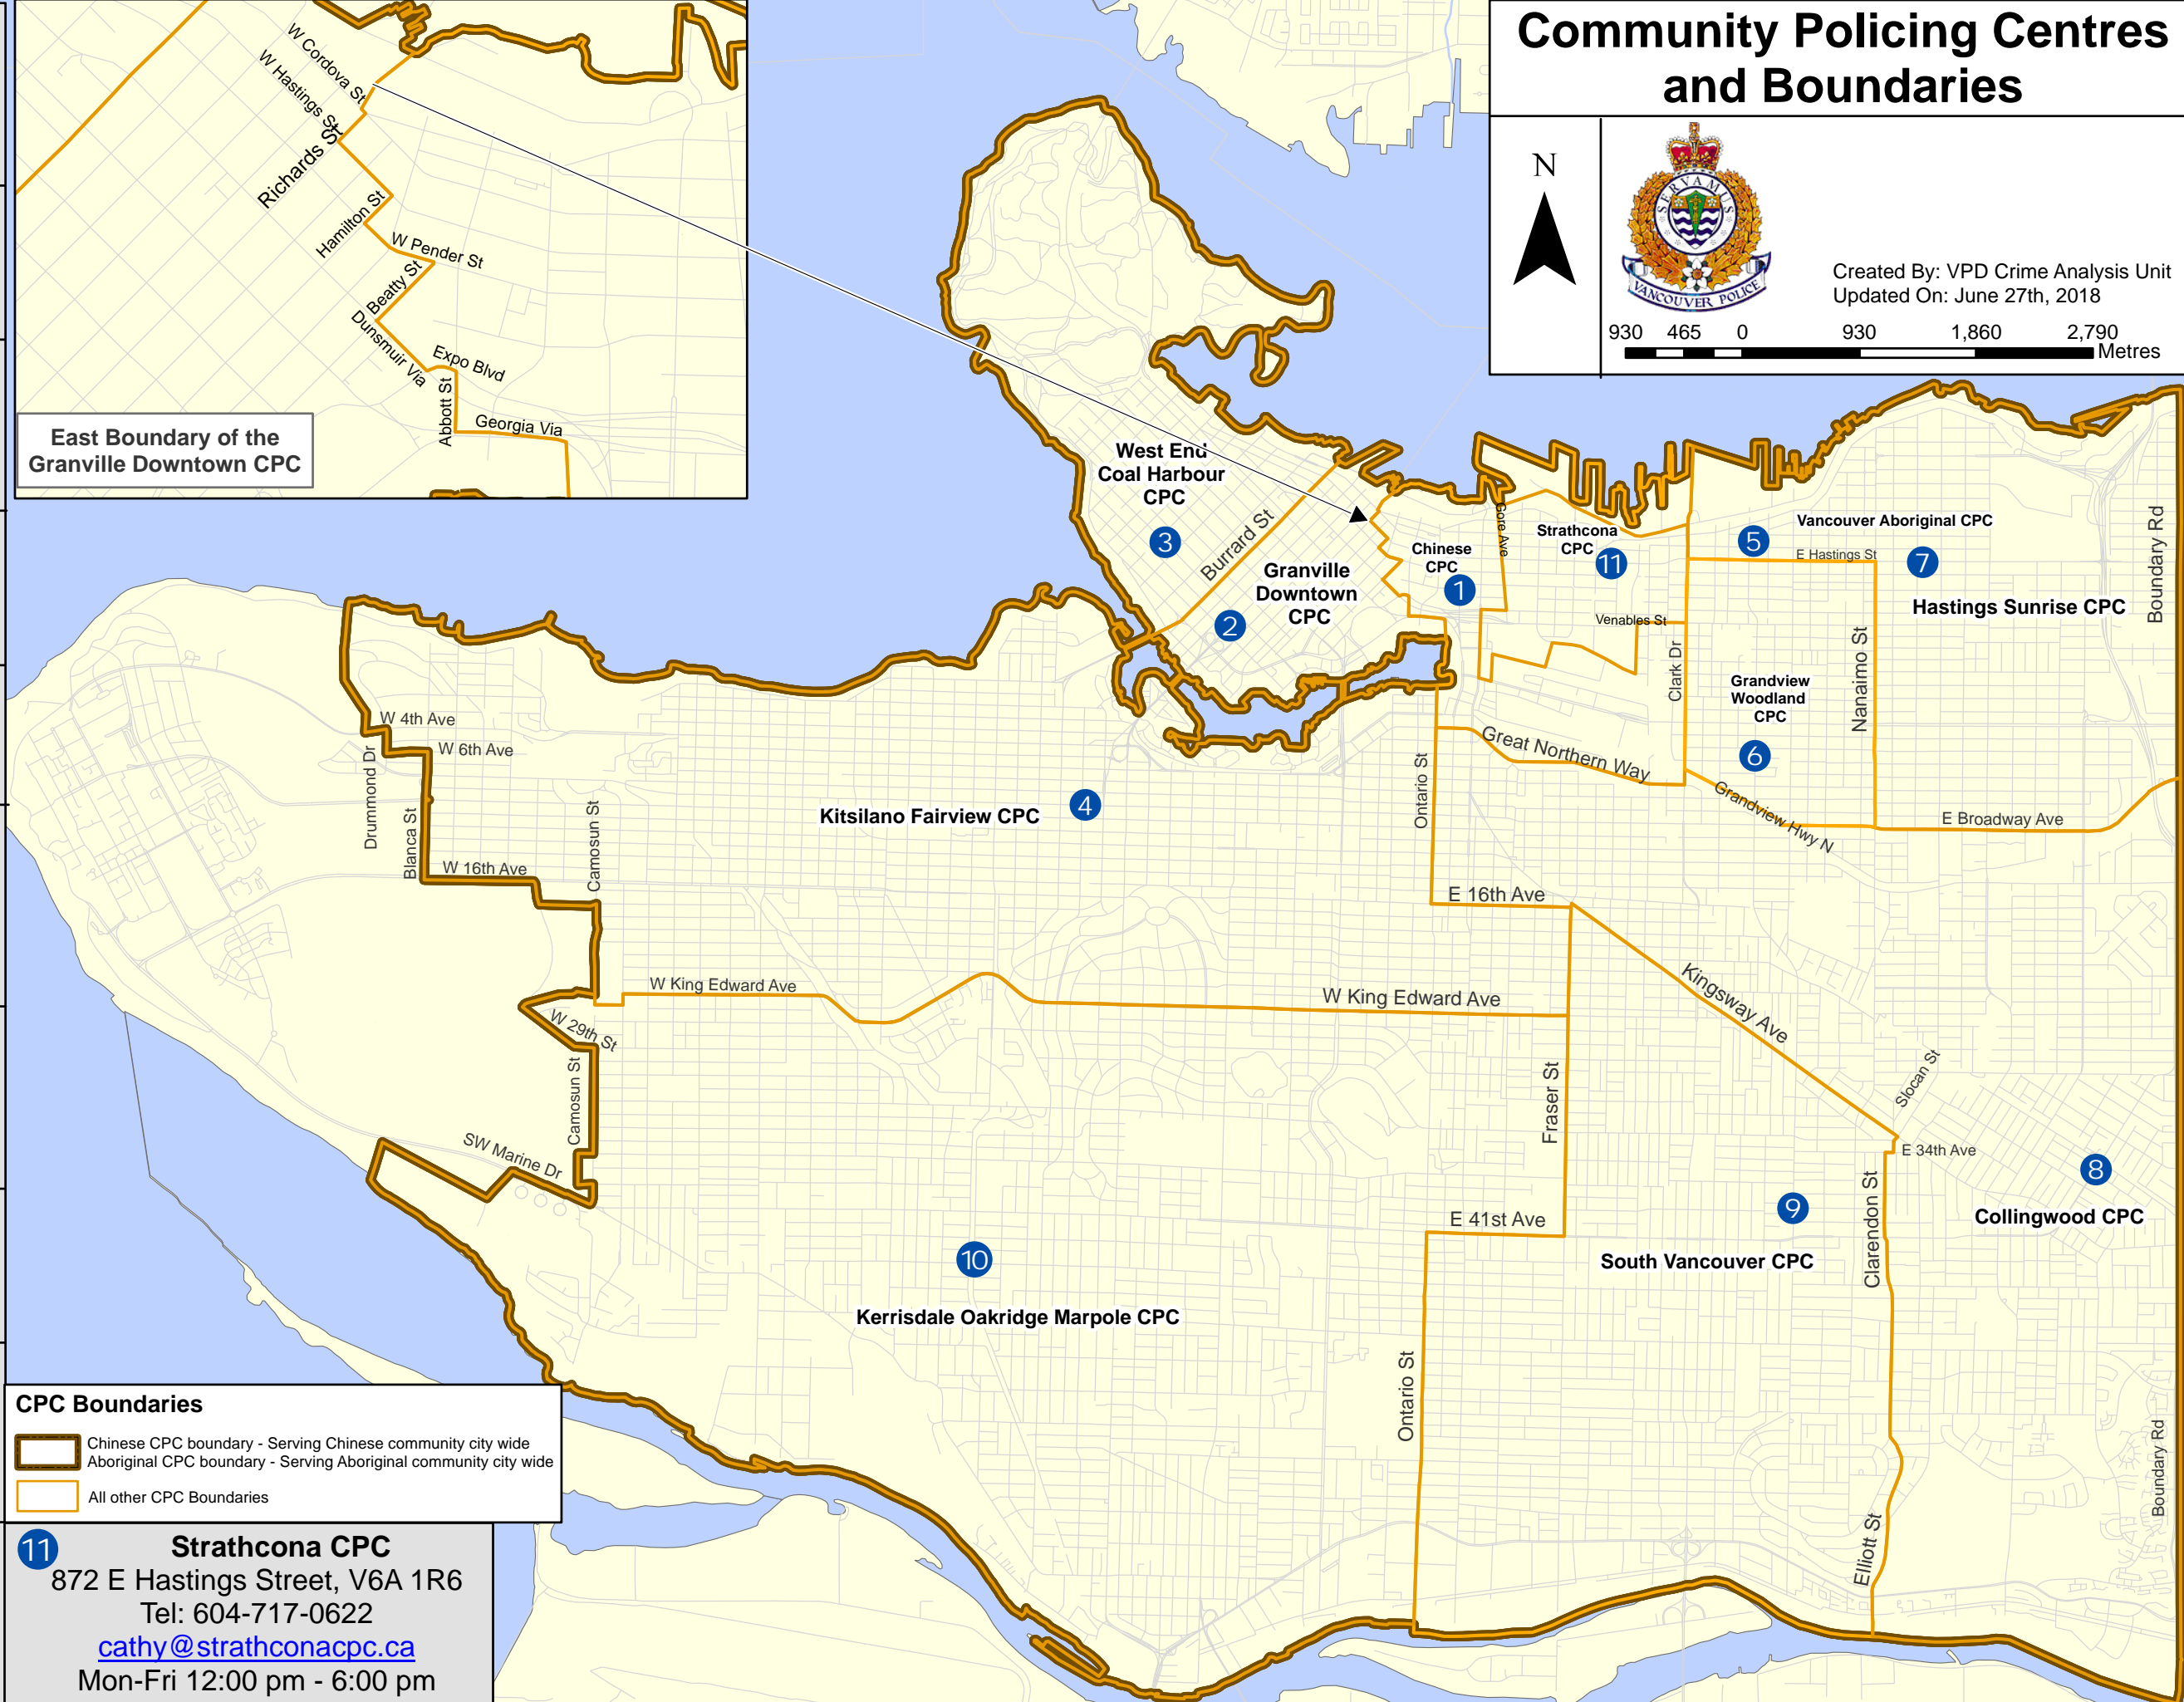

Community Policing Centres and Boundaries

N

Created By: VPD Crime Analysis Unit
 Updated On: June 27th, 2018

930 465 0 930 1,860 2,790 Metres

East Boundary of the Granville Downtown CPC

CPC Boundaries

- Chinese CPC boundary - Serving Chinese community city wide
- Aboriginal CPC boundary - Serving Aboriginal community city wide
- All other CPC Boundaries