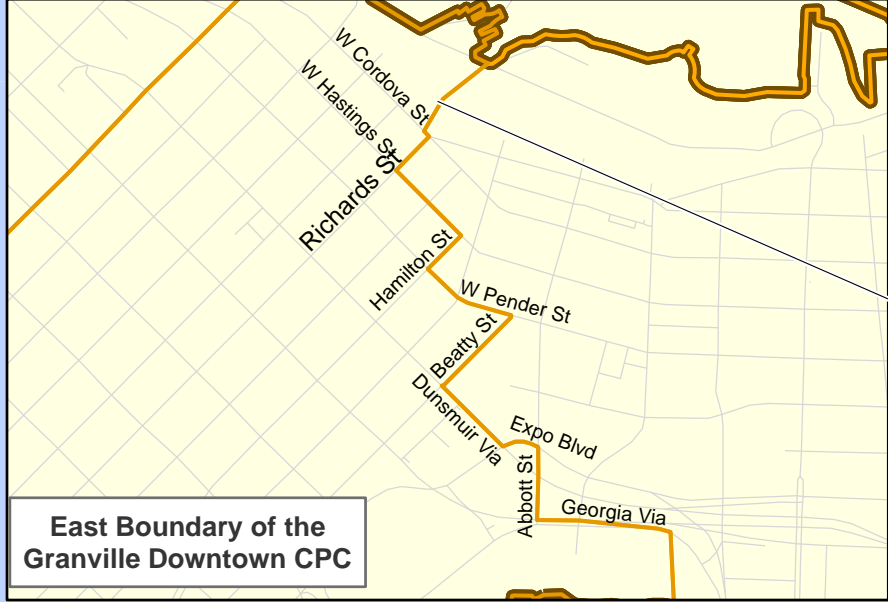

East Boundary of the Granville Downtown CPC

Community Policing Centres and Boundaries

N

Created By: VPD Crime Analysis Unit
 Updated On: June 27th, 2018

930 465 0 930 1,860 2,790 Metres